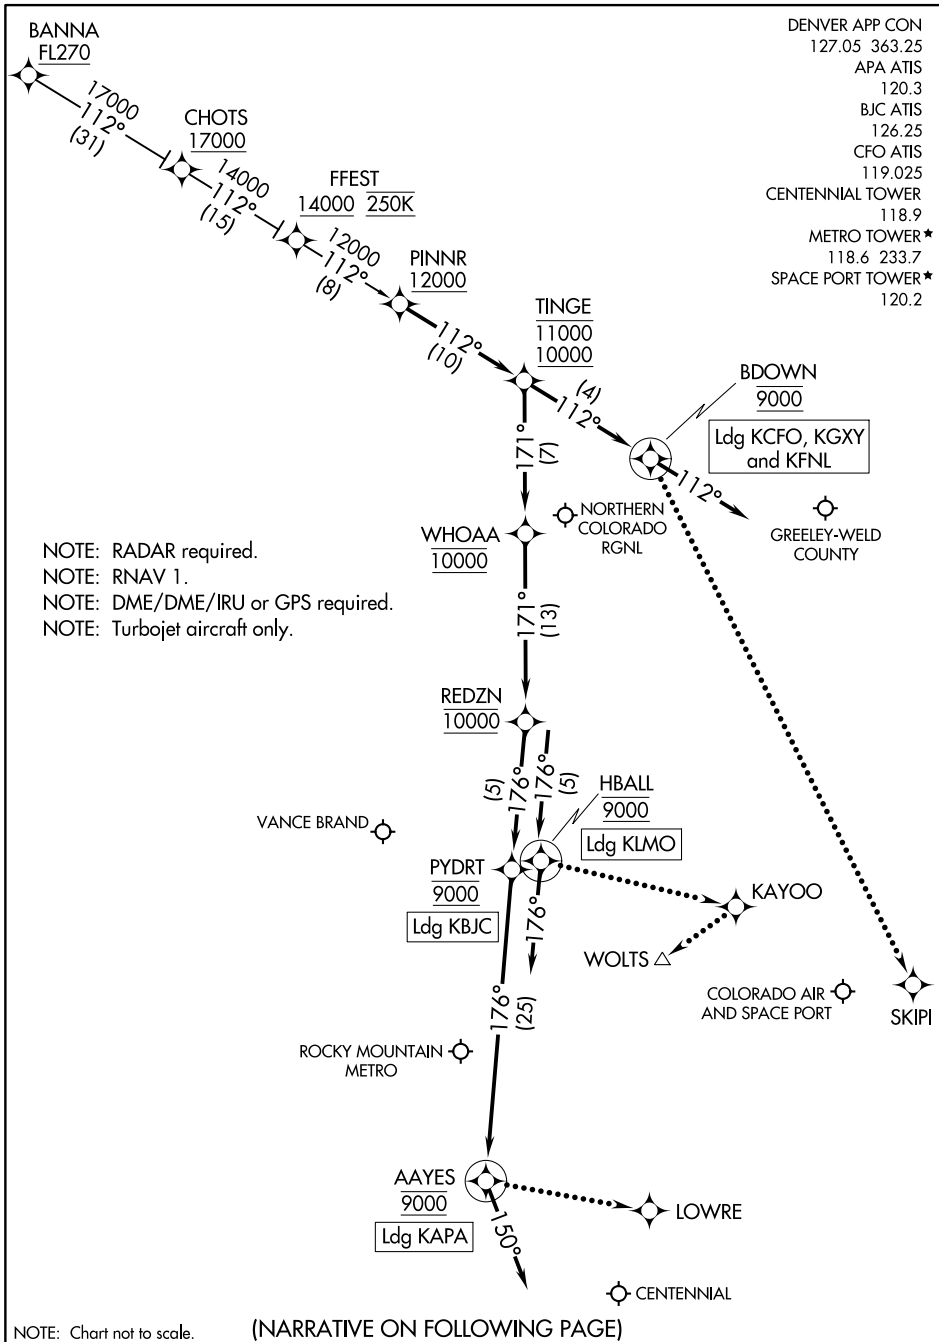

# PINNR THREE ARRIVAL(RNAV)

AL-5715 (FAA)

DENVER, COLORADO

NOTE: RADAR required.  
 NOTE: RNAV 1.  
 NOTE: DME/DME/IRU or GPS required.  
 NOTE: Turbojet aircraft only.

DENVER APP CON 127.05 363.25  
 APA ATIS 120.3  
 BJC ATIS 126.25  
 CFO ATIS 119.025  
 CENTENNIAL TOWER 118.9  
 METRO TOWER\* 118.6 233.7  
 SPACE PORT TOWER\* 120.2

SW-1, 16 MAY 2024 to 13 JUN 2024

SW-1, 16 MAY 2024 to 13 JUN 2024

NOTE: Chart not to scale.

(NARRATIVE ON FOLLOWING PAGE)

# PINNR THREE ARRIVAL(RNAV)

DENVER, COLORADO