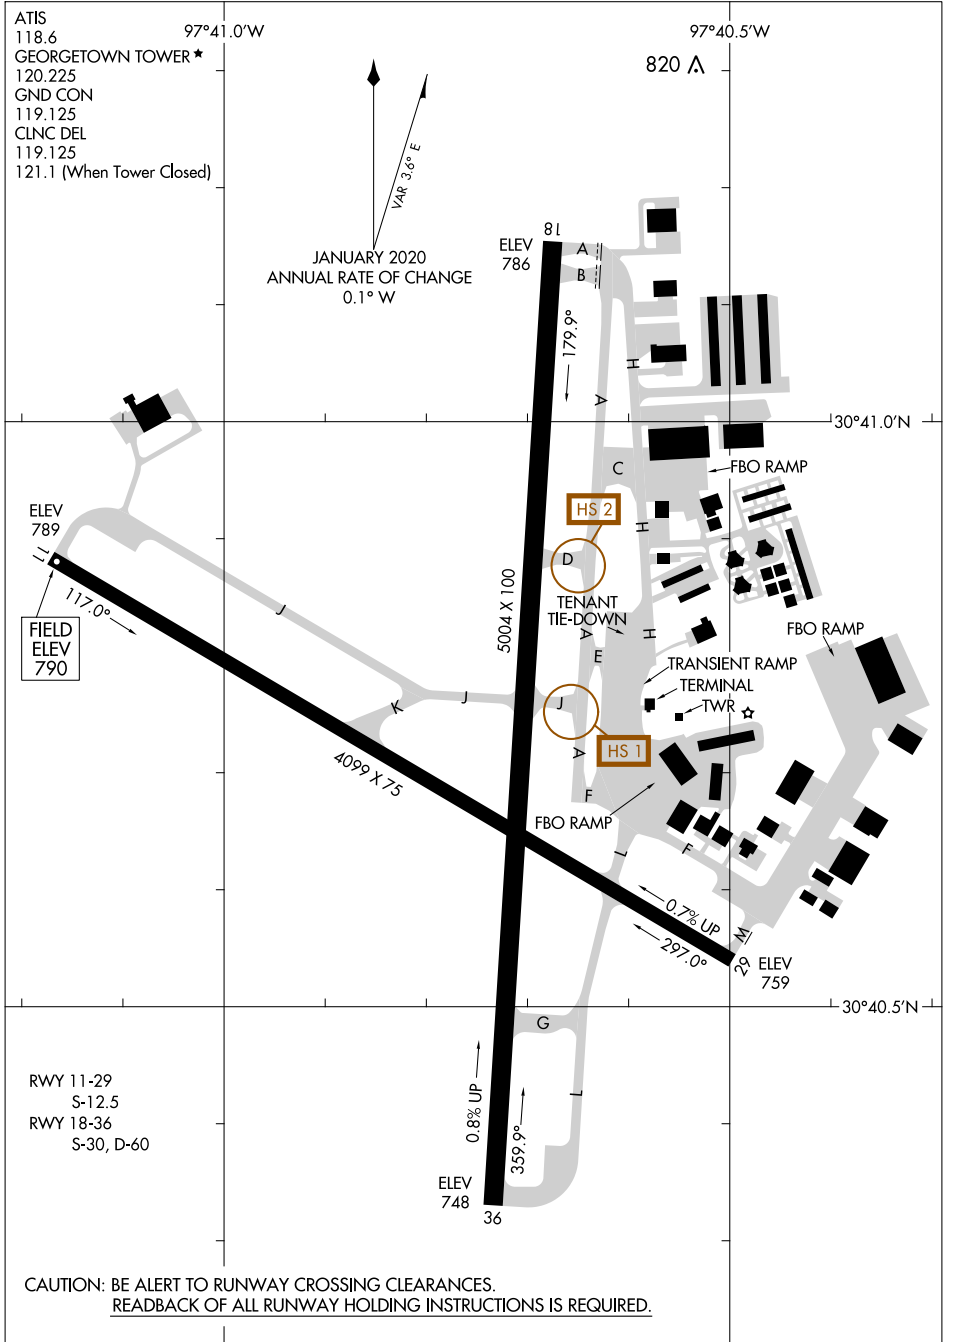

22363

AIRPORT DIAGRAM

AL-5724 (FAA)

GEORGETOWN EXEC (GTU)
GEORGETOWN, TEXAS

SC-3, 16 MAY 2024 to 13 JUN 2024

SC-3, 16 MAY 2024 to 13 JUN 2024

AIRPORT DIAGRAM

22363

GEORGETOWN, TEXAS
GEORGETOWN EXEC (GTU)