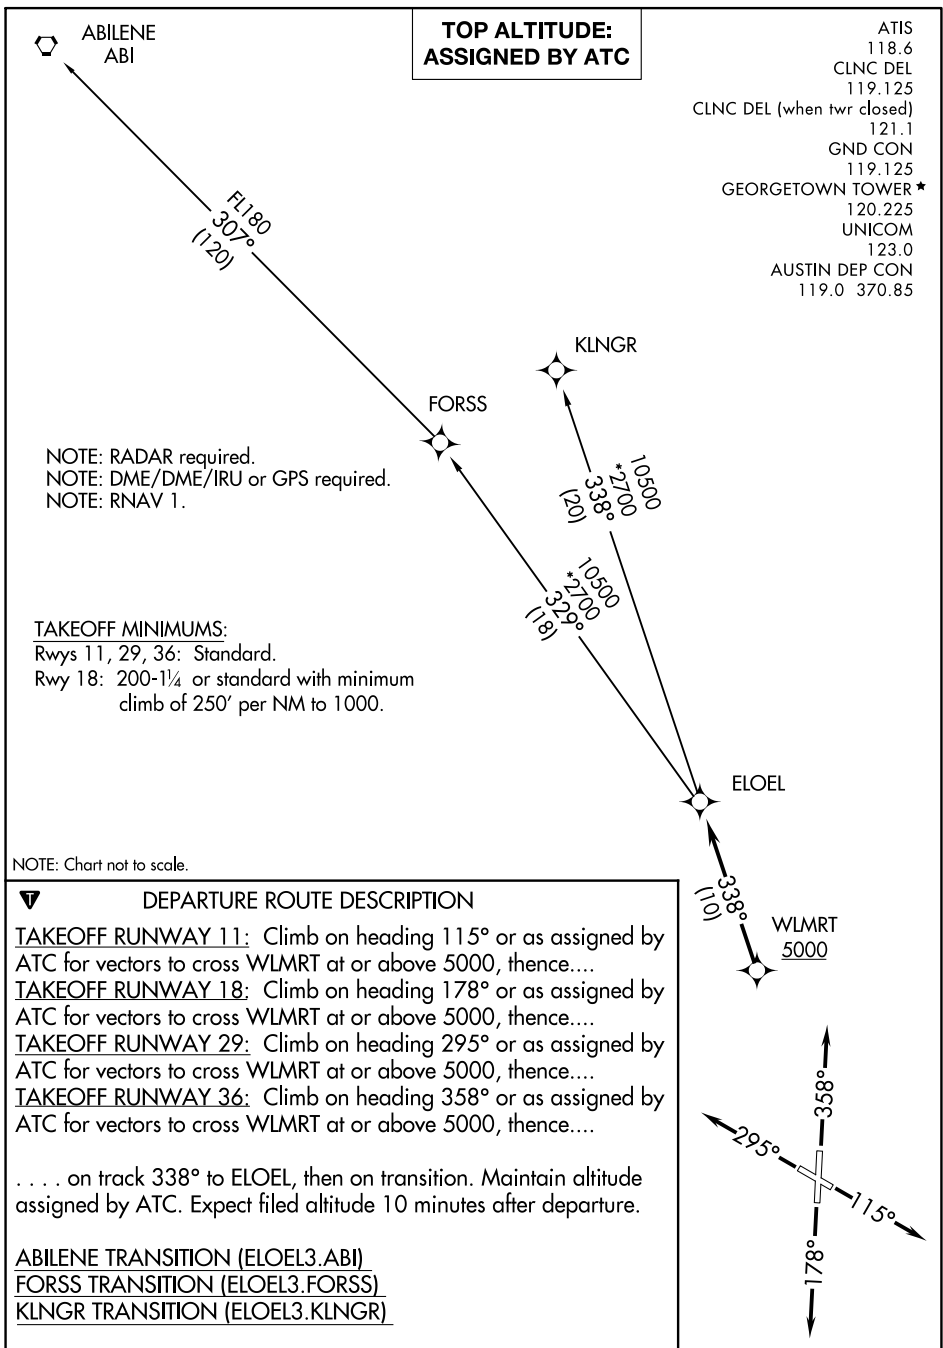

(ELOEL3.ELOEL) 22195

# ELOEL THREE DEPARTURE (RNAV) AL-5724 (FAA)

GEORGETOWN EXEC (GTU)

GEORGETOWN, TEXAS

SC-3, 16 MAY 2024 to 13 JUN 2024

SC-3, 16 MAY 2024 to 13 JUN 2024

ELOEL THREE DEPARTURE (RNAV)  
(ELOEL3.ELOEL) 22APR21

GEORGETOWN, TEXAS  
GEORGETOWN EXEC (GTU)