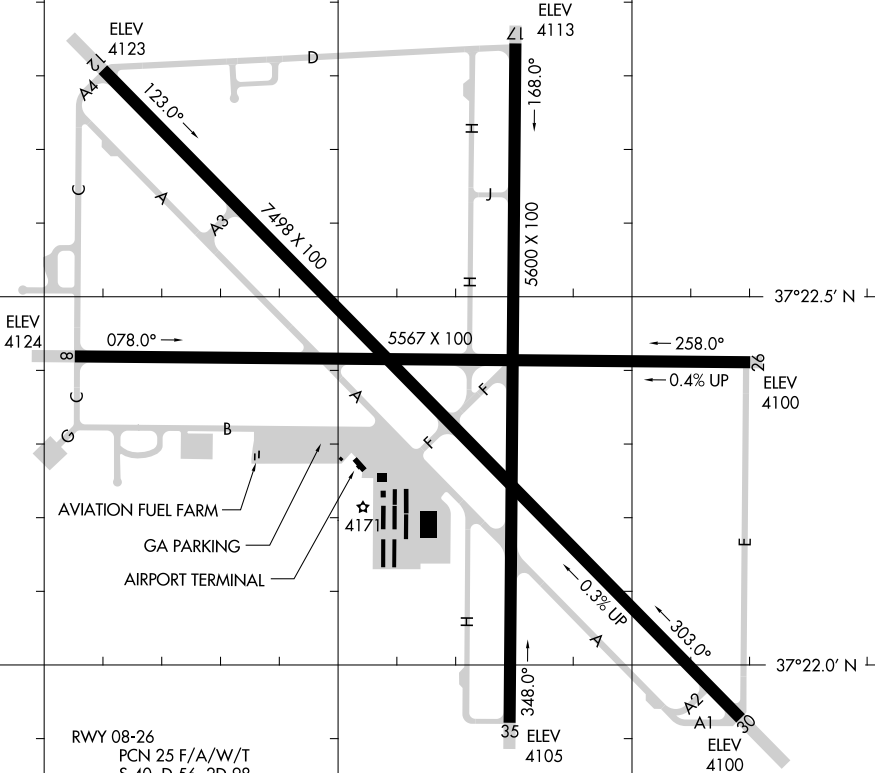

22307

AIRPORT DIAGRAM

AL-5737 (FAA)

BISHOP (BIH)
BISHOP, CALIFORNIA

ASOS
119.025
CTAF/UNICOM
123.0

FIELD
ELEV
4124

JANUARY 2020
ANNUAL RATE OF CHANGE
0.1° W

37°23.0' N

SW-2, 16 MAY 2024 to 13 JUN 2024

SW-2, 16 MAY 2024 to 13 JUN 2024

RWY 08-26
PCN 25 F/A/W/T
S-40, D-56, 2D-98

RWY 12-30
PCN 50 F/B/W/T
S-70, D-110, 2D-200

RWY 17-35
PCN 49 F/B/W/T
S-100, D-140, 2D-240

118°22.5' W

118°22.0' W

118°21.5' W

37°21.5' N

AIRPORT DIAGRAM

22307

BISHOP, CALIFORNIA
BISHOP (BIH)