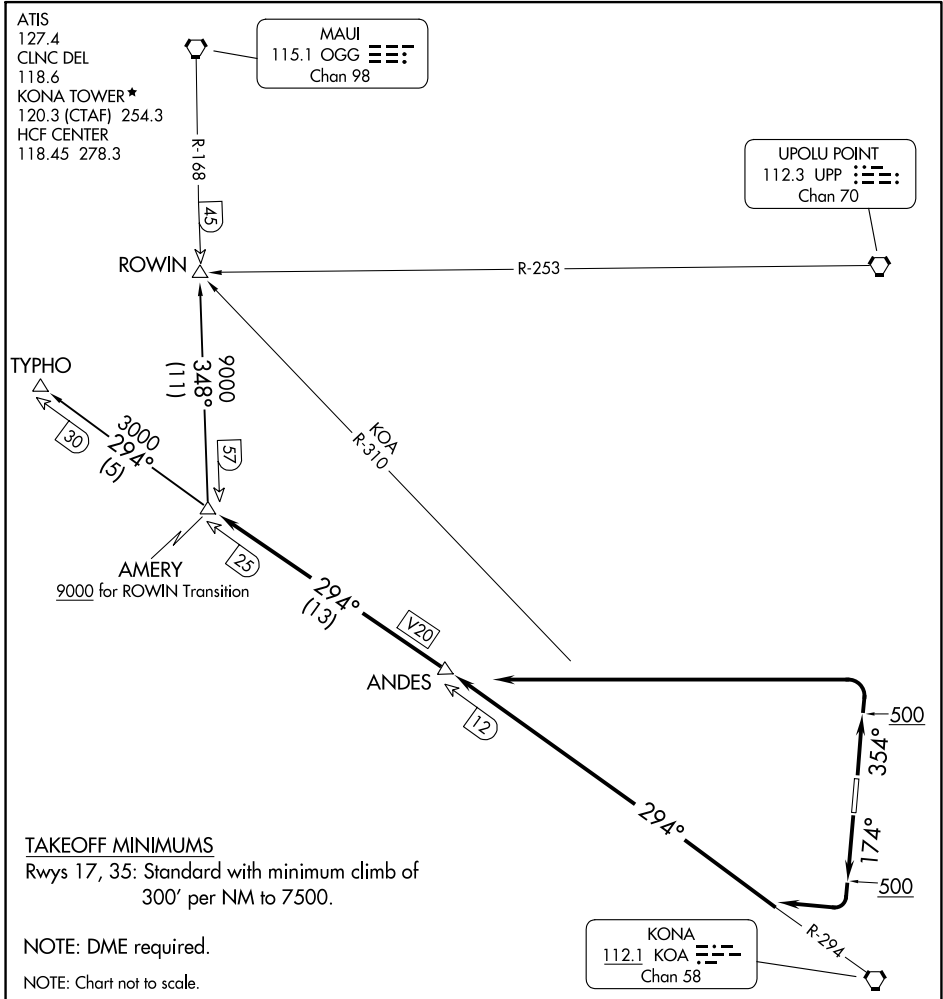

(AMERY4.AMERY) 24025

ELLISON ONIZUKA KONA INTL AT KEAHOLE (KOA) (PHKO)

AMERY FOUR DEPARTURE

AL-5761 (FAA)

KAILUA-KONA, HAWAII

PAC: 16 MAY 2024 to 11 JUL 2024

PAC: 16 MAY 2024 to 11 JUL 2024

DEPARTURE ROUTE DESCRIPTION

TAKEOFF RUNWAY 17: Climb heading 174° to 500, then climbing right turn to intercept KOA R-294 to AMERY INT, Thence. . . .

TAKEOFF RUNWAY 35: Climb heading 354° to 500, then climbing left turn to intercept KOA R-294 to AMERY INT, Thence. . . .

. . . .via transition.

ROWIN TRANSITION (AMERY4.ROWIN): From AMERY INT on OGG R-168 to ROWIN INT.

TYPHO TRANSITION (AMERY4.TYPHO): From AMERY INT on KOA R-294 to TYPHO INT.

AMERY FOUR DEPARTURE

KAILUA-KONA, HAWAII