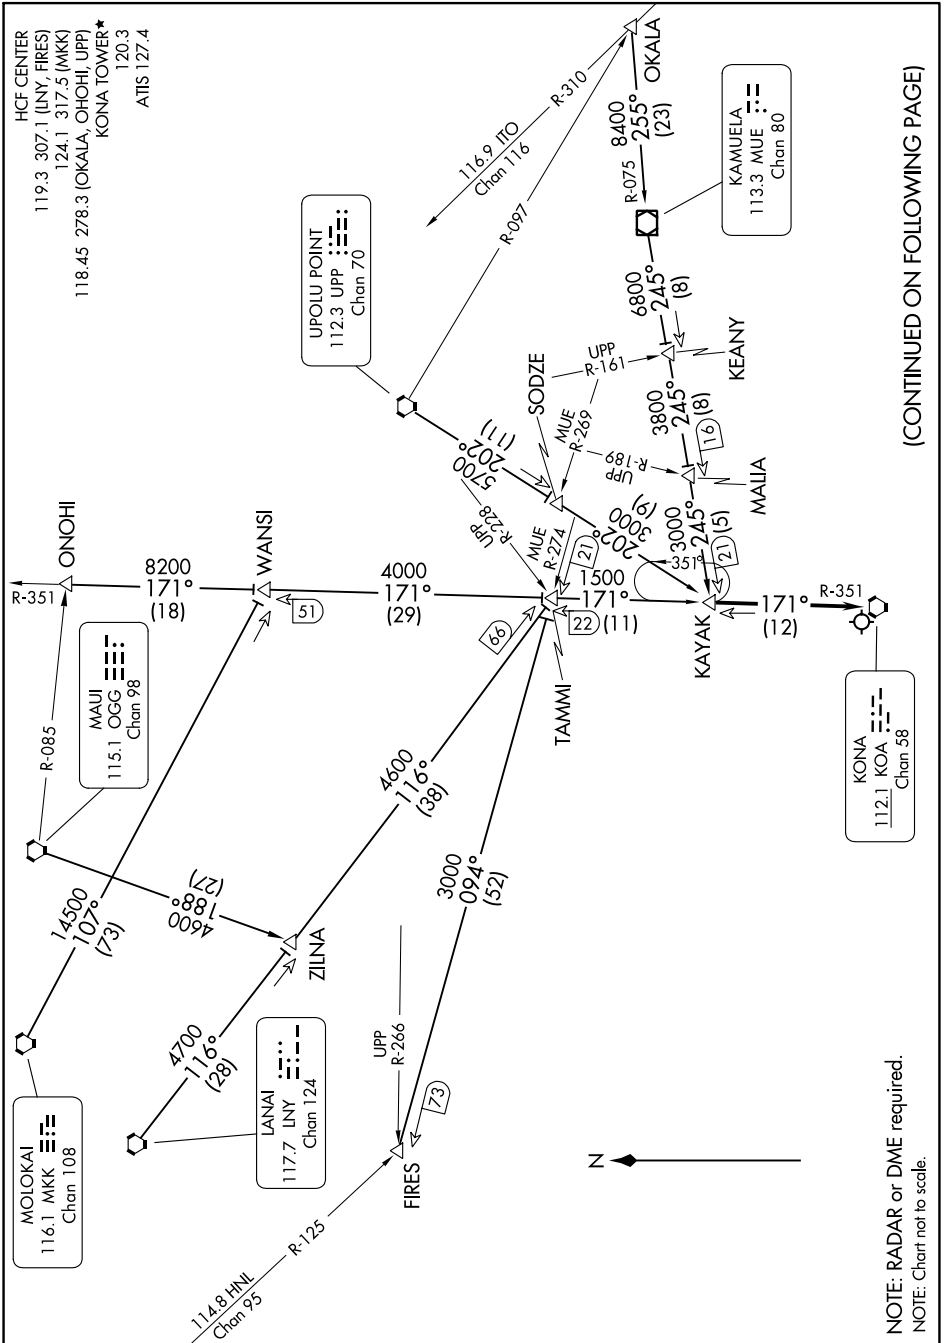

(KAYAK.KAYAK6) 24137
KAYAK SIX ARRIVAL

ELLISON ONIZUKA KONA INTL AT KEAHOLE (KOA) (PHKO)
 AL-5761 (FAA) KAILUA/KONA, HAWAII

(CONTINUED ON FOLLOWING PAGE)

PAC, 16 MAY 2024 to 11 JUL 2024

PAC, 16 MAY 2024 to 11 JUL 2024

KAYAK SIX ARRIVAL
 (KAYAK.KAYAK6) 07DEC17

ELLISON ONIZUKA KONA INTL AT KEAHOLE (KOA) (PHKO)
 KAILUA/KONA, HAWAII

NOTE: RADAR or DME required.
 NOTE: Chart not to scale.