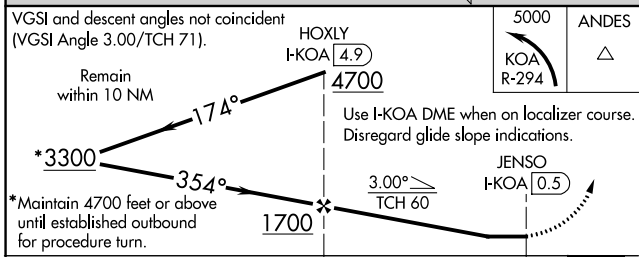

CATEGORY	A	B	C	D
S-35	460-1	423 (500-1)	460-1½ 423 (500-1½)	460-1½ 423 (500-1½)
C CIRCLING	520-1	473 (500-1)	520-1½ 473 (500-1½)	600-2 553 (600-2)