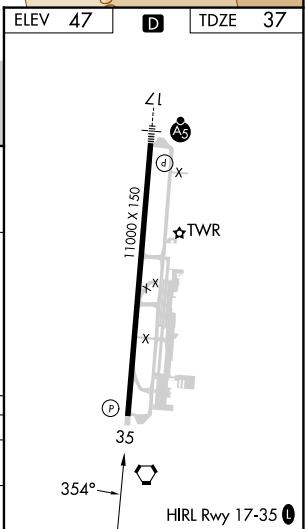

CATEGORY	A	B	C	D
S-35	460-1	423 (500-1)	460-1½ 423 (500-1½)	460-1½ 423 (500-1½)
C CIRCLING	520-1	473 (500-1)	520-1½ 473 (500-1½)	600-2 553 (600-2)