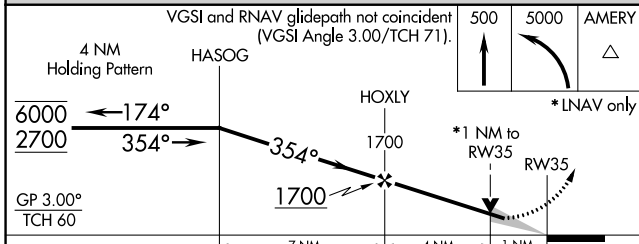

APP CRS	Rwy Idg	11000
354°	TDZE	38
	Apt Elev	49

RNAV (GPS) RWY 35

ELLISON ONIZUKA KONA INTL AT KEAHOLE (KOA) (PHKO)

RNP APCH - GPS.		MISSED APPROACH: Climb to 500 then climbing left turn to 5000 direct AMERY and hold.	
<p>⚠ Circling NA east of Rwy 17-35. WAAS VNAV NA. For uncompensated Baro-VNAV systems, LNAV/VNAV NA below 17°C or above 54°C.</p>			

ATIS 127.4	HCF CENTER 118.45 278.3	KONA TOWER* 120.3 (CTAF) 254.3	GND CON 121.9	CLNC DEL 118.6
----------------------	-----------------------------------	--	-------------------------	--------------------------