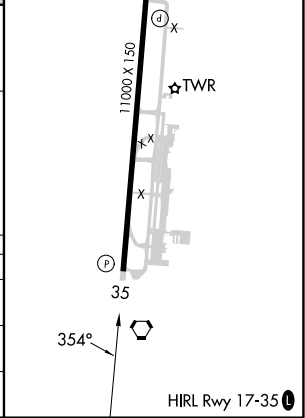

CATEGORY	A	B	C	D	E
LNAV/VNAV DA	366-1 328 (400-1)				
LNAV MDA	420-1 382 (400-1)	420-1½ 382 (400-1½)			
C CIRCLING	520-1 471 (500-1)	520-1½ 471 (500-1½)	600-2 551 (600-2)		

PAC, 16 MAY 2024 to 11 JUL 2024

PAC, 16 MAY 2024 to 11 JUL 2024