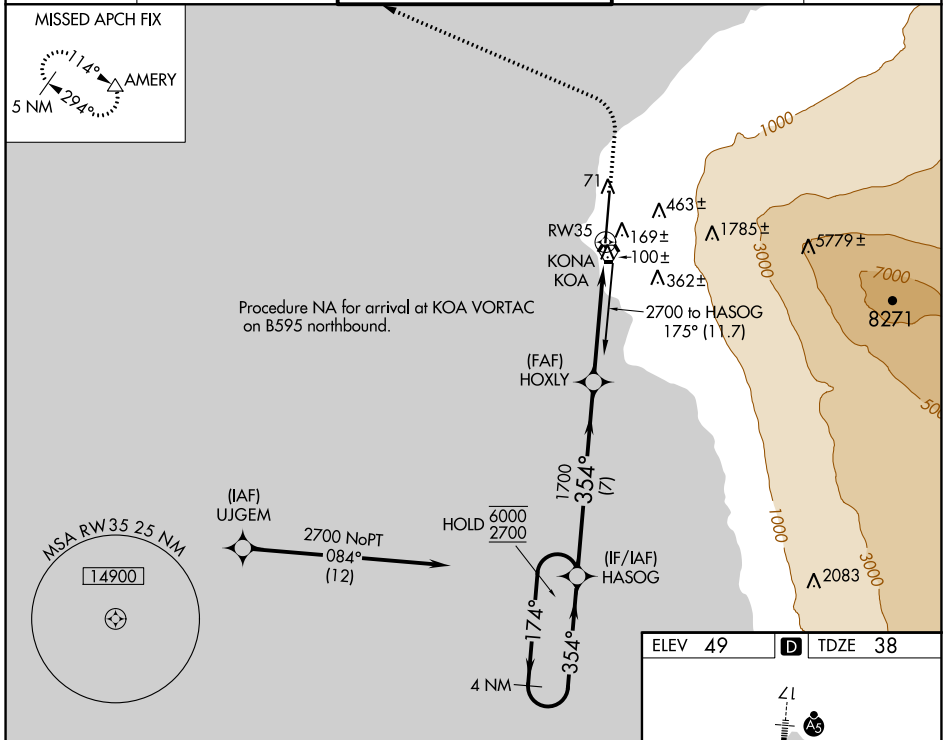

APP CRS	Rwy Idg	11000
354°	TDZE	38
	Apt Elev	49

RNAV (GPS) RWY 35

ELLISON ONIZUKA KONA INTL AT KEAHOLE (KOA) (PHKO)

RNP APCH - GPS.		MISSED APPROACH: Climb to 500 then climbing left turn to 5000 direct AMERY and hold.	
<p>⚠ Circling NA east of Rwy 17-35. WAAS VNAV NA. For uncompensated Baro-VNAV systems, LNAV/VNAV NA below 17°C or above 54°C.</p>			

ATIS 127.4	HCF CENTER 118.45 278.3	KONA TOWER* 120.3 (CTAF) 254.3	GND CON 121.9	CLNC DEL 118.6
----------------------	-----------------------------------	--	-------------------------	--------------------------

ELEV 49	D TDZE 38
---------	------------------

CATEGORY	A	B	C	D	E
LNAV/VNAV DA	366-1 328 (400-1)				
LNAV MDA	420-1 382 (400-1)	420-1½ 382 (400-1½)			
C CIRCLING	520-1 471 (500-1)	520-1½ 471 (500-1½)	600-2 551 (600-2)		