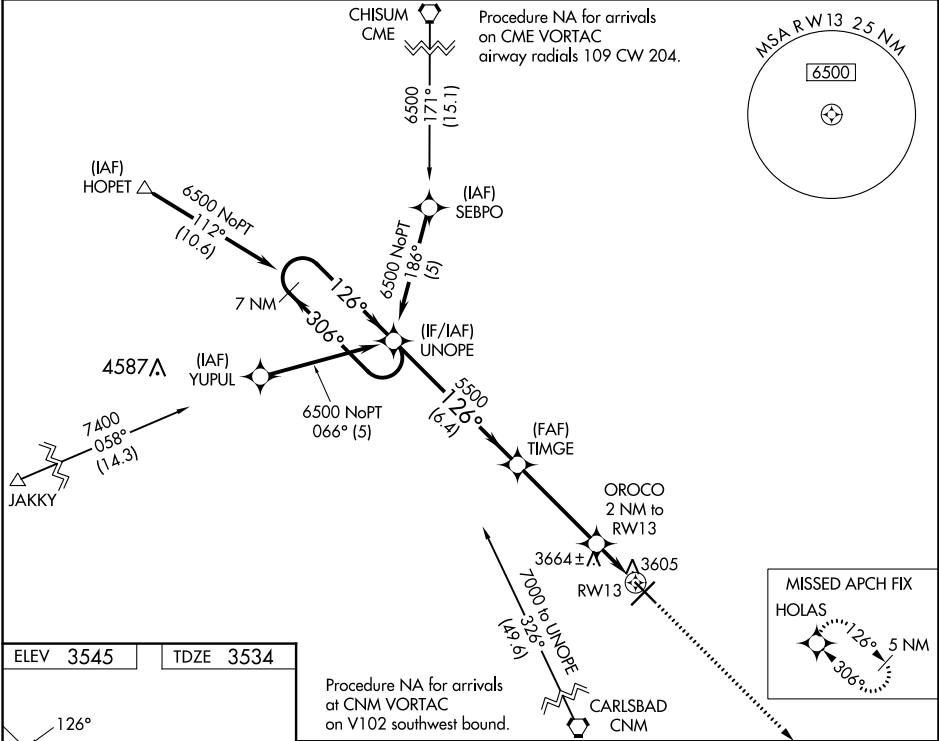

WAAS CH 86535 W13A	APP CRS 126°	Rwy Idg TDZE Apt Elev	6132 3534 3545
--	------------------------	-----------------------------	---

RNAV (GPS) RWY 13

ARTESIA MUNI (ATS)

⚠ For uncompensated Baro-VNAV systems, LNAV-VNAV NA below -22°C (-7°F) or above 54°C (130°F).
DME/DME RNP-0.3 NA.

MISSED APPROACH: Climb to 5900 direct HOLAS and hold.

AWOS-3 126.725	ROSWELL APP CON * 119.6 239.0	UNICOM 123.075 (CTAF) 0
--------------------------	---	-----------------------------------

SW-1, 16 MAY 2024 to 13 JUN 2024

SW-1, 16 MAY 2024 to 13 JUN 2024

ELEV 3545	TDZE 3534
-----------	-----------

Procedure NA for arrivals at CNM VORTAC on V102 southwest bound.

CATEGORY	A	B	C	D
LPV DA		3734- ³ / ₄	200 (200- ³ / ₄)	
LNAV/VNAV DA		3784- ⁷ / ₈	250 (300- ⁷ / ₈)	
LNAV MDA	3920-1	386 (400-1)	3920-1 ¹ / ₈	386 (400-1 ¹ / ₈)
C CIRCLING	3980-1 435 (500-1)	4000-1 455 (500-1)	4080-1 ¹ / ₂ 535 (600-1 ¹ / ₂)	4240-2 ¹ / ₄ 695 (700-2 ¹ / ₄)