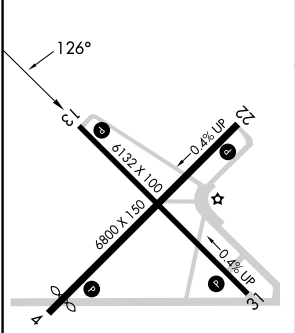

Procedure NA for arrivals at CNM VORTAC on V102 southwest bound.