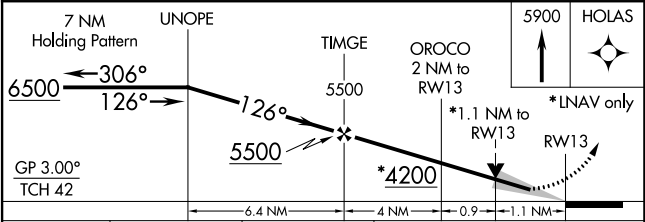

MISSED APPROACH: Climb to 5900 direct HOLAS and hold.

AWOS-3 126.725	ROSWELL APP CON * 119.6 239.0	UNICOM 123.075 (CTAF) 0
--------------------------	---	-----------------------------------

SW-1, 16 MAY 2024 to 13 JUN 2024

SW-1, 16 MAY 2024 to 13 JUN 2024

ELEV 3545	TDZE 3534
-----------	-----------

Procedure NA for arrivals at CNM VORTAC on V102 southwest bound.

CATEGORY	A	B	C	D
LPV DA		3734- ³ / ₄	200 (200- ³ / ₄)	
LNAV/VNAV DA		3784- ⁷ / ₈	250 (300- ⁷ / ₈)	
LNAV MDA	3920-1	386 (400-1)	3920-1 ¹ / ₈	386 (400-1 ¹ / ₈)
C CIRCLING	3980-1 435 (500-1)	4000-1 455 (500-1)	4080-1 ¹ / ₂ 535 (600-1 ¹ / ₂)	4240-2 ¹ / ₄ 695 (700-2 ¹ / ₄)