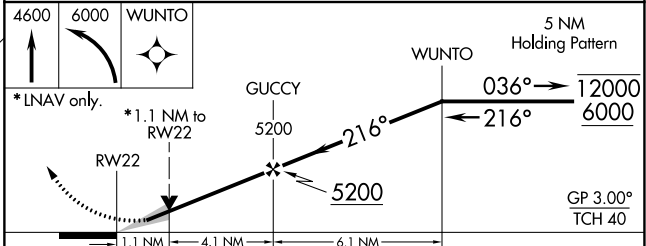

WAAS CH 87035 W22A	APP CRS 216°	Rwy Idg TDZE Apt Elev	6800 3522 3545
--	------------------------	-----------------------------	---

RNAV (GPS) RWY 22

ARTESIA MUNI (ATS)

RNP APCH-GPS.	MISSED APPROACH: Climb to 4600 then climbing left turn to 6000 direct WUNTO and hold.
<p>▼ For uncompensated Baro-VNAV systems, procedure NA below -22°C or above 54°C.</p> <p>▲</p>	

AWOS-3 126.725	ROSWELL APP CON * 119.6 239.0	UNICOM 123.075 (CTAF) 0
--------------------------	---	-----------------------------------

CATEGORY	A	B	C	D
LPV DA		3772-1	250 (300-1)	
LNAV/VNAV DA		3772-1	250 (300-1)	
LNAV MDA		3880-1	358 (400-1)	
C CIRCLING	3960-1 415 (500-1)	4000-1 455 (500-1)	4040-1½ 495 (500-1½)	4240-2¼ 695 (700-2¼)