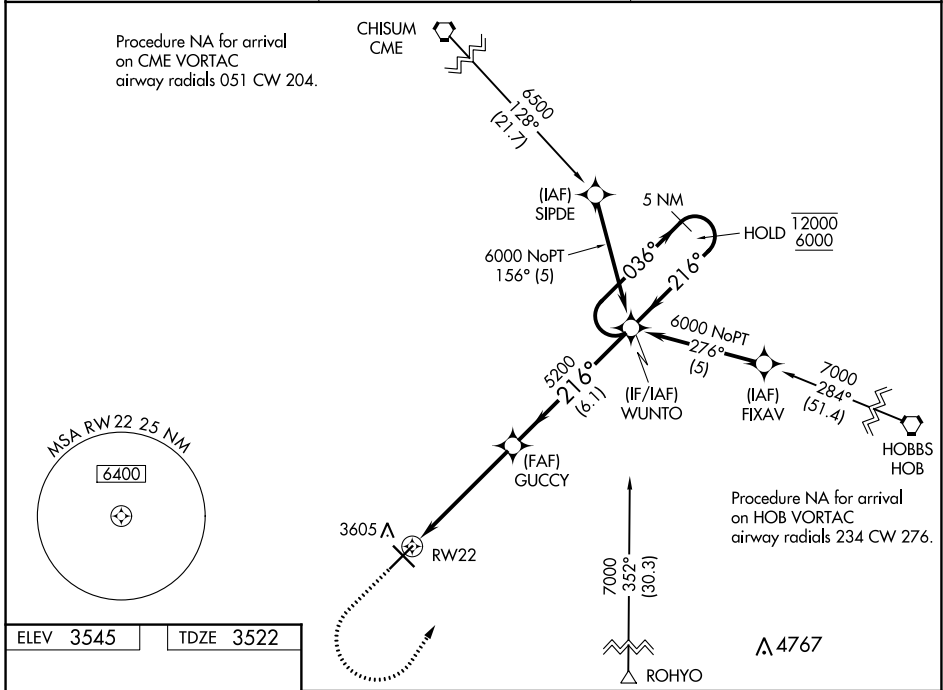

WAAS CH 87035 W22A	APP CRS 216°	Rwy Idg TDZE Apt Elev	6800 3522 3545
--	------------------------	-----------------------------	---

RNAV (GPS) RWY 22

ARTESIA MUNI (ATS)

RNP APCH-GPS.	MISSED APPROACH: Climb to 4600 then climbing left turn to 6000 direct WUNTO and hold.
<p>▼ For uncompensated Baro-VNAV systems, procedure NA below -22°C or above 54°C.</p> <p>▲</p>	

AWOS-3 126.725	ROSWELL APP CON * 119.6 239.0	UNICOM 123.075 (CTAF) 0
--------------------------	---	-----------------------------------

CATEGORY	A	B	C	D
LPV DA		3772-1	250 (300-1)	
LNAV/VNAV DA		3772-1	250 (300-1)	
LNAV MDA		3880-1	358 (400-1)	
C CIRCLING	3960-1 415 (500-1)	4000-1 455 (500-1)	4040-1½ 495 (500-1½)	4240-2¼ 695 (700-2¼)

SW-1, 16 MAY 2024 to 13 JUN 2024

SW-1, 16 MAY 2024 to 13 JUN 2024