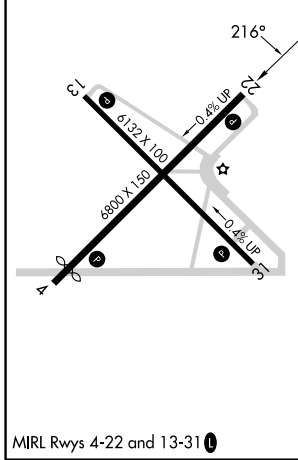

WAAS CH 87035 W22A	APP CRS 216°	Rwy Idg TDZE Apt Elev	6800 3522 3545
--	------------------------	-----------------------------	---

RNAV (GPS) RWY 22

ARTESIA MUNI (ATS)

RNP APCH-GPS.	MISSED APPROACH: Climb to 4600 then climbing left turn to 6000 direct WUNTO and hold.
<p>▼ For uncompensated Baro-VNAV systems, procedure NA below -22°C or above 54°C.</p> <p>▲</p>	

AWOS-3 126.725	ROSWELL APP CON * 119.6 239.0	UNICOM 123.075 (CTAF) 0
--------------------------	---	-----------------------------------

CATEGORY	A	B	C	D
LPV DA		3772-1	250 (300-1)	
LNAV/VNAV DA		3772-1	250 (300-1)	
LNAV MDA		3880-1	358 (400-1)	
C CIRCLING	3960-1 415 (500-1)	4000-1 455 (500-1)	4040-1½ 495 (500-1½)	4240-2¼ 695 (700-2¼)