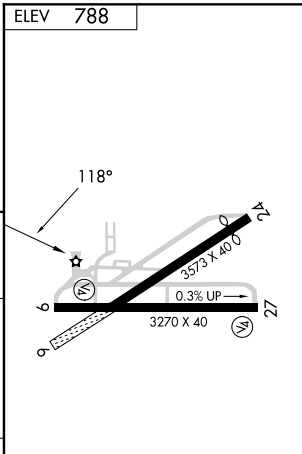

CATEGORY	A	B	C	D
CIRCLING	1400-1	612 (700-1)	1400-1³/₄ 612 (700-1³/₄)	NA