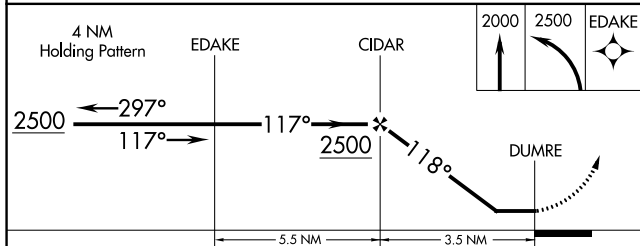

APP CRS	Rwy Idg	N/A
118°	TDZE	N/A
	Apt Elev	788

RNAV (GPS)-B

CAMPBELL (C81)

<p>▼ Use Chicago O'Hare altimeter setting. ▲ NA GPS or RNP-0.3 required. DME/DME RNP-0.3 NA.</p>	<p>MISSED APPROACH: Climb to 2000, then climbing left turn to 2500 direct EDAKE WP and hold.</p>
<p>CHICAGO APP CON 120.55 306.925</p>	<p>UNICOM 122.7 (CTAF)</p>

EC-3, 16 MAY 2024 to 13 JUN 2024

EC-3, 16 MAY 2024 to 13 JUN 2024

CATEGORY	A	B	C	D
CIRCLING	1400-1	612 (700-1)	1400-1 ³ / ₄ 612 (700-1 ³ / ₄)	NA