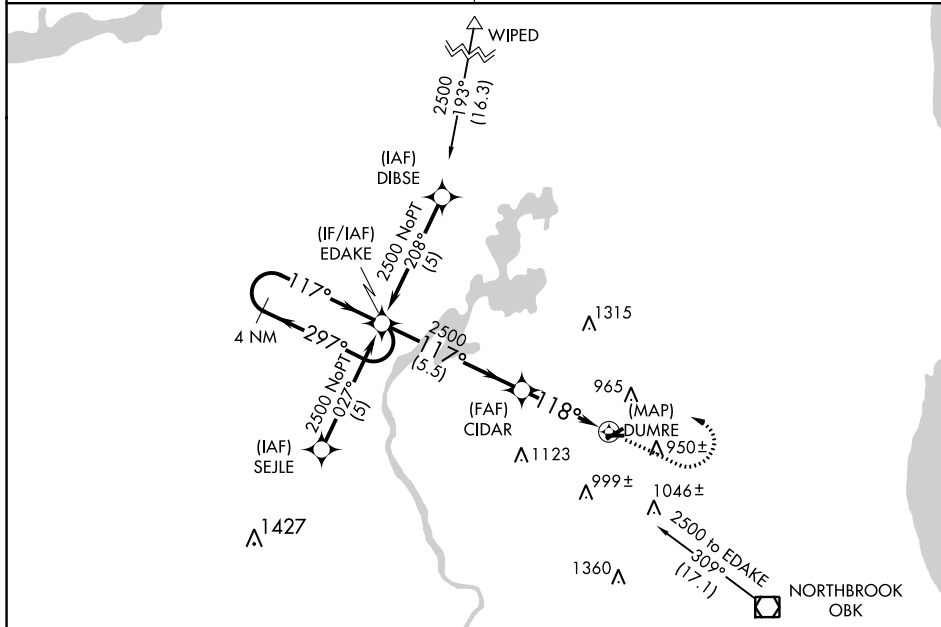

APP CRS	Rwy Idg	N/A
118°	TDZE	N/A
	Apt Elev	788

RNAV (GPS)-B

CAMPBELL (C81)

<p>▼ Use Chicago O'Hare altimeter setting. ▲ NA GPS or RNP-0.3 required. DME/DME RNP-0.3 NA.</p>	<p>MISSED APPROACH: Climb to 2000, then climbing left turn to 2500 direct EDAKE WP and hold.</p>
<p>CHICAGO APP CON 120.55 306.925</p>	<p>UNICOM 122.7 (CTAF)</p>

EC-3, 16 MAY 2024 to 13 JUN 2024

EC-3, 16 MAY 2024 to 13 JUN 2024

CATEGORY	A	B	C	D
CIRCLING	1400-1	612 (700-1)	1400-1 ³ / ₄ 612 (700-1 ³ / ₄)	NA