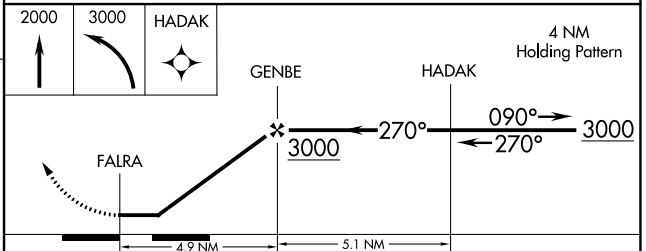

APP CRS 270°	Rwy Idg TDZE Apt Elev	N/A N/A 875

RNAV (GPS)-B

GALT FLD (10C)

▼ Use Waukegan Rgnl altimeter setting. GPS or RNP-0.3 Required. ▲ NA DME/DME RNP-0.3 NA.	MISSED APPROACH: Climb to 2000, then climbing left turn to 3000 direct HADAK WP and hold.

CHICAGO APP CON 120.55 306.925	UNICOM 122.8 (CTAF)

CATEGORY	A	B	C	D
CIRCLING	1480-1	605 (700-1)	1540-1³/₄ 665 (700-1³/₄)	NA

EC-3, 16 MAY 2024 to 13 JUN 2024

EC-3, 16 MAY 2024 to 13 JUN 2024