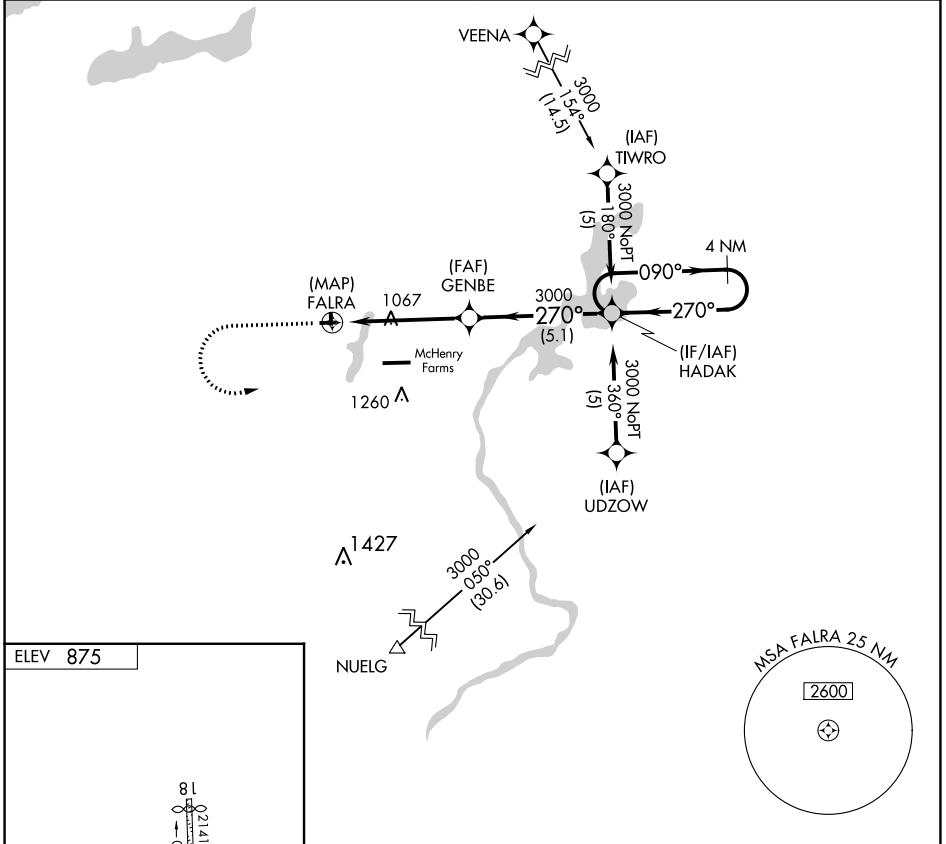

APP CRS 270°	Rwy Idg TDZE Apt Elev	N/A N/A 875
------------------------	-----------------------------	--

RNAV (GPS)-B

GALT FLD (10C)

<p>▼ Use Waukegan Rgnl altimeter setting. GPS or RNP-0.3 Required.</p> <p>▲ NA DME/DME RNP-0.3 NA.</p>	<p>MISSED APPROACH: Climb to 2000, then climbing left turn to 3000 direct HADAK WP and hold.</p>
--	--

<p>CHICAGO APP CON 120.55 306.925</p>	<p>UNICOM 122.8 (CTAF)</p>
--	---------------------------------------

CATEGORY	A	B	C	D
CIRCLING	1480-1	605 (700-1)	1540-1 ³ / ₄ 665 (700-1 ³ / ₄)	NA

EC-3, 16 MAY 2024 to 13 JUN 2024

EC-3, 16 MAY 2024 to 13 JUN 2024