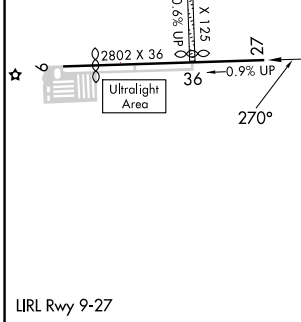

APP CRS 270°	Rwy Idg TDZE Apt Elev	N/A N/A 875
------------------------	-----------------------------	--

RNAV (GPS)-B

GALT FLD (10C)

<p>▼ Use Waukegan Rgnl altimeter setting. GPS or RNP-0.3 Required.</p> <p>▲ NA DME/DME RNP-0.3 NA.</p>	<p>MISSED APPROACH: Climb to 2000, then climbing left turn to 3000 direct HADAK WP and hold.</p>
--	--

<p>CHICAGO APP CON 120.55 306.925</p>	<p>UNICOM 122.8 (CTAF)</p>
--	---------------------------------------

CATEGORY	A	B	C	D
CIRCLING	1480-1	605 (700-1)	1540-1 ³ / ₄ 665 (700-1 ³ / ₄)	NA

EC-3, 16 MAY 2024 to 13 JUN 2024