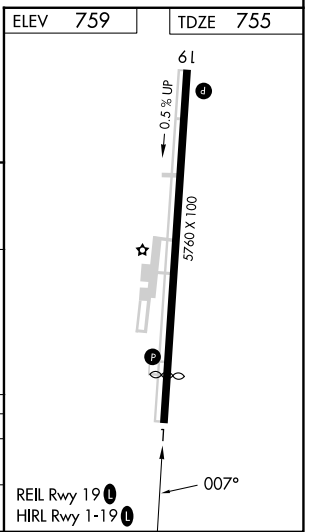

APP CRS	Rwy Idg	5020
007°	TDZE	755
	Apt Elev	759

RNAV (GPS) RWY 1

CARTERSVILLE (VPC)

RNP APCH - GPS.

When local altimeter setting not received, use Rome altimeter setting: increase all MDAs 80 feet and LNAV visibility Cat B/C/D ½ SM.

MISSED APPROACH: Climb to 3000 direct DACEG and hold.

AWOS-3PT 120.525	ATLANTA APP CON 121.0 268.7	UNICOM 122.7 (CTAF) 0

CATEGORY	A	B	C	D
LNAV MDA	1440-1	685 (700-1)	1440-2	685 (700-2)
CIRCLING	1440-1 681 (700-1)	1600-1¼ 841 (900-1¼)	1740-3 981 (1000-3)	2020-3 1261 (1300-3)

SE-4, 16 MAY 2024 to 13 JUN 2024

SE-4, 16 MAY 2024 to 13 JUN 2024