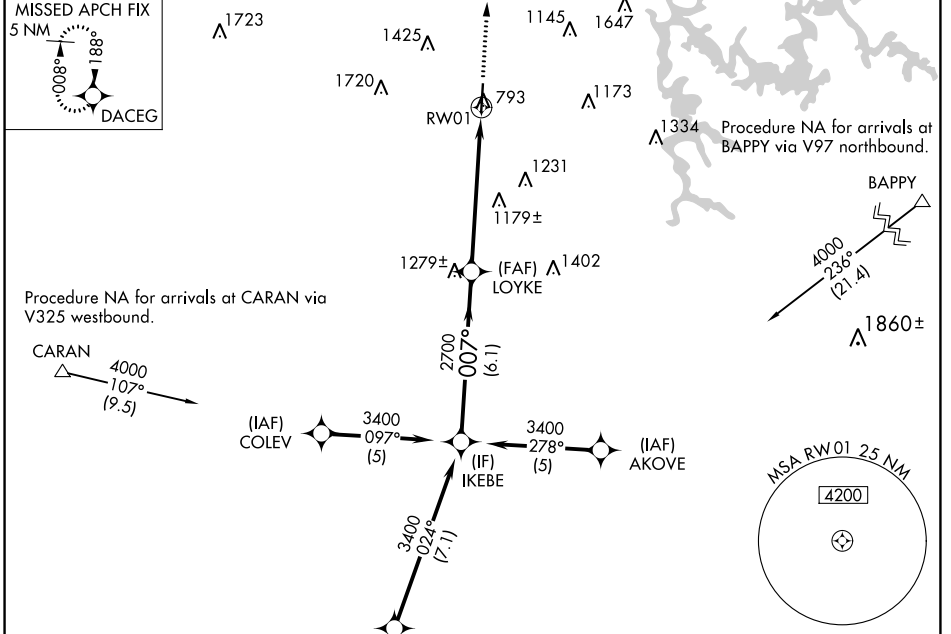

# RNAV (GPS) RWY 1

CARTERSVILLE (VPC)

RNP APCH - GPS.

When local altimeter setting not received, use Rome altimeter setting: increase all MDAs 80 feet and LNAV visibility Cat B/C/D ½ SM.

MISSED APPROACH: Climb to 3000 direct DACEG and hold.

AWOS-3PT <b>120.525</b>	ATLANTA APP CON <b>121.0 268.7</b>	UNICOM <b>122.7 (CTAF) 0</b>
----------------------------	---------------------------------------	---------------------------------

CATEGORY	A	B	C	D
LNAV MDA	1440-1	685 (700-1)	1440-2	685 (700-2)
CIRCLING	1440-1 681 (700-1)	1600-1¼ 841 (900-1¼)	1740-3 981 (1000-3)	2020-3 1261 (1300-3)

SE-4, 16 MAY 2024 to 13 JUN 2024

SE-4, 16 MAY 2024 to 13 JUN 2024