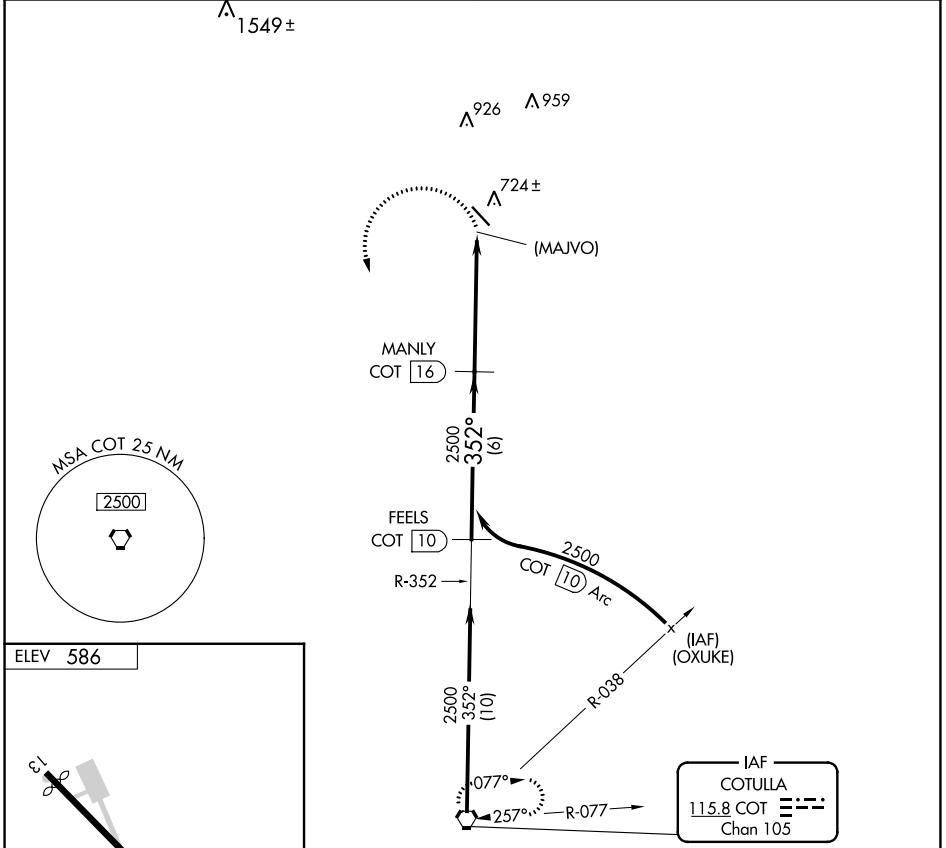

VORTAC COT 115.8 Chan 105	APP CRS 352°	Rwy Idg TDZE Apt Elev	N/A N/A 586
---	------------------------	-----------------------------	--

VOR/DME or GPS-A

MC KINLEY FLD (T30)

NA Use Cotulla altimeter setting. Procedure NA at night.

MISSED APPROACH: Climbing left turn to 2500 direct COT VORTAC and hold.

HOUSTON CENTER **134.6 322.5**

UNICOM **122.8 (CTAF)**

CATEGORY	A	B	C	D
CIRCLING	1120-1	534 (600-1)	1120-1½ 534 (600-1½)	NA

SC-3, 16 MAY 2024 to 13 JUN 2024

SC-3, 16 MAY 2024 to 13 JUN 2024