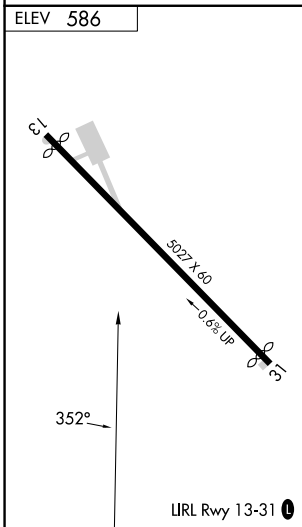

VORTAC COT 115.8 Chan 105	APP CRS 352°	Rwy Idg TDZE Apt Elev	N/A N/A 586
---	------------------------	-----------------------------	--

VOR/DME or GPS-A

MC KINLEY FLD (T30)

NA Use Cotulla altimeter setting. Procedure NA at night.

MISSED APPROACH: Climbing left turn to 2500 direct COT VORTAC and hold.

HOUSTON CENTER **134.6 322.5**

UNICOM **122.8 (CTAF)**

CATEGORY	A	B	C	D
CIRCLING	1120-1	534 (600-1)	1120-1½ 534 (600-1½)	NA

SC-3, 16 MAY 2024 to 13 JUN 2024