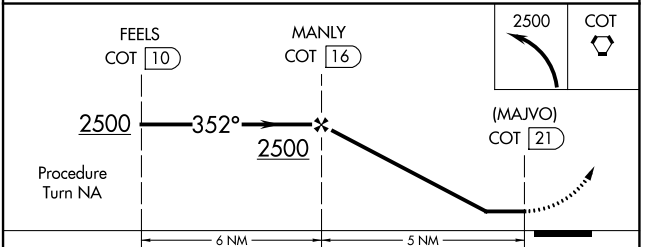

VORTAC COT 115.8 Chan 105	APP CRS 352°	Rwy Idg TDZE Apt Elev	N/A N/A 586
---	------------------------	-----------------------------	--

VOR/DME or GPS-A

MC KINLEY FLD (T30)

NA Use Cotulla altimeter setting. Procedure NA at night.

MISSED APPROACH: Climbing left turn to 2500 direct COT VORTAC and hold.

HOUSTON CENTER **134.6 322.5**

UNICOM **122.8 (CTAF)**

CATEGORY	A	B	C	D
CIRCLING	1120-1	534 (600-1)	1120-1½ 534 (600-1½)	NA

SC-3, 16 MAY 2024 to 13 JUN 2024