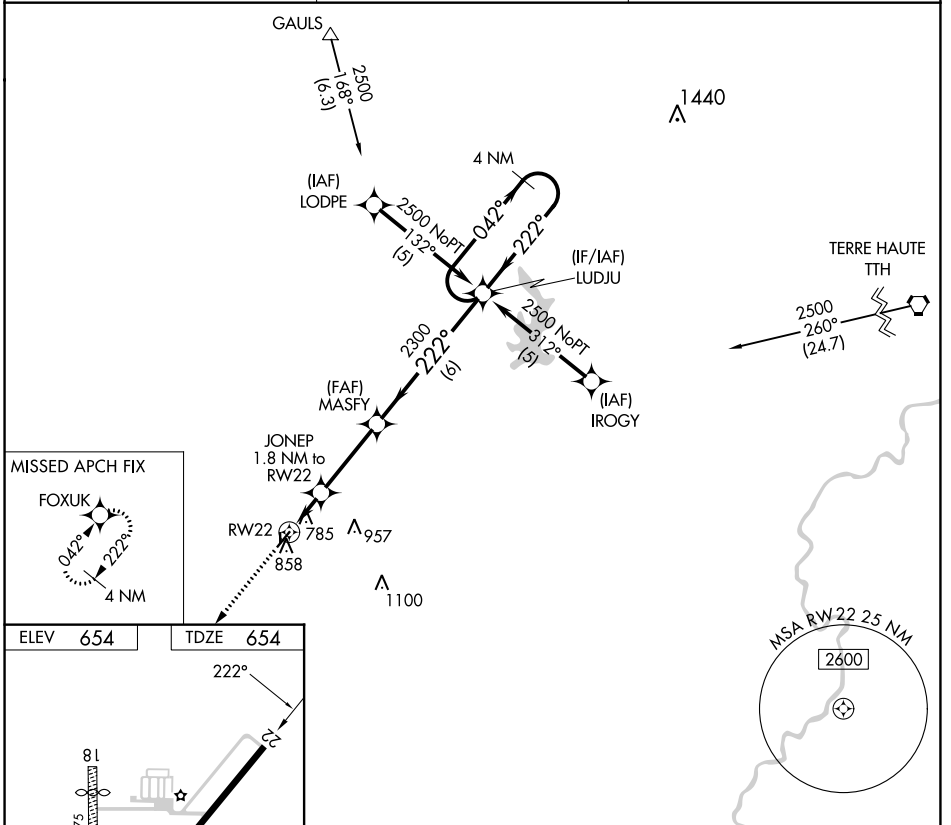

APP CRS	Rwy Idg	<b>4001</b>
<b>222°</b>	TDZE	<b>654</b>
	Apt Elev	<b>654</b>

# RNAV (GPS) RWY 22

CASEY MUNI (1H8)

RNP APCH.		MISSED APPROACH: Climb to 2300 direct FOXUK and hold.
▼	Rwy 22 helicopter visibility reduction below 3/4 SM NA.	
▲ NA	Use Terre Haute Rgnl altimeter setting; when not received, use Robinson altimeter setting.	
HUF ASOS	HULMAN APP CON	UNICOM
<b>127.5 269.375</b>	<b>125.45 263.125</b>	<b>122.8 (CTAF) 0</b>

EC-3, 16 MAY 2024 to 13 JUN 2024

EC-3, 16 MAY 2024 to 13 JUN 2024