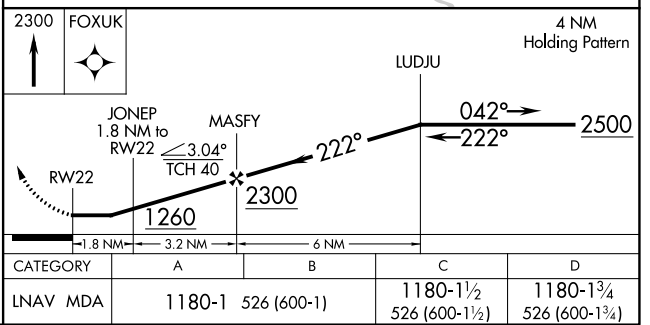

APP CRS	Rwy Idg	<b>4001</b>
<b>222°</b>	TDZE	<b>654</b>
	Apt Elev	<b>654</b>

# RNAV (GPS) RWY 22

CASEY MUNI (1H8)

RNP APCH.		MISSED APPROACH: Climb to 2300 direct FOXUK and hold.
▼	Rwy 22 helicopter visibility reduction below 3/4 SM NA.	
▲ NA	Use Terre Haute Rgnl altimeter setting; when not received, use Robinson altimeter setting.	
HUF ASOS	HULMAN APP CON	UNICOM
<b>127.5 269.375</b>	<b>125.45 263.125</b>	<b>122.8 (CTAF) 0</b>