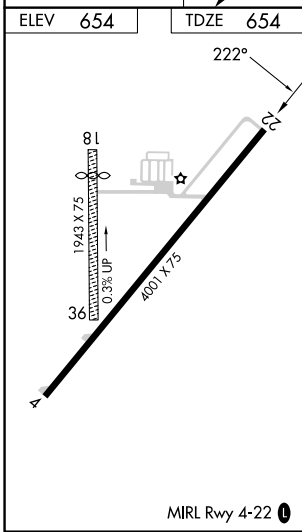

APP CRS	Rwy Idg	<b>4001</b>
<b>222°</b>	TDZE	<b>654</b>
	Apt Elev	<b>654</b>

# RNAV (GPS) RWY 22

CASEY MUNI (1H8)

RNP APCH.		MISSED APPROACH: Climb to 2300 direct FOXUK and hold.
▼	Rwy 22 helicopter visibility reduction below 3/4 SM NA.	
▲ NA	Use Terre Haute Rgnl altimeter setting; when not received, use Robinson altimeter setting.	
HUF ASOS	HULMAN APP CON	UNICOM
<b>127.5 269.375</b>	<b>125.45 263.125</b>	<b>122.8 (CTAF) 0</b>