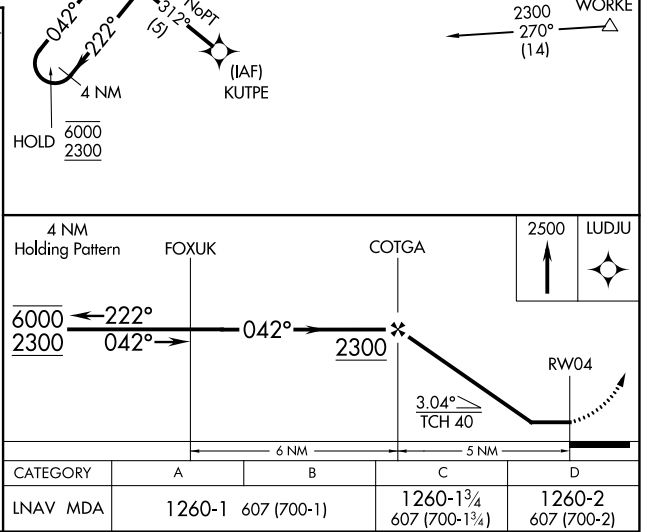

APP CRS	Rwy Idg	4001
042°	TDZE	653
	Apt Elev	655

RNAV (GPS) RWY 4

CASEY MUNI (1H8)

RNP APCH - GPS.	MISSED APPROACH: Climb to 2500 direct LUDJU and hold.
<p>▼ Rwy 4 helicopter visibility reduction below ¼ SM NA.</p> <p>▲ NA Use Terre Haute Rgnl altimeter setting; when not received, use Robinson altimeter setting.</p>	

HUF ASOS 127.5 269.375	HULMAN APP CON 125.45 263.125	UNICOM 122.8 (CTAF) 0
----------------------------------	---	---------------------------------

EC-3, 16 MAY 2024 to 13 JUN 2024

EC-3, 16 MAY 2024 to 13 JUN 2024