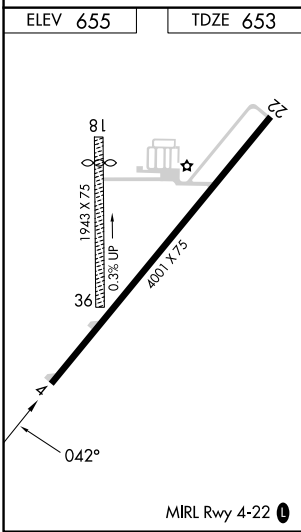

APP CRS	Rwy Idg	4001
042°	TDZE	653
	Apt Elev	655

RNAV (GPS) RWY 4

CASEY MUNI (1H8)

RNP APCH - GPS.	MISSED APPROACH: Climb to 2500 direct LUDJU and hold.
▼ Rwy 4 helicopter visibility reduction below ¼ SM NA. ▲ NA Use Terre Haute Rgnl altimeter setting; when not received, use Robinson altimeter setting.	

HUF ASOS 127.5 269.375	HULMAN APP CON 125.45 263.125	UNICOM 122.8 (CTAF) 0

EC-3, 16 MAY 2024 to 13 JUN 2024

EC-3, 16 MAY 2024 to 13 JUN 2024