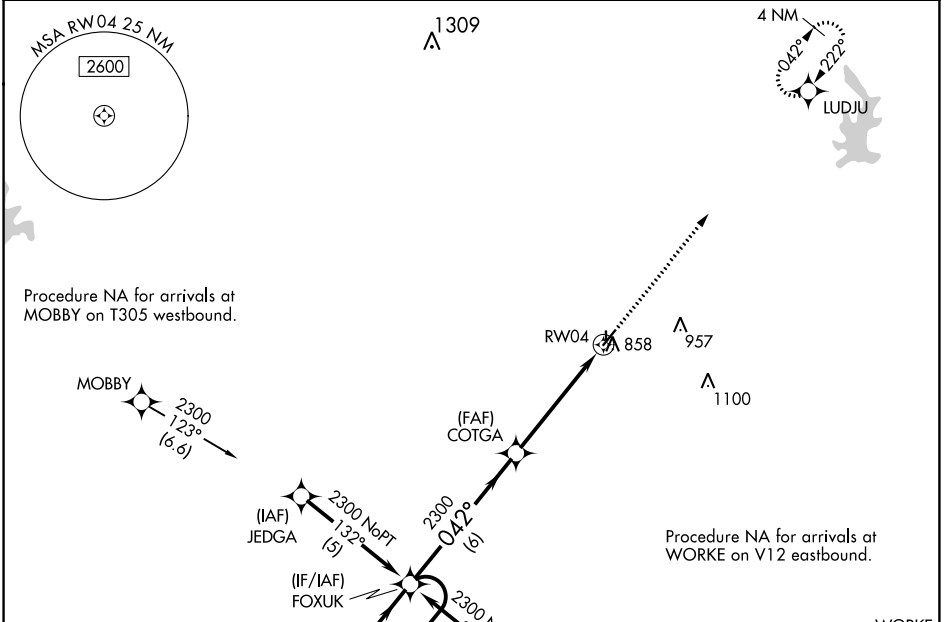

APP CRS	Rwy Idg	4001
042°	TDZE	653
	Apt Elev	655

RNAV (GPS) RWY 4

CASEY MUNI (1H8)

RNP APCH - GPS.	MISSED APPROACH: Climb to 2500 direct LUDJU and hold.
<p>▼ Rwy 4 helicopter visibility reduction below ¼ SM NA.</p> <p>▲ NA Use Terre Haute Rgnl altimeter setting; when not received, use Robinson altimeter setting.</p>	

HUF ASOS 127.5 269.375	HULMAN APP CON 125.45 263.125	UNICOM 122.8 (CTAF) 0
----------------------------------	---	---------------------------------

EC-3, 16 MAY 2024 to 13 JUN 2024

EC-3, 16 MAY 2024 to 13 JUN 2024