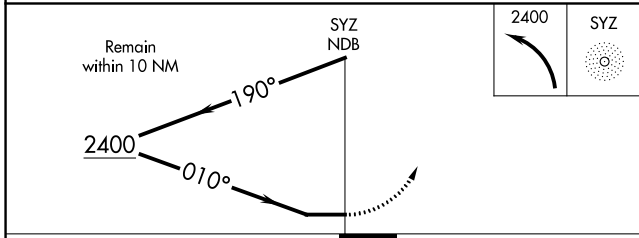

NDB SYZ	APP CRS	Rwy Idg	N/A
365	010°	TDZE	N/A
		Apt Elev	619

NDB-A

SHELBY COUNTY (2H(0))

<p>▽ Circling Rwy 36 NA at night. Circling NA to Rwy 4, 14, 22, and 32. Use Decatur altimeter setting, when not received use Mattoon/Charleston altimeter setting and increase all MDAs 20 feet and Cat C visibility 1/4 SM.</p> <p>▲ NA</p>	<p>MISSED APPROACH: Climbing left turn to 2400 in SYZ NDB holding pattern.</p>	
<p>DEC ASOS</p> <p>126.35</p>	<p>KANSAS CITY CENTER</p> <p>124.3 269.15</p>	<p>UNICOM</p> <p>122.8 (CTAF) 0</p>