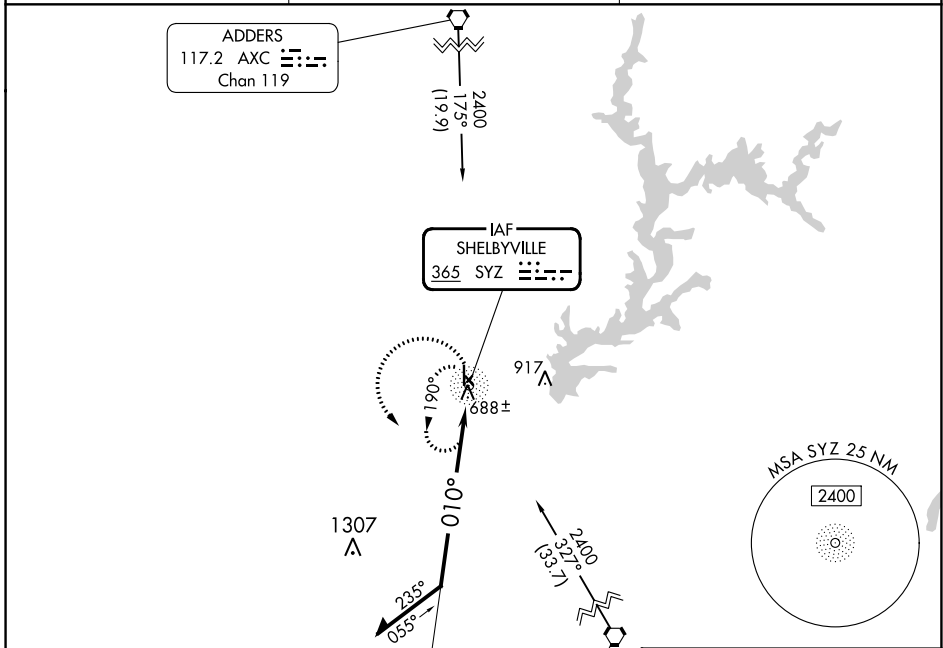

NDB SYZ	APP CRS	Rwy Idg	N/A
365	010°	TDZE	N/A
		Apt Elev	619

NDB-A

SHELBY COUNTY (2H(0))

<p>▽ Circling Rwy 36 NA at night. Circling NA to Rwy 4, 14, 22, and 32. Use Decatur altimeter setting, when not received use Mattoon/Charleston altimeter setting and increase all MDAs 20 feet and Cat C visibility 1/4 SM.</p> <p>▲ NA</p>	<p>MISSED APPROACH: Climbing left turn to 2400 in SYZ NDB holding pattern.</p>	
<p>DEC ASOS</p> <p>126.35</p>	<p>KANSAS CITY CENTER</p> <p>124.3 269.15</p>	<p>UNICOM</p> <p>122.8 (CTAF) 0</p>

CATEGORY	A	B	C	D
0 CIRCLING	1280-1	661 (700-1)	1340-2 721 (800-2)	NA

EC-3, 16 MAY 2024 to 13 JUN 2024

EC-3, 16 MAY 2024 to 13 JUN 2024