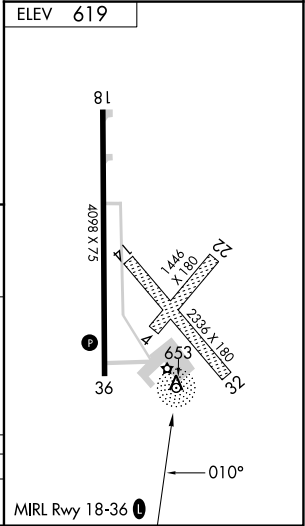

NDB SYZ	APP CRS	Rwy Idg	N/A
365	010°	TDZE	N/A
		Apt Elev	619

NDB-A

SHELBY COUNTY (2H(0))

<p>▽ Circling Rwy 36 NA at night. Circling NA to Rwy 4, 14, 22, and 32. Use Decatur altimeter setting, when not received use Mattoon/Charleston altimeter setting and increase all MDAs 20 feet and Cat C visibility 1/4 SM.</p> <p>▲ NA</p>	<p>MISSED APPROACH: Climbing left turn to 2400 in SYZ NDB holding pattern.</p>	
<p>DEC ASOS</p> <p>126.35</p>	<p>KANSAS CITY CENTER</p> <p>124.3 269.15</p>	<p>UNICOM</p> <p>122.8 (CTAF) 0</p>

CATEGORY	A	B	C	D
0 CIRCLING	1280-1	661 (700-1)	1340-2 721 (800-2)	NA

EC-3, 16 MAY 2024 to 13 JUN 2024

EC-3, 16 MAY 2024 to 13 JUN 2024