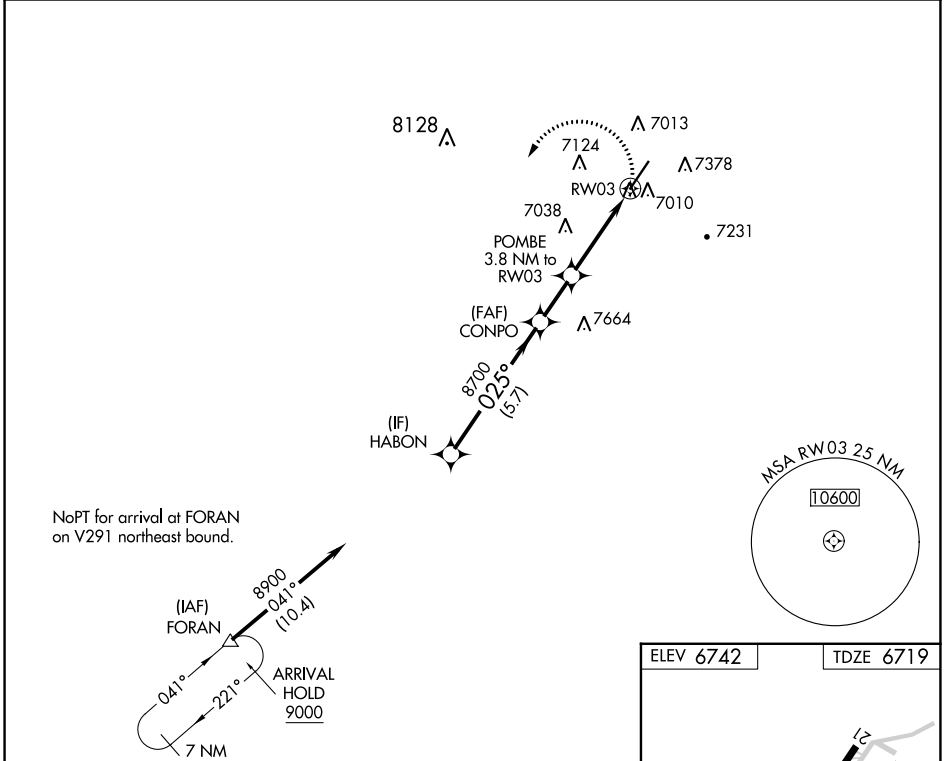

WAAS CH <b>56424</b> <b>W03A</b>	APP CRS <b>025°</b>	Rwy Idg <b>7000</b> TDZE <b>6719</b> Apt Elev <b>6742</b>
--	------------------------	---

# RNAV (GPS) RWY 3

WINDOW ROCK (RQE)

RNP APCH-GPS.	MISSED APPROACH: Climbing left turn to 9600 direct FORAN and hold.
<p>▼ Circling Rwy 21 NA at night.</p> <p>▲ Rwy 3 helicopter visibility reduction below ¼ SM NA.</p>	

ASOS <b>118.325</b>	ALBUQUERQUE CENTER <b>124.325 288.25</b>	UNICOM <b>122.8 (CTAF) 0</b>
------------------------	---	---------------------------------

SW-4, 16 MAY 2024 to 13 JUN 2024

SW-4, 16 MAY 2024 to 13 JUN 2024

ELEV 6742	TDZE 6719
-----------	-----------

CATEGORY	A	B	C	D
LP MDA	7240-1	521 (600-1)	7240-1½ 521 (600-1½)	NA
LNAV MDA	7360-1	641 (700-1)	7360-1⅞ 641 (700-1⅞)	NA
CIRCLING	7740-1¼ 998 (1000-1¼)	7740-1½ 998 (1000-1½)	7780-3 1038 (1100-3)	NA