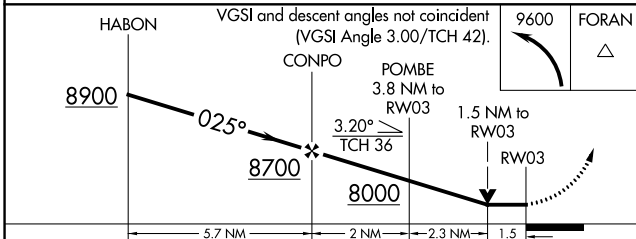

# RNAV (GPS) RWY 3

WINDOW ROCK (RQE)

RNP APCH-GPS.	MISSED APPROACH: Climbing left turn to 9600 direct FORAN and hold.
<p>▼ Circling Rwy 21 NA at night.</p> <p>▲ Rwy 3 helicopter visibility reduction below ¼ SM NA.</p>	

ASOS <b>118.325</b>	ALBUQUERQUE CENTER <b>124.325 288.25</b>	UNICOM <b>122.8 (CTAF) 0</b>
------------------------	---	---------------------------------

SW-4, 16 MAY 2024 to 13 JUN 2024

SW-4, 16 MAY 2024 to 13 JUN 2024