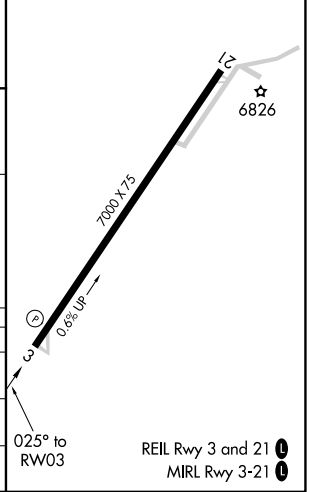

ELEV 6742	TDZE 6719