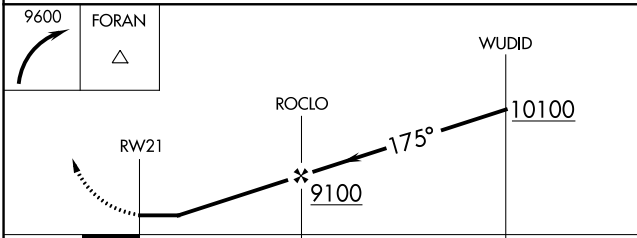

CATEGORY	A	B	C	D
CIRCLING	7740-1¼ 998 (1000-1¼)	7740-1½ 998 (1000-1½)	7780-3 1038 (1100-3)	8080-3 1338 (1400-3)