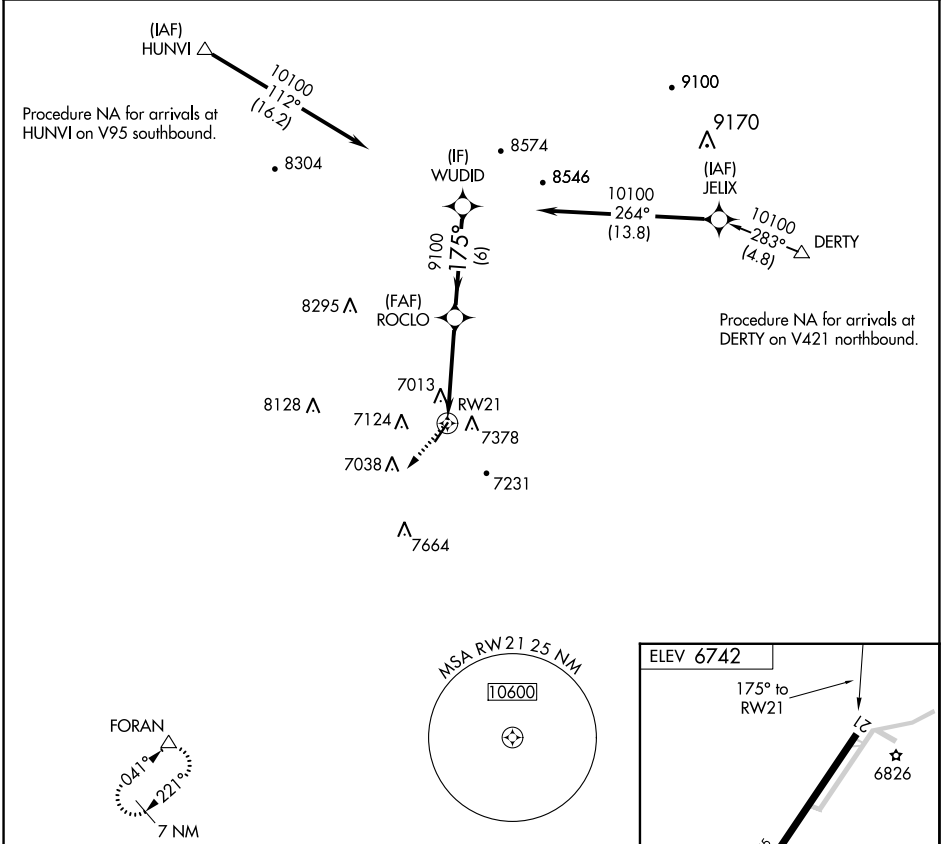

APP CRS <b>175°</b>	Rwy Idg TDZE Apt Elev	<b>N/A</b> <b>N/A</b> <b>6742</b>
------------------------	-----------------------------	---

# RNAV (GPS)-B

WINDOW ROCK (R,Q,E)

RNP APCH.	MISSED APPROACH: Climbing right turn to 9600 direct FORAN and hold.
Circling Rwy 21 NA at night.	

ASOS <b>118.325</b>	ALBUQUERQUE CENTER <b>124.325 288.25</b>	UNICOM <b>122.8 (CTAF) 0</b>
------------------------	---	---------------------------------

SW-4, 16 MAY 2024 to 13 JUN 2024

SW-4, 16 MAY 2024 to 13 JUN 2024

CATEGORY	A	B	C	D
CIRCLING	7740-1¼ 998 (1000-1¼)	7740-1½ 998 (1000-1½)	7780-3 1038 (1100-3)	8080-3 1338 (1400-3)

REIL Rwy 3 and 21

MIRL Rwy 3-21