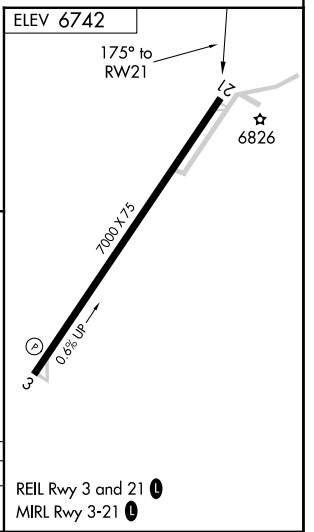

# RNAV (GPS)-B

WINDOW ROCK (R,Q,E)

RNP APCH.	MISSED APPROACH: Climbing right turn to 9600 direct FORAN and hold.
Circling Rwy 21 NA at night.	

ASOS <b>118.325</b>	ALBUQUERQUE CENTER <b>124.325 288.25</b>	UNICOM <b>122.8 (CTAF) 0</b>
------------------------	---	---------------------------------

SW-4, 16 MAY 2024 to 13 JUN 2024

SW-4, 16 MAY 2024 to 13 JUN 2024

CATEGORY	A	B	C	D
CIRCLING	7740-1¼ 998 (1000-1¼)	7740-1½ 998 (1000-1½)	7780-3 1038 (1100-3)	8080-3 1338 (1400-3)

REIL Rwy 3 and 21

MIRL Rwy 3-21