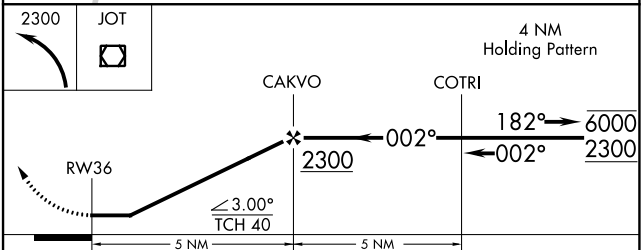

APP CRS 002°	Rwy Idg TDZE Apt Elev	N/A N/A 675
------------------------	-----------------------------	--

RNAV (GPS)-B

BOLINGBROOK'S CLOW INTL (1C5)

RNP APCH.		MISSED APPROACH: Climbing left turn to 2300 direct JOT VOR/DME and hold.
Procedure NA at night. Use Lewis University altimeter setting.		
LOT AWOS-3PT 126.675	CHICAGO APP CON 119.35 354.075	CTAF 122.9

CATEGORY	A	B	C	D
CIRCLING	1160-1 485 (500-1)	1220-1 545 (600-1)	NA	

EC-3, 16 MAY 2024 to 13 JUN 2024

EC-3, 16 MAY 2024 to 13 JUN 2024