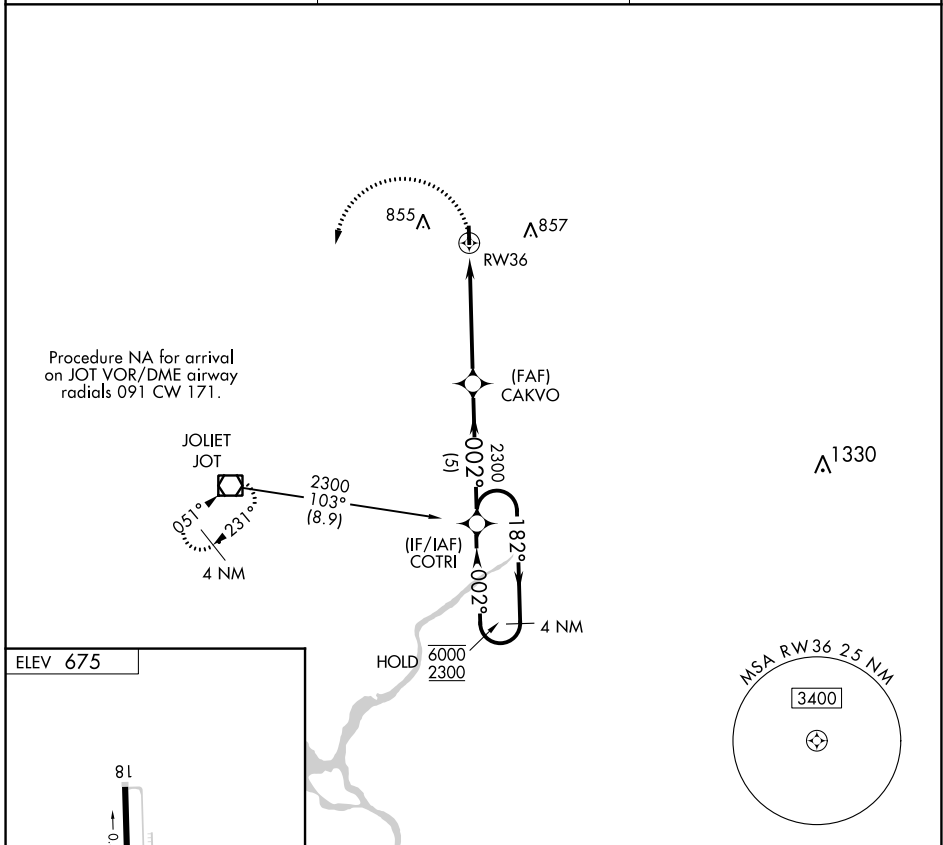

APP CRS 002°	Rwy Idg TDZE Apt Elev	N/A N/A 675
------------------------	-----------------------------	--

RNAV (GPS)-B

BOLINGBROOK'S CLOW INTL (1C5)

RNP APCH.		MISSED APPROACH: Climbing left turn to 2300 direct JOT VOR/DME and hold.
Procedure NA at night. Use Lewis University altimeter setting.		
LOT AWOS-3PT 126.675	CHICAGO APP CON 119.35 354.075	CTAF 122.9

CATEGORY	A	B	C	D
CIRCLING	1160-1 485 (500-1)	1220-1 545 (600-1)	NA	

EC-3, 16 MAY 2024 to 13 JUN 2024

EC-3, 16 MAY 2024 to 13 JUN 2024