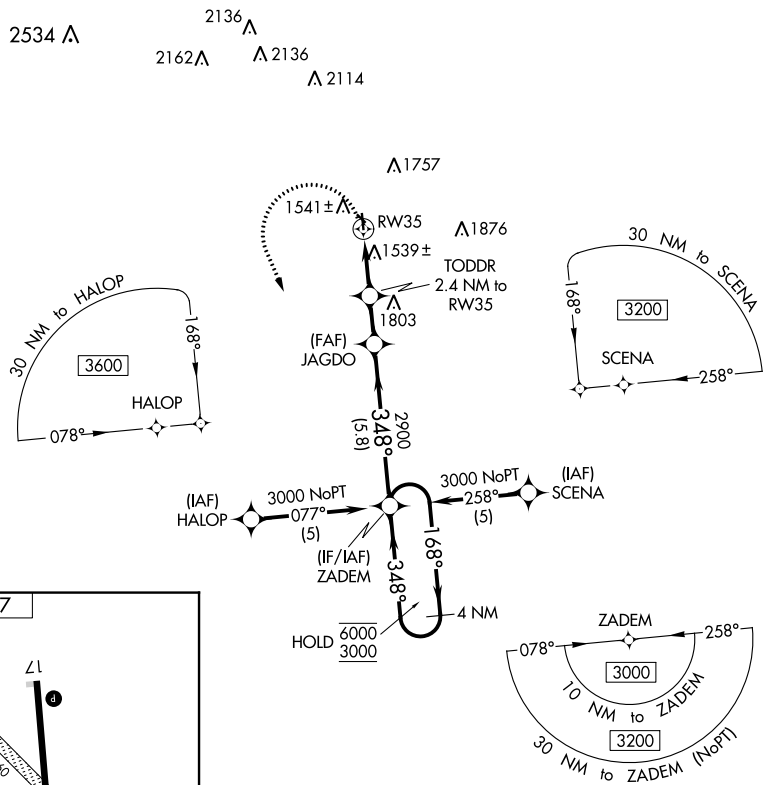

APP CRS	Rwy Idg	N/A
348°	TDZE	N/A
	Apt Elev	1427

RNAV (GPS)-A

HARPER MUNI (8K2)

RNP APCH.		MISSED APPROACH: Climbing left turn to 3000 direct ZADEM and hold.	
<p>▼ Circling NA to Rwys 12 and 30. Procedure NA at night.</p> <p>▲ NA Use Wichita Dwight D Eisenhower Ntl altimeter setting; when not received, procedure NA.</p>	ICT ASOS 125.15	WICHITA APP CON 126.7 353.5	AUNICOM 122.9 (CTAF)

NC-2, 16 MAY 2024 to 13 JUN 2024

NC-2, 16 MAY 2024 to 13 JUN 2024

3000	ZADEM	VGSi and descent angles not coincident (VGSi Angle 3.25/TCH 58).		ZADEM	4 NM Holding Pattern
<p>JAGDO</p> <p>TODDR 2.4 NM to RW35</p> <p>3.25° TCH 40</p> <p>2900</p> <p>2300</p>		<p>168° → 6000</p> <p>← 348° 3000</p>			
<p>← 2.4 NM</p> <p>← 1.7 NM</p> <p>← 5.8 NM</p>					
CATEGORY	A	B	C	D	
C CIRCLING	2020-1 593 (600-1)		NA		