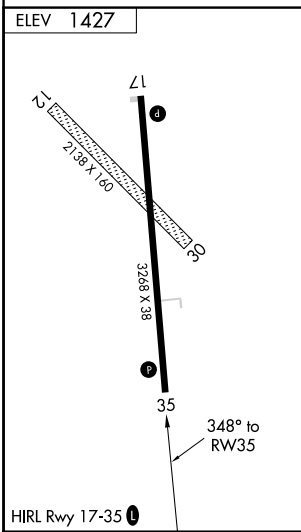

APP CRS	Rwy Idg	N/A
348°	TDZE	N/A
	Apt Elev	1427

RNAV (GPS)-A

HARPER MUNI (8K2)

RNP APCH.		MISSED APPROACH: Climbing left turn to 3000 direct ZADEM and hold.	
<p>▼ Circling NA to Rwys 12 and 30. Procedure NA at night.</p> <p>▲ NA Use Wichita Dwight D Eisenhower Ntl altimeter setting; when not received, procedure NA.</p>	ICT ASOS 125.15	WICHITA APP CON 126.7 353.5	AUNICOM 122.9 (CTAF)

NC-2, 16 MAY 2024 to 13 JUN 2024

NC-2, 16 MAY 2024 to 13 JUN 2024

3000	ZADEM	VGSi and descent angles not coincident (VGSi Angle 3.25/TCH 58).		ZADEM	4 NM Holding Pattern
<p>JAGDO</p> <p>TODDR 2.4 NM to RW35</p> <p>3.25° TCH 40</p> <p>2900</p> <p>2300</p>		<p>168° → 6000</p> <p>← 348° 3000</p>			
<p>← 2.4 NM</p> <p>← 1.7 NM</p> <p>← 5.8 NM</p>					
CATEGORY	A	B	C	D	
C CIRCLING	2020-1 593 (600-1)		NA		