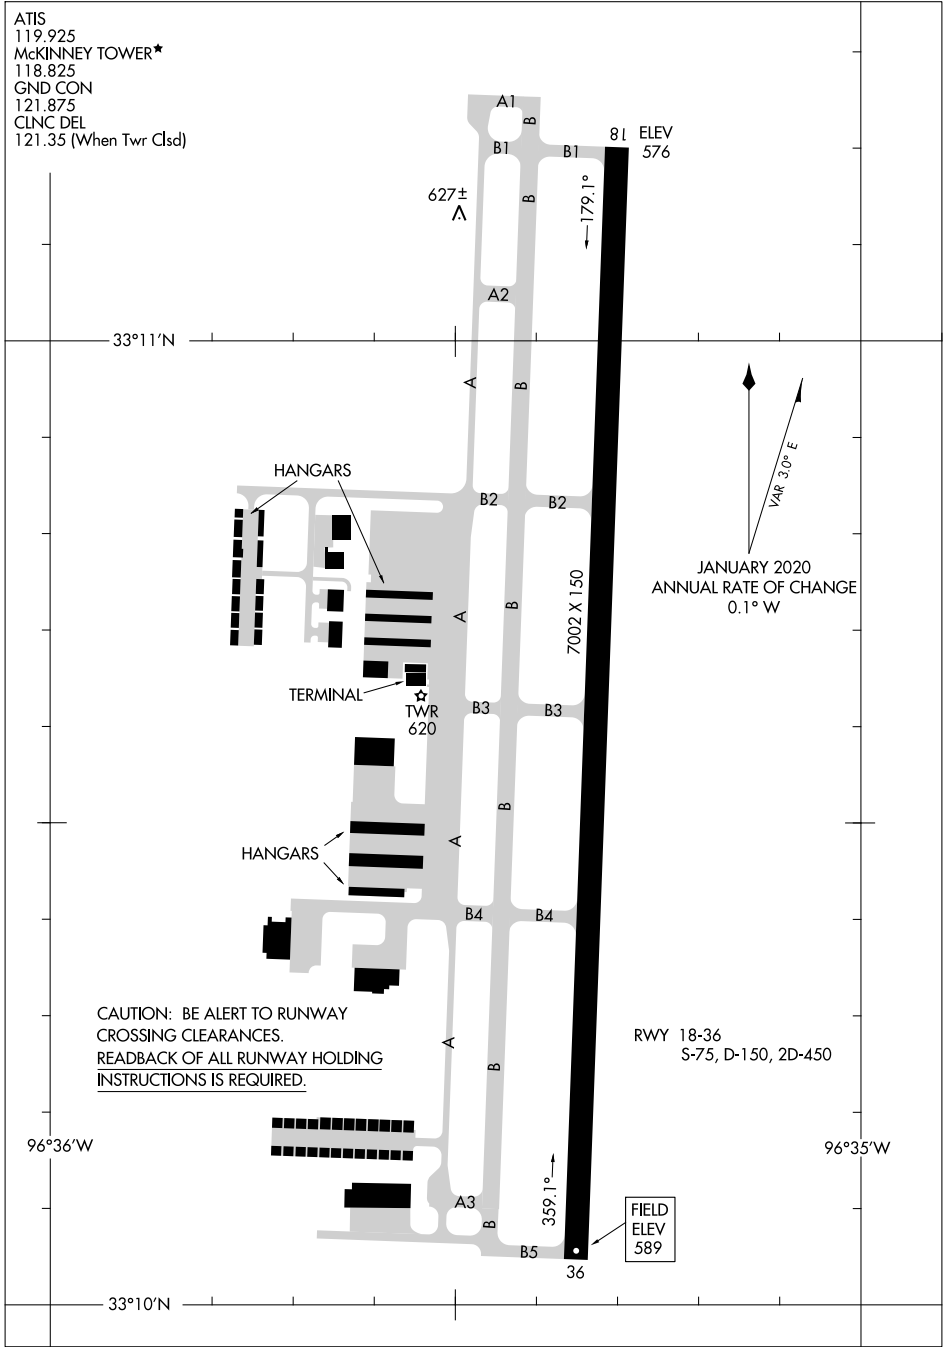

23334

AIRPORT DIAGRAM

AL-6644 (FAA)

MCKINNEY NTL (TKI)
DALLAS, TEXAS

ATIS
 119.925
 MCKINNEY TOWER*
 118.825
 GND CON
 121.875
 CLNC DEL
 121.35 (When Twr Clsd)

CAUTION: BE ALERT TO RUNWAY
 CROSSING CLEARANCES.
 READBACK OF ALL RUNWAY HOLDING
 INSTRUCTIONS IS REQUIRED.

RWY 18-36
 S-75, D-150, 2D-450

FIELD
 ELEV
 589

SC-2, 16 MAY 2024 to 13 JUN 2024

SC-2, 16 MAY 2024 to 13 JUN 2024

AIRPORT DIAGRAM

23334

DALLAS, TEXAS
MCKINNEY NTL (TKI)