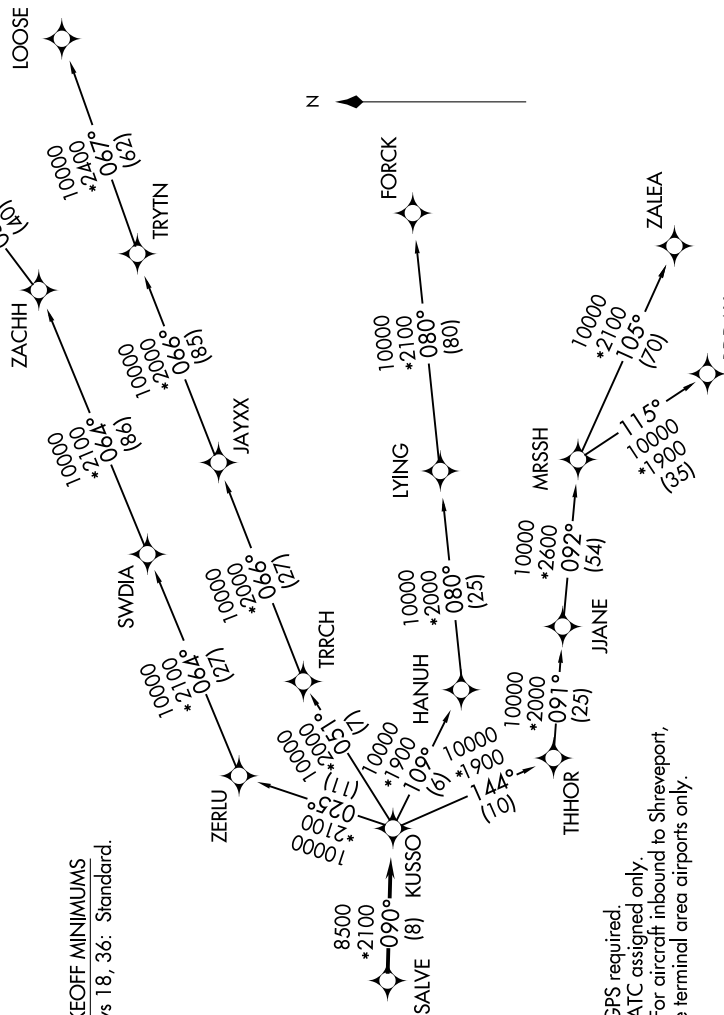

KUSSO ONE DEPARTURE (RNAV)

SC-2, 16 MAY 2024 to 13 JUN 2024

CINC DEL (when hvr closed)
 121.35
 GND CON
 121.875
 MC KINNEY TOWER *
 118.825 (CTAF)
 REGIONAL DEP CON
 124.3 282.275

**TOP ALTITUDE:
 ASSIGNED BY ATC**

TAKEOFF MINIMUMS
 Rwy's 18, 36: Standard.

NOTE: RADAR required.
 NOTE: RNAV 1.
 NOTE: DME/DME/IRU or GPS required.
 NOTE: BDDAY Transition: ATC assigned only.
 NOTE: MRSSH Transition: For aircraft inbound to Shreveport, Jackson and Monroe terminal area airports only.

(NARRATIVE ON FOLLOWING PAGE)

NOTE: Chart not to scale.

SC-2, 16 MAY 2024 to 13 JUN 2024

KUSSO ONE DEPARTURE (RNAV)