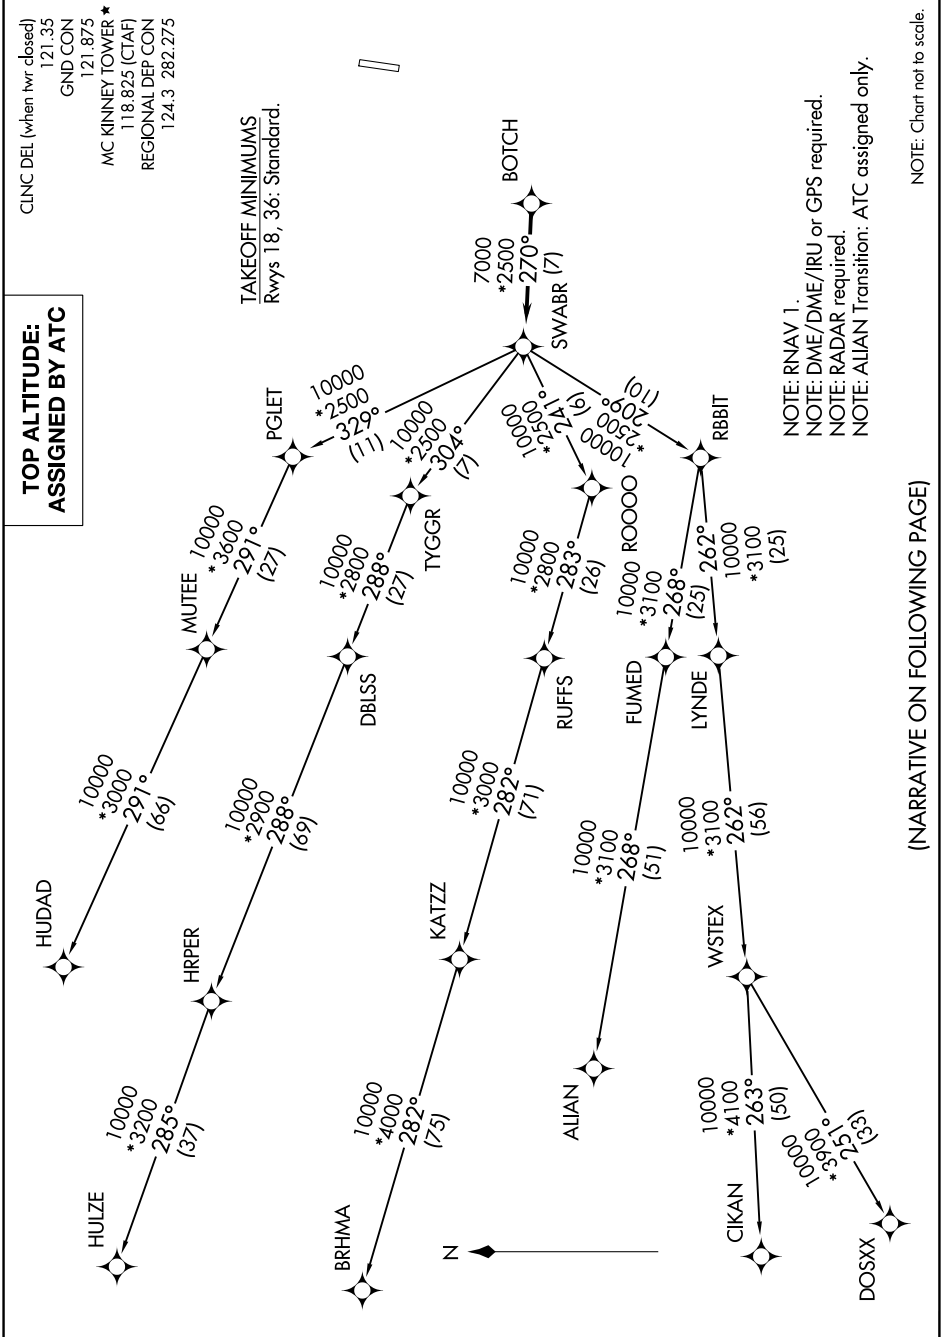

SWABR ONE DEPARTURE (RNAV)

DALLAS, TEXAS

SC-2, 16 MAY 2024 to 13 JUN 2024

SWABR ONE DEPARTURE (RNAV)

(SWABR1 .SWABR) 24MAR22

DALLAS, TEXAS

MCKINNEY NTL (TKI)

(NARRATIVE ON FOLLOWING PAGE)

SC-2, 16 MAY 2024 to 13 JUN 2024