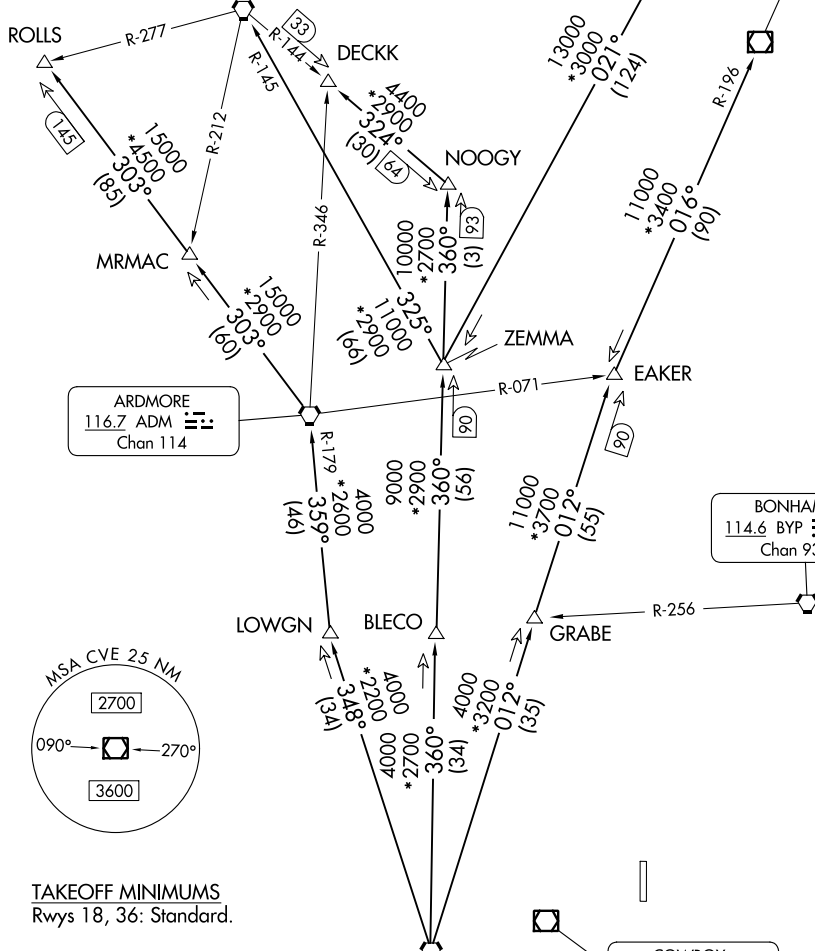

# TEXOMA FIVE DEPARTURE

REGIONAL DEP CON

124.3 282.275  
CLNC DEL (When twr closed)  
121.35  
GND CON  
121.875  
MC KINNEY TOWER ★  
118.825 (CTAF)

**TOP ALTITUDE:  
ASSIGNED BY ATC**

TULSA  
114.4 TUL :...:  
Chan 91

RADAR and DME required.

WILL ROGERS  
114.1 IRW :...:  
Chan 88

OKMULGEE  
114.9 OKM :...:  
Chan 96

ARDMORE  
116.7 ADM :...:  
Chan 114

BONHAM  
114.6 BYP :...:  
Chan 93

RANGER  
115.7 FUZ :...:  
Chan 104

COWBOY  
116.2 CVE :...:  
Chan 109

(CONTINUED ON FOLLOWING PAGE)

NOTE: Chart not to scale.

SC-2, 16 MAY 2024 to 13 JUN 2024

SC-2, 16 MAY 2024 to 13 JUN 2024

# TEXOMA FIVE DEPARTURE