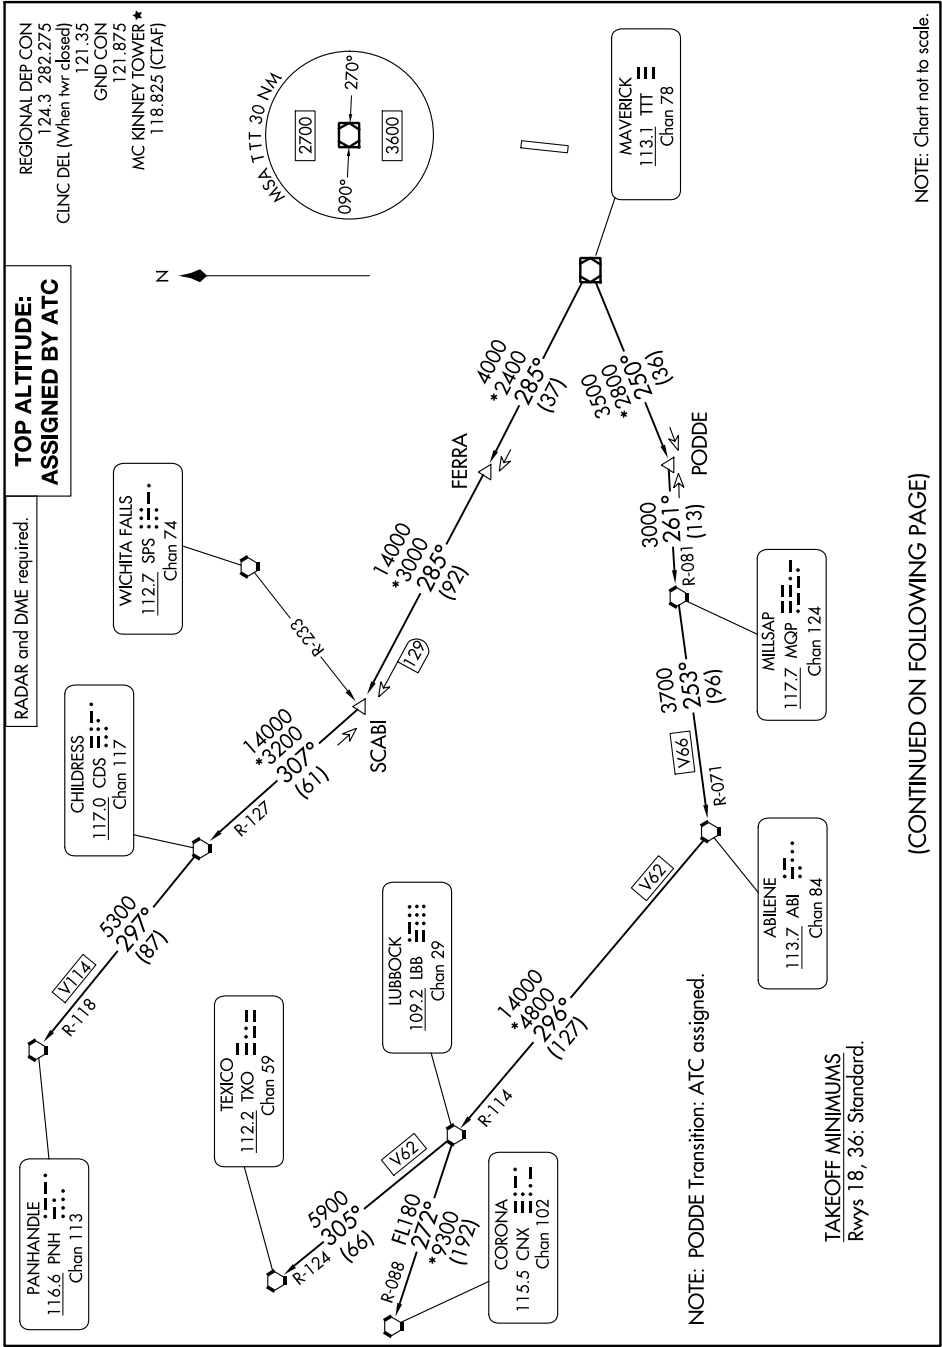

WORTH ONE DEPARTURE

SC-2, 16 MAY 2024 to 13 JUN 2024

WORTH ONE DEPARTURE

(CONTINUED ON FOLLOWING PAGE)

SC-2, 16 MAY 2024 to 13 JUN 2024