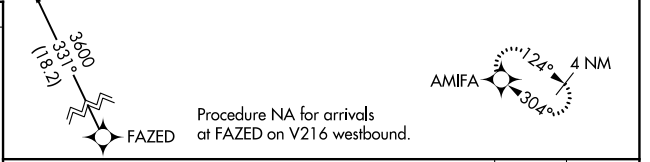

CATEGORY	A	B	C	D
LNNAV MDA	2080-1	615 (700-1)	NA	
CIRCLING	2100-1	632 (700-1)	NA	

NC-2, 16 MAY 2024 to 13 JUN 2024

NC-2, 16 MAY 2024 to 13 JUN 2024