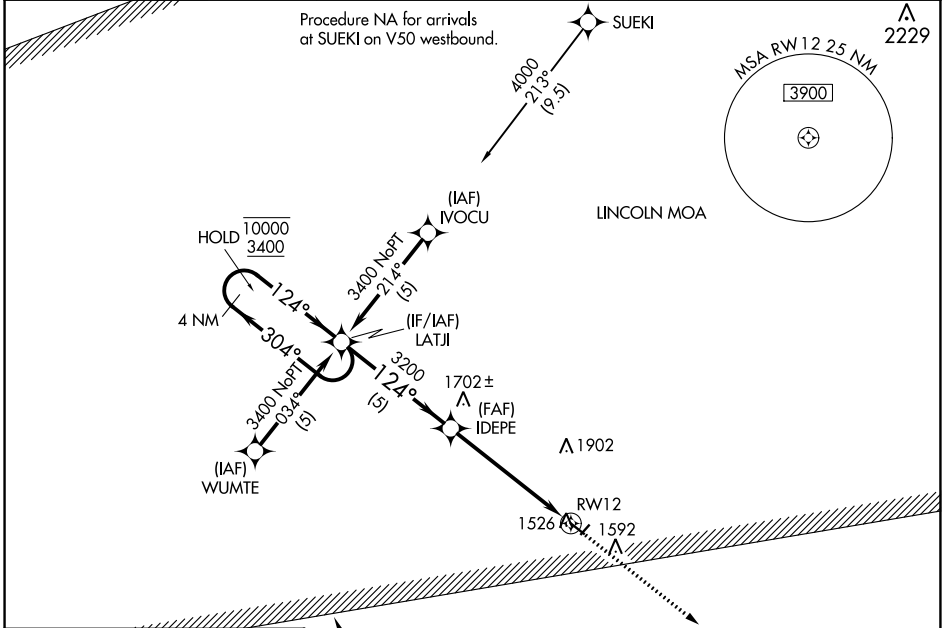

APP CRS 124°	Rwy Idg TDZE Apt Elev	3600 1465 1468
------------------------	-----------------------------	---

RNAV (GPS) RWY 12

HEBRON MUNI (HJH)

RNP APCH-GPS.	MISSED APPROACH: Climb to 3400 direct AMIFA and hold.
---------------	---

AWOS-3 118.525	MINNEAPOLIS CENTER 126.4 317.7	CTAF 122.9
--------------------------	--	----------------------

ELEV 1468	TDZE 1465
-----------	-----------

CATEGORY	A	B	C	D
LNNAV MDA	2080-1	615 (700-1)	NA	
CIRCLING	2100-1	632 (700-1)	NA	

NC-2, 16 MAY 2024 to 13 JUN 2024

NC-2, 16 MAY 2024 to 13 JUN 2024