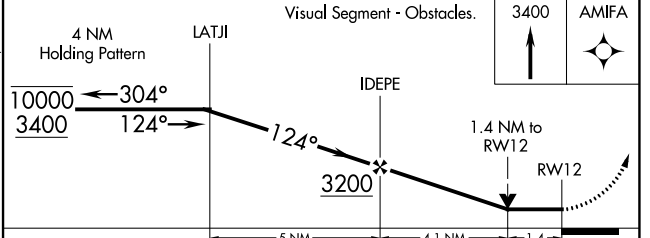

CATEGORY	A	B	C	D
LNNAV MDA	2080-1	615 (700-1)	NA	
CIRCLING	2100-1	632 (700-1)	NA	

NC-2, 16 MAY 2024 to 13 JUN 2024

NC-2, 16 MAY 2024 to 13 JUN 2024