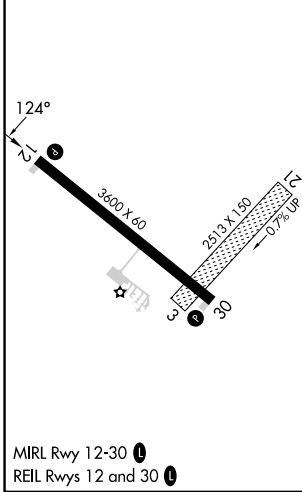

CATEGORY	A	B	C	D
LNNAV MDA	2080-1	615 (700-1)	NA	
CIRCLING	2100-1	632 (700-1)	NA	

NC-2, 16 MAY 2024 to 13 JUN 2024

NC-2, 16 MAY 2024 to 13 JUN 2024