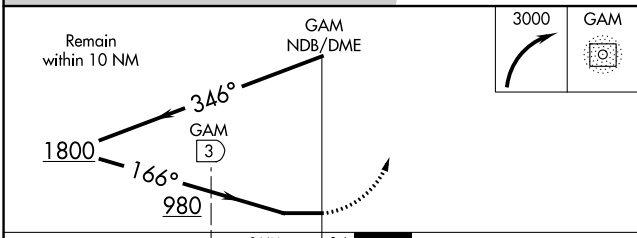

AK, 16 MAY 2024 to 11 JUL 2024

AK, 16 MAY 2024 to 11 JUL 2024

CAUTION: GAM aural ident should be monitored to ensure against possible reception of foreign stations.