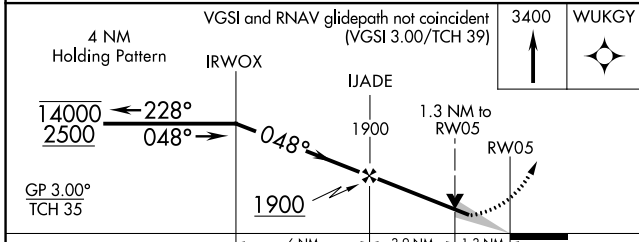

WAAS CH 66004 W05A	APP CRS 048°	Rwy Idg TDZE Apt Elev	5005 196 202
--	------------------------	-----------------------------	---

RNAV (GPS) RWY 5

HARNETT RGNL JETPORT (HRJ)

RNP APCH - GPS.

MISSED APPROACH: Climb to 3400 direct WUKGY and hold, continue climb in hold to 3400.

AWOS-3 119.025	FAYETTEVILLE APP CON 125.175 285.575	UNICOM 122.7 (CTAF) 0
--------------------------	--	--

ELEV 202	TDZE 196
----------	----------

CATEGORY	A	B	C	D
LPV DA	475-1 279 (300-1)			NA
LNAV MDA	640-1	444 (500-1)	640-1 1/8 444 (500-1 3/8)	NA
CIRCLING	660-1 458 (500-1)	720-1 518 (600-1)	780-1 1/2 578 (600-1 1/2)	NA