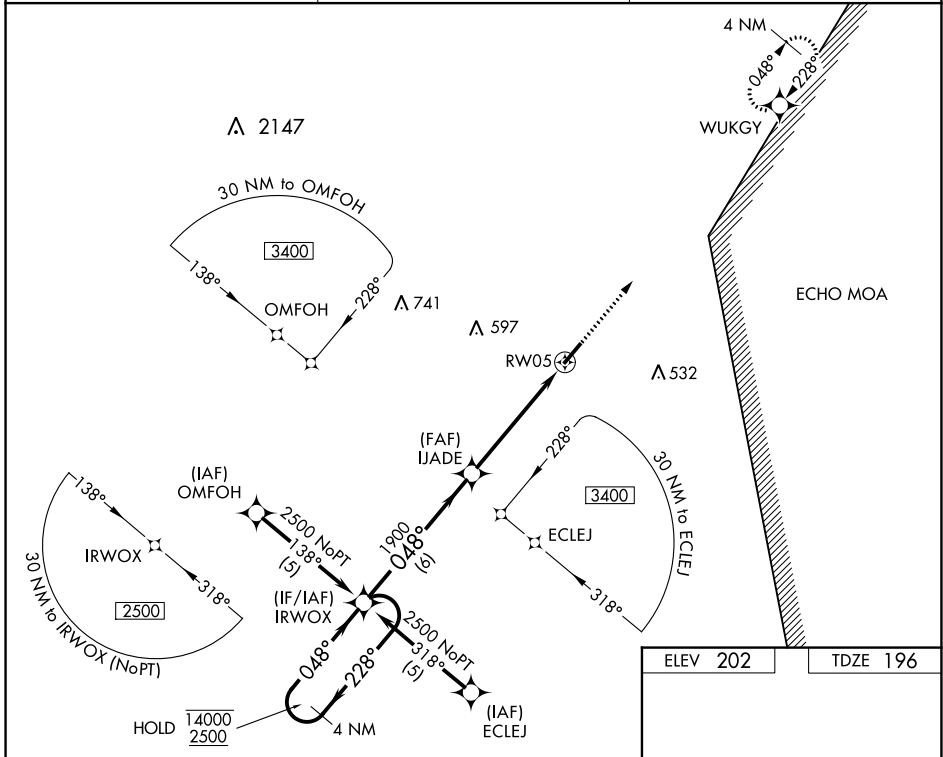

WAAS CH 66004 W05A	APP CRS 048°	Rwy Idg TDZE Apt Elev	5005 196 202
--	------------------------	-----------------------------	---

RNAV (GPS) RWY 5

HARNETT RGNL JETPORT (HRJ)

RNP APCH - GPS.

MISSED APPROACH: Climb to 3400 direct WUKGY and hold, continue climb in hold to 3400.

AWOS-3 119.025	FAYETTEVILLE APP CON 125.175 285.575	UNICOM 122.7 (CTAF) 0
--------------------------	--	--

ELEV 202	TDZE 196
----------	----------

CATEGORY	A	B	C	D
LPV DA	475-1 279 (300-1)			NA
LNAV MDA	640-1	444 (500-1)	640-1 1/8 444 (500-1 3/8)	NA
CIRCLING	660-1 458 (500-1)	720-1 518 (600-1)	780-1 1/2 578 (600-1 1/2)	NA

SE-2, 16 MAY 2024 to 13 JUN 2024

SE-2, 16 MAY 2024 to 13 JUN 2024