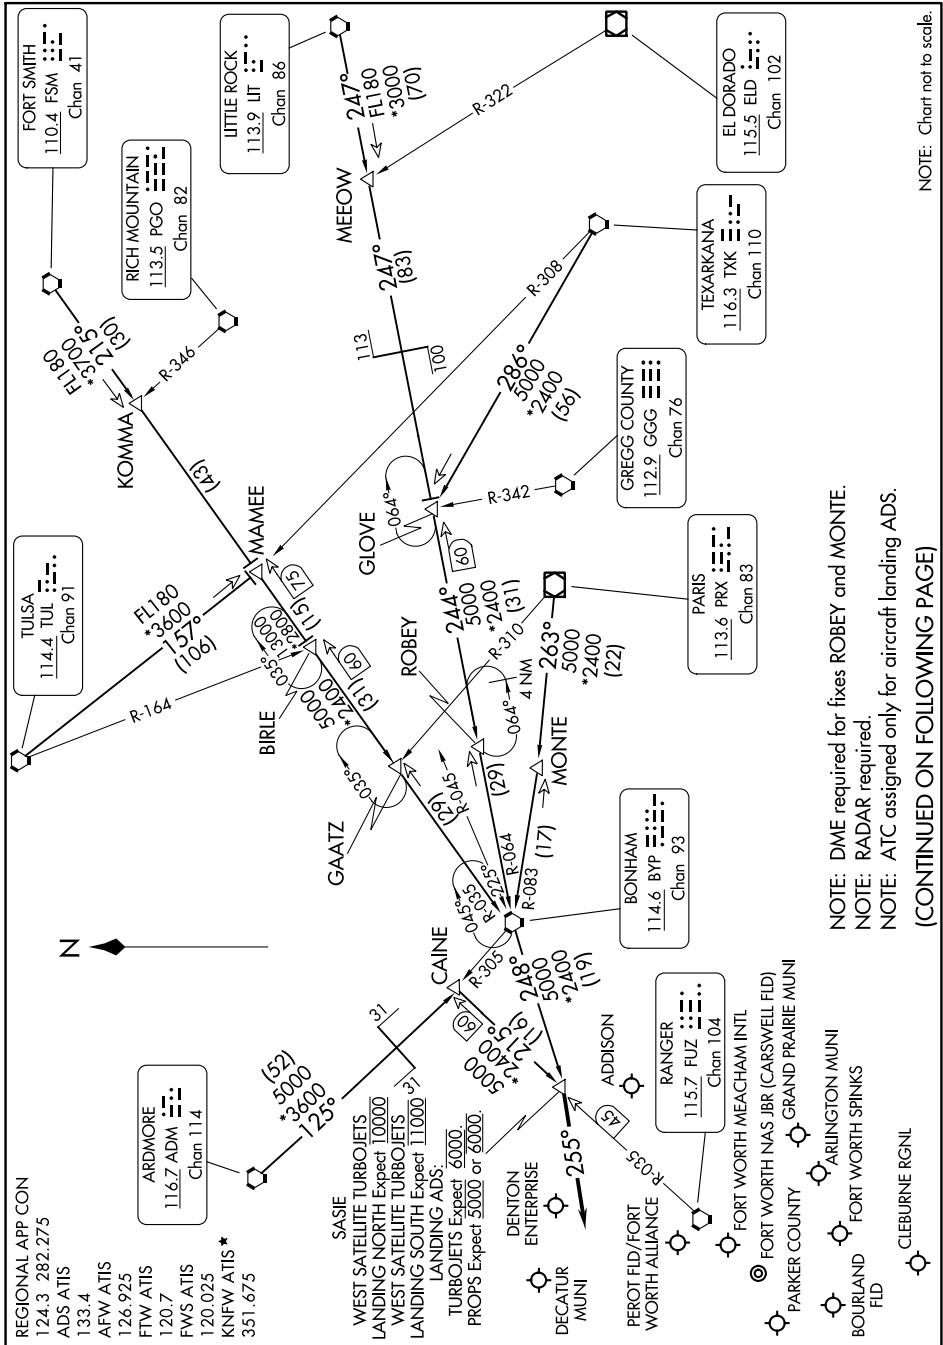

# SASIE SEVEN ARRIVAL

AL-6918 (FAA)

DALLAS-FORT WORTH, TEXAS

SC-2, 16 MAY 2024 to 13 JUN 2024

NOTE: Chart not to scale.

NOTE: DME required for fixes ROBEY and MONTE.  
 NOTE: RADAR required.  
 NOTE: ATC assigned only for aircraft landing ADS.

(CONTINUED ON FOLLOWING PAGE)

# SASIE SEVEN ARRIVAL

DALLAS-FORT WORTH, TEXAS

SC-2, 16 MAY 2024 to 13 JUN 2024