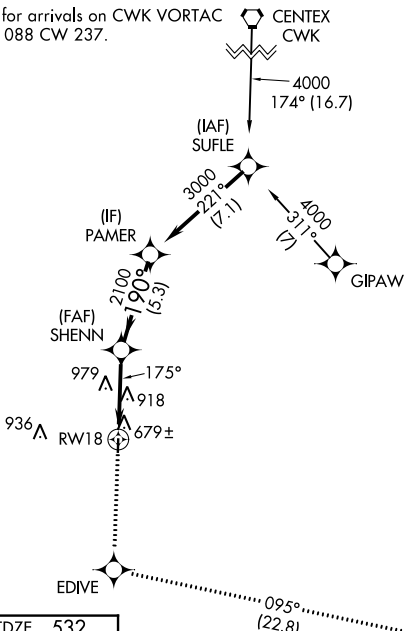

WAAS CH 45922 W18A	APP CRS 175°	Rwy Idg TDZE Apt Elev	4001 532 532
--	------------------------	-----------------------------	---

RNAV (GPS) RWY 18

LOCKHART MUNI (50R)

RNP APCH.

▽ Baro-VNAV NA. Use San Marcos altimeter setting, when not received,
△ NA use Austin-Bergstrom Intl altimeter setting and increase all DA 16 feet,
all MDA 20 feet; increase LNAV Cat B visibility ¼ SM.

MISSED APPROACH: Climb to 4000
direct EDIVE and on track 095° to
SEEDS and hold.

AUSTIN APP CON
120.875 270.25

UNICOM
122.8 (CTAF) 0

Procedure NA for arrivals on CWK VORTAC
airway radials 088 CW 237.

CENTEX
CWK

△ 1615

Procedure NA for arrivals at SEEDS
on T256 eastbound.

CATEGORY	A	B	C	D
LPV DA	815-1 283 (300-1)			NA
LNAV/VNAV DA	883-1¼ 351 (400-1¼)			NA
LNAV MDA	1260-1 728 (800-1)		1260-2 728 (800-2)	NA

SC-3, 16 MAY 2024 to 13 JUN 2024