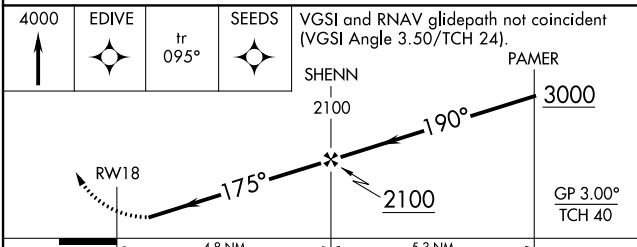

MISSED APPROACH: Climb to 4000
direct EDIVE and on track 095° to
SEEDS and hold.

AUSTIN APP CON
120.875 270.25

UNICOM
122.8 (CTAF) 0

Procedure NA for arrivals on CWK VORTAC
airway radials 088 CW 237.

CENTEX
CWK

△ 1615

Procedure NA for arrivals at SEEDS
on T256 eastbound.

CATEGORY	A	B	C	D
LPV DA	815-1 283 (300-1)			NA
LNAV/VNAV DA	883-1¼ 351 (400-1¼)			NA
LNAV MDA	1260-1 728 (800-1)		1260-2 728 (800-2)	NA

SC-3, 16 MAY 2024 to 13 JUN 2024