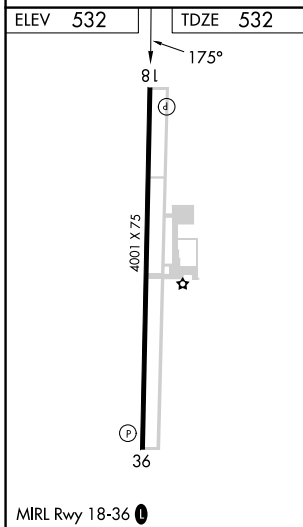

WAAS CH 45922 W18A	APP CRS 175°	Rwy Idg TDZE Apt Elev	4001 532 532
--	------------------------	-----------------------------	---

RNAV (GPS) RWY 18

LOCKHART MUNI (50R)

RNP APCH.

▽ Baro-VNAV NA. Use San Marcos altimeter setting, when not received,
△ NA use Austin-Bergstrom Intl altimeter setting and increase all DA 16 feet,
all MDA 20 feet; increase LNAV Cat B visibility ¼ SM.

MISSED APPROACH: Climb to 4000
direct EDIVE and on track 095° to
SEEDS and hold.

AUSTIN APP CON
120.875 270.25

UNICOM
122.8 (CTAF) 0

Procedure NA for arrivals on CWK VORTAC
airway radials 088 CW 237.

CENTEX
CWK

△ 1615

Procedure NA for arrivals at SEEDS
on T256 eastbound.

CATEGORY	A	B	C	D
LPV DA	815-1 283 (300-1)			NA
LNAV/VNAV DA	883-1¼ 351 (400-1¼)			NA
LNAV MDA	1260-1 728 (800-1)		1260-2 728 (800-2)	NA

SC-3, 16 MAY 2024 to 13 JUN 2024