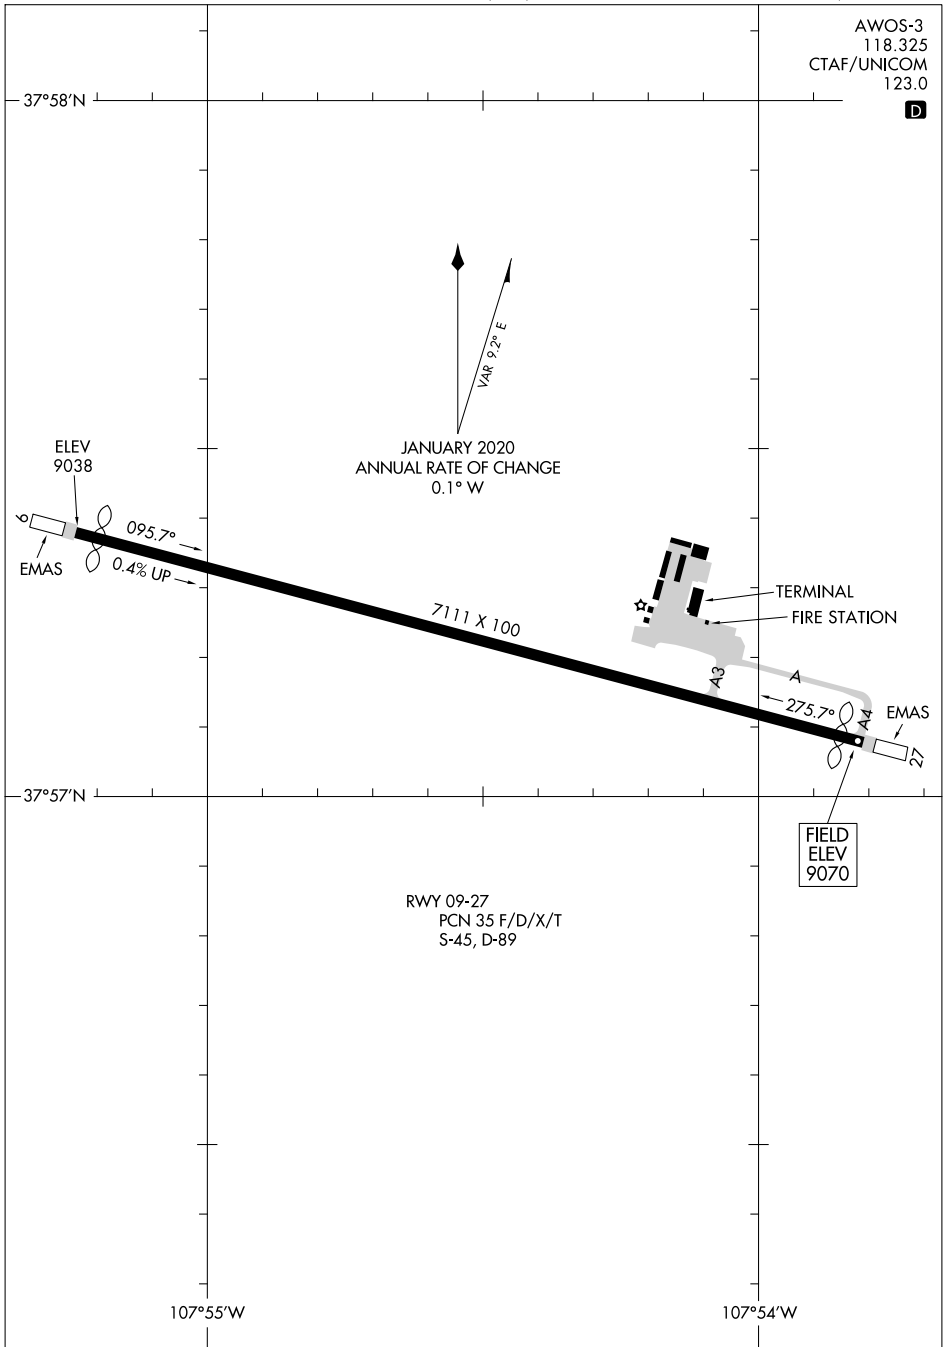

20086

# AIRPORT DIAGRAM

AL-6920 (FAA)

TELLURIDE RGNL (TEX)  
TELLURIDE, COLORADO

AWOS-3  
118.325  
CTAF/UNICOM  
123.0

D

SW-1, 16 MAY 2024 to 13 JUN 2024

SW-1, 16 MAY 2024 to 13 JUN 2024

# AIRPORT DIAGRAM

20086

TELLURIDE, COLORADO  
TELLURIDE RGNL (TEX)