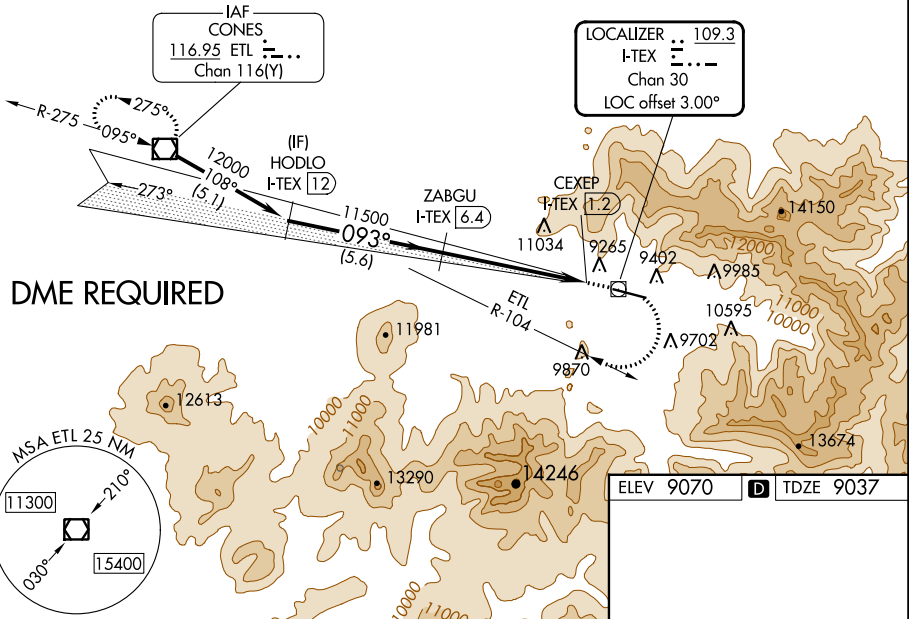

LOC/DME I-TEX 109.3 Chan 30	APP CRS 093°	Rwy Idg 6911 TDZE 9037 Apt Elev 9070
--	------------------------	---

LOC RWY 9

TELLURIDE RGNL (TEX)

⚠ Circling NA north of Rwy 9-27.
⚠ Circling NA at night.
⚠ DME required.

MISSED APPROACH: Climb to 11800 then dimbing right turn to 13500 on ETL R-104 to ETL VOR/DME and hold.

AWOS-3 118.325	DENVER CENTER 125.35 354.05	UNICOM 123.0 (CTAF) 0
--------------------------	---------------------------------------	---------------------------------

Procedure NA for arrivals at ETL VOR/DME on V382 northwest bound.

SW-1, 16 MAY 2024 to 13 JUN 2024

SW-1, 16 MAY 2024 to 13 JUN 2024

CATEGORY	A	B	C	D
S-9	11340-1¼ 2303 (2300-1¼)	11340-1½ 2303 (2300-1½)	NA	
C CIRCLING	11340-1¼ 2270 (2300-1¼)	11340-1½ 2270 (2300-1½)	NA	

ELEV 9070	D TDZE 9037
-----------	--------------------