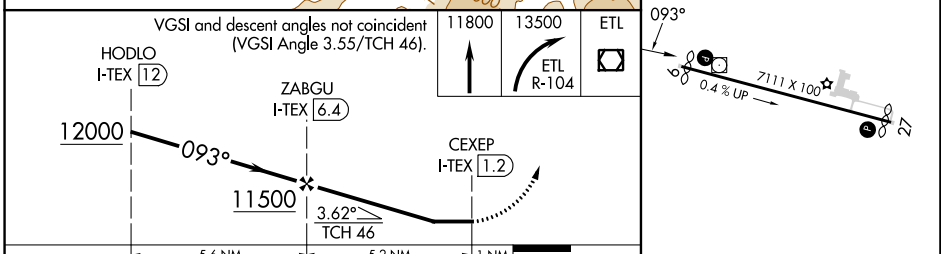

MISSED APPROACH: Climb to 11800 then dimbing right turn to 13500 on ETL R-104 to ETL VOR/DME and hold.

AWOS-3 118.325	DENVER CENTER 125.35 354.05	UNICOM 123.0 (CTAF) 0
--------------------------	---------------------------------------	---------------------------------

Procedure NA for arrivals at ETL VOR/DME on V382 northwest bound.

SW-1, 16 MAY 2024 to 13 JUN 2024

SW-1, 16 MAY 2024 to 13 JUN 2024

CATEGORY	A	B	C	D
S-9	11340-1¼ 2303 (2300-1¼)	11340-1½ 2303 (2300-1½)	NA	
C CIRCLING	11340-1¼ 2270 (2300-1¼)	11340-1½ 2270 (2300-1½)	NA	