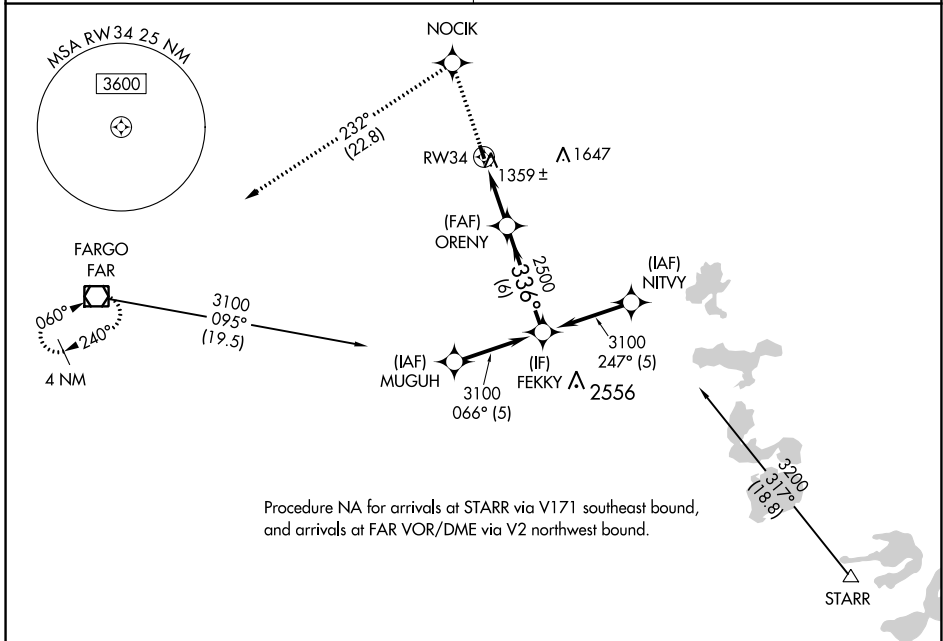

APP CRS 336°	Rwy Idg TDZE Apt Elev	3398 1207 1210
------------------------	-----------------------------	---

RNAV (GPS) RWY 34

HAWLEY MUNI (Ø4Y)

<p>NA DME/DME RNP-0.3 NA. Use Fargo, ND allimeter setting.</p>	<p>MISSED APPROACH: Climb to 2700 direct NOCIK and left turn via 232° track to FAR VOR/DME and hold.</p>
<p>FARGO APP CON 120.4 377.15</p>	<p>UNICOM 122.8 (CTAF)</p>

NC-1, 16 MAY 2024 to 13 JUN 2024

NC-1, 16 MAY 2024 to 13 JUN 2024

2700	NOCIK	232° tr	FAR	
FEKKY				
ORENY				
RW34				
3.9 NM 6 NM				
CATEGORY	A	B	C	D
LNVA MDA	1700-1	493 (500-1)	1700-1¼ 493 (500-1¼)	NA
CIRCLING	1760-1	550 (600-1)	1980-2¼ 770 (800-2¼)	NA