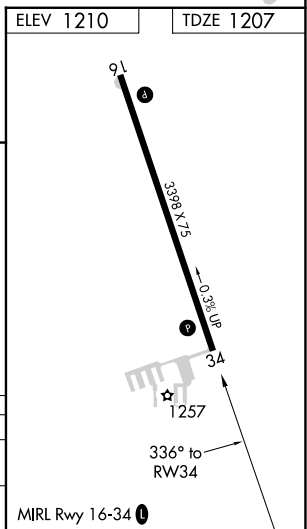

APP CRS 336°	Rwy Idg TDZE Apt Elev	3398 1207 1210
------------------------	-----------------------------	---

RNAV (GPS) RWY 34

HAWLEY MUNI (Ø4Y)

<p>NA DME/DME RNP-0.3 NA. Use Fargo, ND allimeter setting.</p>	<p>MISSED APPROACH: Climb to 2700 direct NOCIK and left turn via 232° track to FAR VOR/DME and hold.</p>
<p>FARGO APP CON 120.4 377.15</p>	<p>UNICOM 122.8 (CTAF)</p>

NC-1, 16 MAY 2024 to 13 JUN 2024

NC-1, 16 MAY 2024 to 13 JUN 2024

2700	NOCIK	232° tr	FAR	
FEKKY				
ORENY				
RW34				
3.9 NM 6 NM				
CATEGORY	A	B	C	D
LNVA MDA	1700-1	493 (500-1)	1700-1¼ 493 (500-1¼)	NA
CIRCLING	1760-1	550 (600-1)	1980-2¼ 770 (800-2¼)	NA