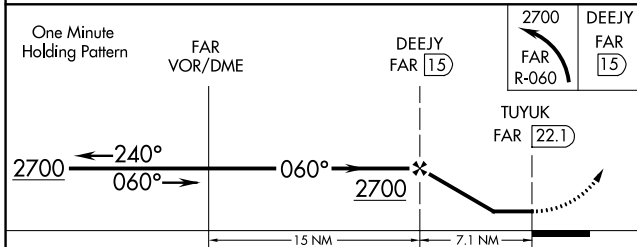

VOR/DME FAR 116.2 Chan 109	APP CRS 060°	Rwy Idg TDZE Apt Elev N/A N/A 1210
--	------------------------	--

VOR/DME-A
HAWLEY MUNI (04Y)

<p>▼ Use Fargo, ND altimeter setting. ▲ NA</p>	<p>MISSED APPROACH: Climbing left turn to 2700 via FAR VOR/DME R-060 to DEEJY/15 DME and hold.</p>
<p>FARGO APP CON 120.4 377.15</p>	<p>UNICOM 122.8 (CTAF)</p>

NoPT for arrival on FAR VOR/DME airway radials 178 CW 340.

NC-1, 16 MAY 2024 to 13 JUN 2024

NC-1, 16 MAY 2024 to 13 JUN 2024

CATEGORY	A	B	C	D
CIRCLING	1760-1 550 (600-1)	1760-1¼ 550 (600-1¼)	1980-2¼ 770 (800-2¼)	NA