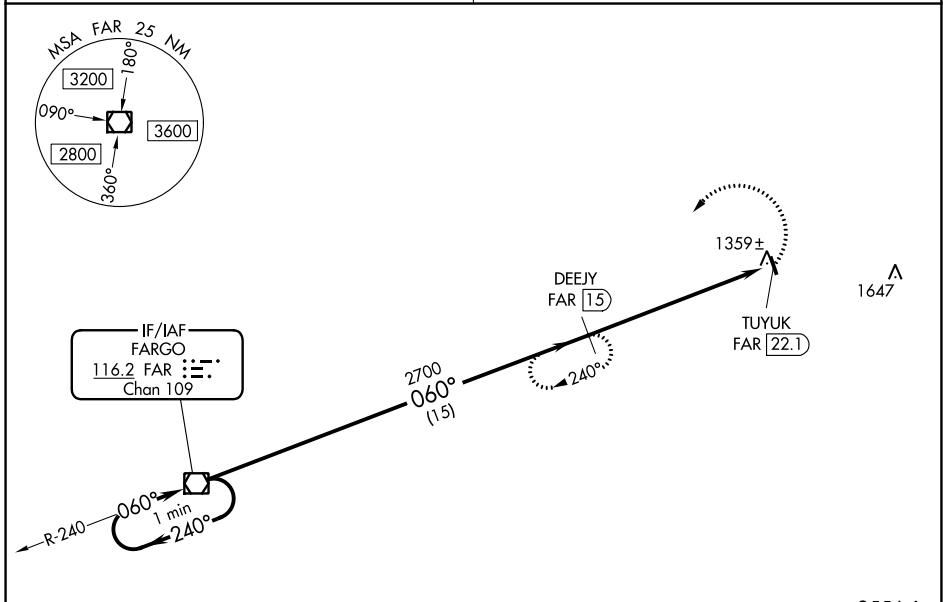

VOR/DME FAR 116.2 Chan 109	APP CRS 060°	Rwy Idg TDZE Apt Elev N/A N/A 1210
--	------------------------	--

VOR/DME-A
HAWLEY MUNI (04Y)

<p>▼ Use Fargo, ND altimeter setting. ▲ NA</p>	<p>MISSED APPROACH: Climbing left turn to 2700 via FAR VOR/DME R-060 to DEEJY/15 DME and hold.</p>
<p>FARGO APP CON 120.4 377.15</p>	<p>UNICOM 122.8 (CTAF)</p>

NoPT for arrival on FAR VOR/DME airway radials 178 CW 340.

NC-1, 16 MAY 2024 to 13 JUN 2024

NC-1, 16 MAY 2024 to 13 JUN 2024

CATEGORY	A	B	C	D
CIRCLING	1760-1 550 (600-1)	1760-1¼ 550 (600-1¼)	1980-2¼ 770 (800-2¼)	NA