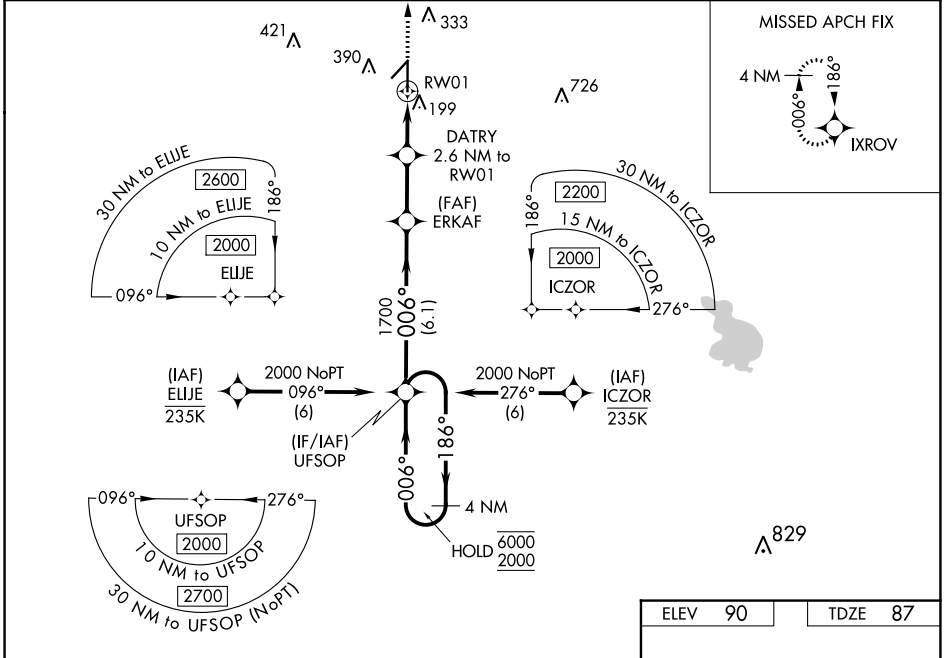

WAAS CH 69636 W01A	APP CRS 006°	Rwy Idg TDZE Apt Elev	6201 87 90
--	------------------------	-----------------------------	---------------------------------------

RNAV (GPS) RWY 1

ZEPHYRHILLS MUNI (ZPH)

RNP APCH.	MISSED APPROACH: Climb to 2000 direct IXROV and hold.
<p>▼ Rwy 1 helicopter visibility reduction below ¾ SM NA.</p> <p>▲ For uncompensated Baro-VNAV systems, LNAV/VNAV NA below -15°C or above 54°C.</p>	

AWOS-3PT 118.975	TAMPA APP CON 119.9 290.3	UNICOM 123.075 (CTAF) 0
----------------------------	-------------------------------------	--

SE-3, 16 MAY 2024 to 13 JUN 2024

SE-3, 16 MAY 2024 to 13 JUN 2024

CATEGORY	A	B	C	D
LPV DA		337-7/8	250 (300-7/8)	
LNAV/VNAV DA		366-7/8	279 (300-7/8)	
LNAV MDA		460-1	373 (400-1)	
C CIRCLING	740-1	650 (700-1)	740-1 3/4 650 (700-1 3/4)	740-2 650 (700-2)