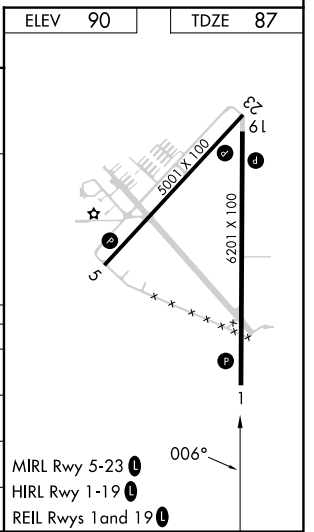

RNP APCH.	MISSED APPROACH: Climb to 2000 direct IXROV and hold.
<p>▼ Rwy 1 helicopter visibility reduction below ¾ SM NA.</p> <p>▲ For uncompensated Baro-VNAV systems, LNAV/VNAV NA below -15°C or above 54°C.</p>	

CATEGORY	A	B	C	D
LPV DA		337-7/8	250 (300-7/8)	
LNAV/VNAV DA		366-7/8	279 (300-7/8)	
LNAV MDA		460-1	373 (400-1)	
C CIRCLING	740-1	650 (700-1)	740-1 3/4 650 (700-1 3/4)	740-2 650 (700-2)