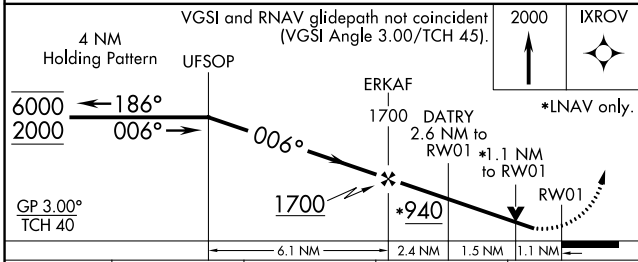

CATEGORY	A	B	C	D
LPV DA		337-7/8	250 (300-7/8)	
LNAV/VNAV DA		366-7/8	279 (300-7/8)	
LNAV MDA		460-1	373 (400-1)	
C CIRCLING	740-1	650 (700-1)	740-1 3/4 650 (700-1 3/4)	740-2 650 (700-2)