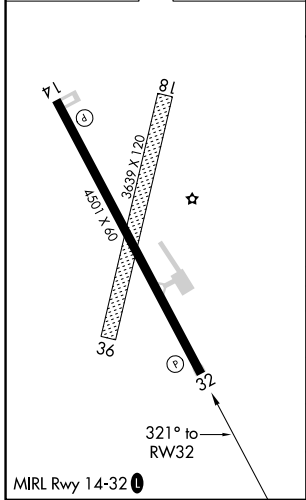

WAAS CH 82728 W32A	APP CRS 321°	Rwy Idg TDZE Apt Elev	4501 3180 3191

RNAV (GPS) RWY 32

BELLE FOURCHE MUNI (EFC)

RNP APCH.	Baro-VNAV NA. Use Ellsworth altimeter setting.	MISSED APPROACH: Climb to 3800 then climbing right turn to 7600 direct WUNKI and hold. Continue climb-in-hold to 7600.

DENVER CENTER 127.95 338.2	AUNICOM 122.8 (CTAF) 0

ELEV 3191	TDZE 3180

Λ 5266

CATEGORY	A	B	C	D
LPV DA	3553-1		373 (400-1)	NA
LNAV/VNAV DA	3558-1		378 (400-1)	NA
LNAV MDA	3660-1	480 (500-1)	3660-1³/₈ 480 (500-1³/₈)	NA
C CIRCLING	3780-1 589 (600-1)	3820-1 629 (700-1)	3820-1³/₄ 629 (700-1³/₄)	NA

NC-1, 16 MAY 2024 to 13 JUN 2024

NC-1, 16 MAY 2024 to 13 JUN 2024