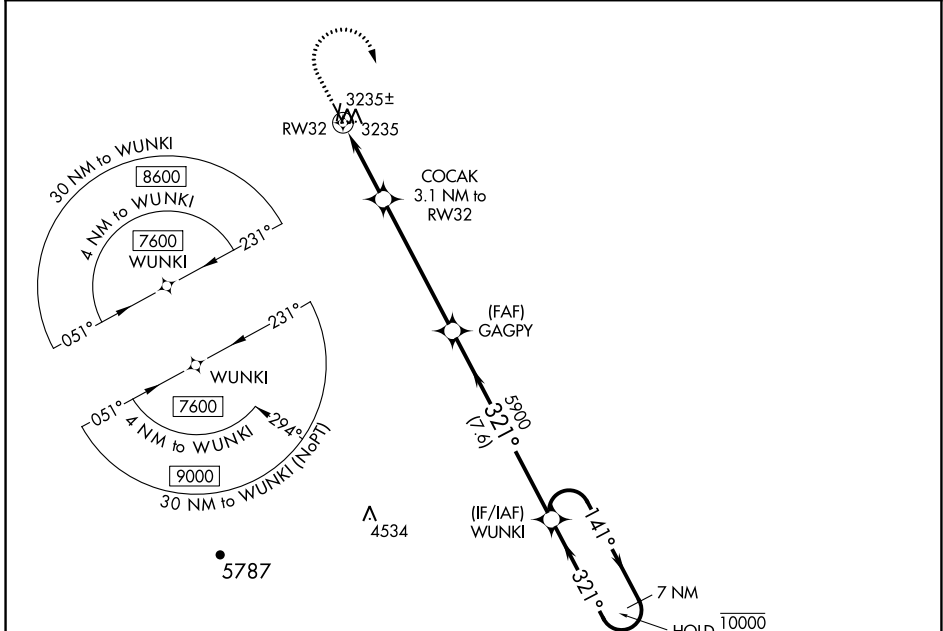

WAAS CH 82728 W32A	APP CRS 321°	Rwy Idg TDZE Apt Elev	4501 3180 3191
--	------------------------	-----------------------------	---

RNAV (GPS) RWY 32

BELLE FOURCHE MUNI (EFC)

RNP APCH.	Baro-VNAV NA. Use Ellsworth altimeter setting.	MISSED APPROACH: Climb to 3800 then climbing right turn to 7600 direct WUNKI and hold. Continue climb-in-hold to 7600.
-----------	---	--

DENVER CENTER 127.95 338.2	AUNICOM 122.8 (CTAF) 0
--------------------------------------	----------------------------------

ELEV 3191	TDZE 3180
-----------	-----------

Λ 5266

CATEGORY	A	B	C	D
LPV DA	3553-1		373 (400-1)	NA
LNAV/VNAV DA	3558-1		378 (400-1)	NA
LNAV MDA	3660-1	480 (500-1)	3660-1 ³ / ₈ 480 (500-1 ³ / ₈)	NA
C CIRCLING	3780-1 589 (600-1)	3820-1 629 (700-1)	3820-1 ³ / ₄ 629 (700-1 ³ / ₄)	NA

NC-1, 16 MAY 2024 to 13 JUN 2024

NC-1, 16 MAY 2024 to 13 JUN 2024