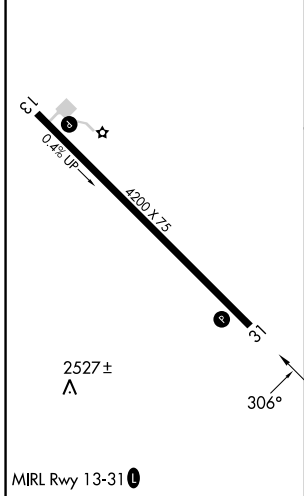

CATEGORY	A	B	C	D
INAV MDA	3020-1	572 (600-1)	NA	
CIRCLING	3240-1 792 (800-1)	3240-1¼ 792 (800-1¼)	NA	

NC-1, 16 MAY 2024 to 13 JUN 2024

NC-1, 16 MAY 2024 to 13 JUN 2024