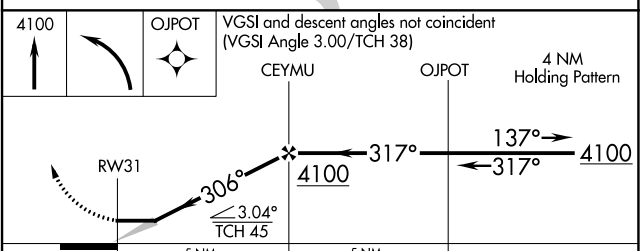

RNAV (GPS) RWY 31

CHEYENNE EAGLE BUTTE (84D)

APP CRS 306°	Rwy Idg 4200 TDZE 2448 Apt Elev 2448
------------------------	---

RNP APCH - GPS.	MISSED APPROACH: Climb to 4100 then turn left direct OJPOT WP and hold.
NA Use Pierre altimeter setting.	
MINNEAPOLIS CENTER 135.25 256.7	AUNICOM 122.8 (CTAF)

ELEV 2448	TDZE 2448
-----------	-----------

CATEGORY	A	B	C	D
INAV MDA	3020-1	572 (600-1)	NA	
CIRCLING	3240-1 792 (800-1)	3240-1¼ 792 (800-1¼)	NA	

NC-1, 16 MAY 2024 to 13 JUN 2024

NC-1, 16 MAY 2024 to 13 JUN 2024