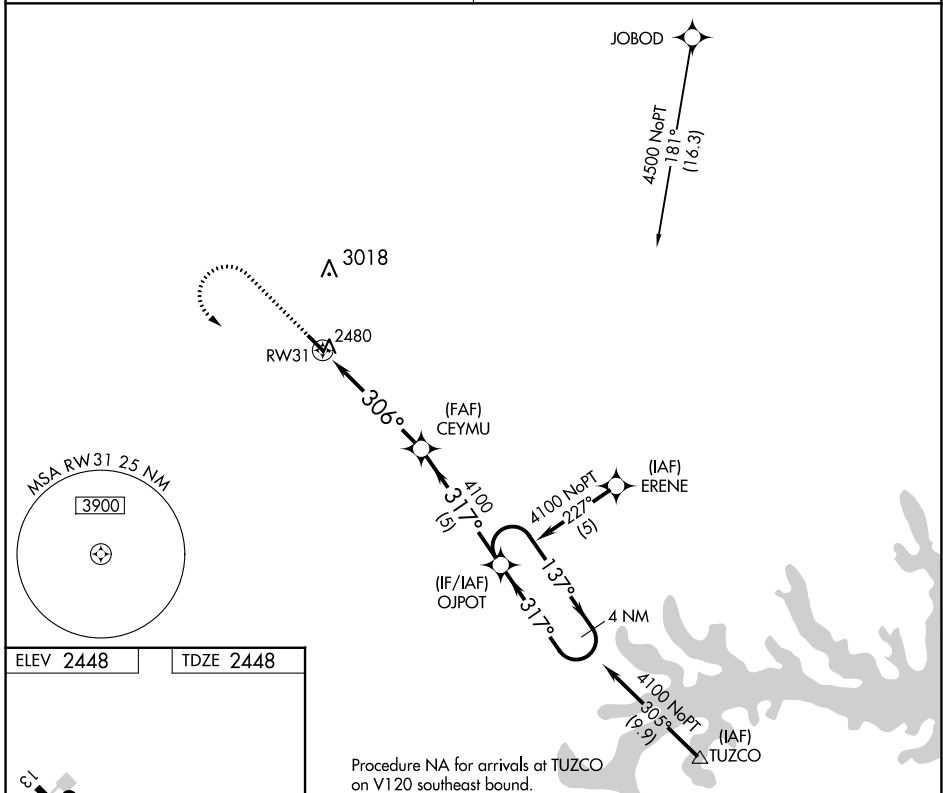

RNAV (GPS) RWY 31

CHEYENNE EAGLE BUTTE (84D)

APP CRS 306°	Rwy Idg 4200 TDZE 2448 Apt Elev 2448
------------------------	---

RNP APCH - GPS.	MISSED APPROACH: Climb to 4100 then turn left direct OJPOT WP and hold.
NA Use Pierre altimeter setting.	
MINNEAPOLIS CENTER 135.25 256.7	AUNICOM 122.8 (CTAF)

ELEV 2448	TDZE 2448
-----------	-----------

CATEGORY	A	B	C	D
INAV MDA	3020-1	572 (600-1)	NA	
CIRCLING	3240-1 792 (800-1)	3240-1¼ 792 (800-1¼)	NA	

NC-1, 16 MAY 2024 to 13 JUN 2024

NC-1, 16 MAY 2024 to 13 JUN 2024