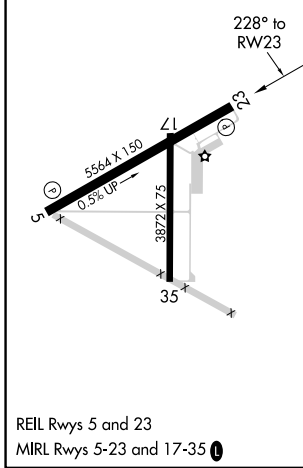

WAAS CH 78044 W23A	APP CRS 228°	Rwy ldg TDZE Apt Elev	5564 1576 1576
--	------------------------	-----------------------------	---

RNAV (GPS) RWY 23

COOLIDGE MUNI (P08)

RNP APCH-GPS.

⚠ Circling Rwy 17, 35 NA at night. For uncompensated Baro-VNAV systems, LNAV/VNAV NA below -18°C or above 54°C.

⚠ MISSED APPROACH: Climb to 2100 then climbing left turn to 3900 direct TOTEC and hold.

AWOS-3PT 119.35	ALBUQUERQUE CENTER 125.4 269.3	UNICOM 123.075 (CTAF) 1
---------------------------	--	--

CATEGORY	A	B	C	D
LPV DA	1826- ³ / ₄	250 (300- ³ / ₄)		NA
LNAV/VNAV DA	1826- ³ / ₄	250 (300- ³ / ₄)		NA
LNAV MDA	1920-1	344 (400-1)		NA
C CIRCLING	2100-1	524 (600-1)		NA