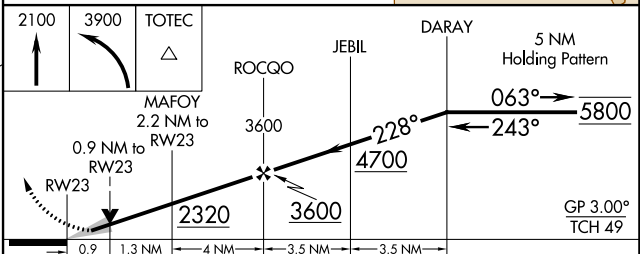

WAAS CH 78044 W23A	APP CRS 228°	Rwy ldg TDZE Apt Elev	5564 1576 1576
--	------------------------	-----------------------------	---

RNAV (GPS) RWY 23

COOLIDGE MUNI (P08)

RNP APCH-GPS.

⚠ Circling Rwy 17, 35 NA at night. For uncompensated Baro-VNAV systems, LNAV/VNAV NA below -18°C or above 54°C.

⚠ MISSED APPROACH: Climb to 2100 then climbing left turn to 3900 direct TOTEC and hold.

AWOS-3PT 119.35	ALBUQUERQUE CENTER 125.4 269.3	UNICOM 123.075 (CTAF) 1
---------------------------	--	--

CATEGORY	A	B	C	D
LPV DA	1826- ³ / ₄	250 (300- ³ / ₄)		NA
LNAV/VNAV DA	1826- ³ / ₄	250 (300- ³ / ₄)		NA
LNAV MDA	1920-1	344 (400-1)		NA
C CIRCLING	2100-1	524 (600-1)		NA

SW-4, 16 MAY 2024 to 13 JUN 2024

SW-4, 16 MAY 2024 to 13 JUN 2024