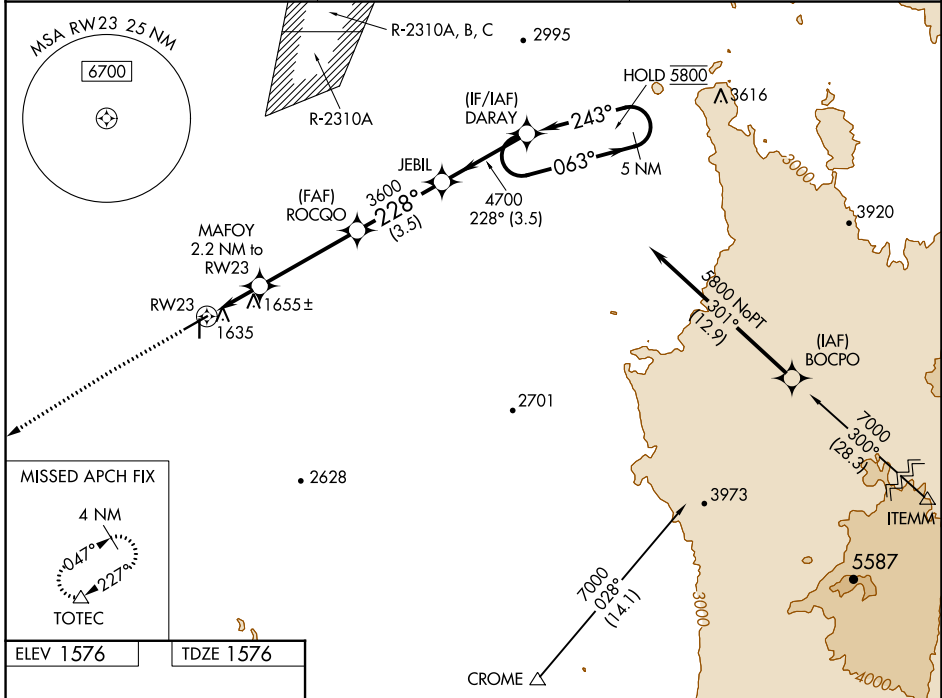

WAAS CH 78044 W23A	APP CRS 228°	Rwy ldg TDZE Apt Elev	5564 1576 1576
--	------------------------	-----------------------------	---

RNAV (GPS) RWY 23

COOLIDGE MUNI (P08)

RNP APCH-GPS.

⚠ Circling Rwy 17, 35 NA at night. For uncompensated Baro-VNAV systems, LNAV/VNAV NA below -18°C or above 54°C.

⚠ MISSED APPROACH: Climb to 2100 then climbing left turn to 3900 direct TOTEC and hold.

AWOS-3PT 119.35	ALBUQUERQUE CENTER 125.4 269.3	UNICOM 123.075 (CTAF) 1
---------------------------	--	--

CATEGORY	A	B	C	D
LPV DA	1826- ³ / ₄	250 (300- ³ / ₄)		NA
LNAV/VNAV DA	1826- ³ / ₄	250 (300- ³ / ₄)		NA
LNAV MDA	1920-1	344 (400-1)		NA
C CIRCLING	2100-1	524 (600-1)		NA

SW-4, 16 MAY 2024 to 13 JUN 2024

SW-4, 16 MAY 2024 to 13 JUN 2024