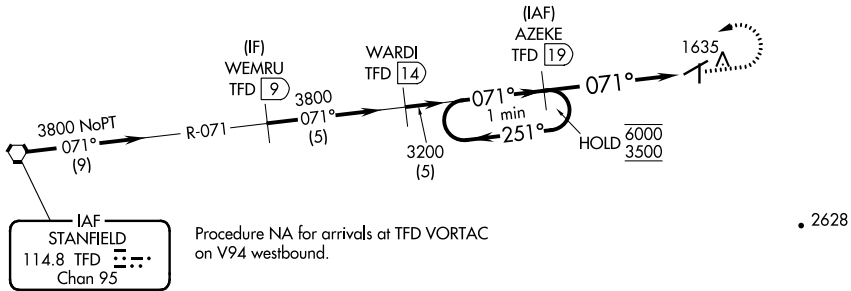

VORTAC TFD 114.8 Chan 95	APP CRS 071°	Rwy Idg TDZE 1564 Apt Elev 1576
--	------------------------	---

VOR RWY 5

COOLIDGE MUNI (P08)

DME required.	MISSED APPROACH: Climb to 2300 then climbing left turn to 3500 on TFD VORTAC R-071 to AZEKE/19 DME and hold.
	Circling Rwy 17-35 NA at night.

AWOS-3PT 119,350	ALBUQUERQUE CENTER 125.4 269.3	UNICOM 123.075 (CTAF)
----------------------------	--	---------------------------------

2874

SW-4, 16 MAY 2024 to 13 JUN 2024

SW-4, 16 MAY 2024 to 13 JUN 2024

ELEV 1576	TDZE 1564
------------------	------------------