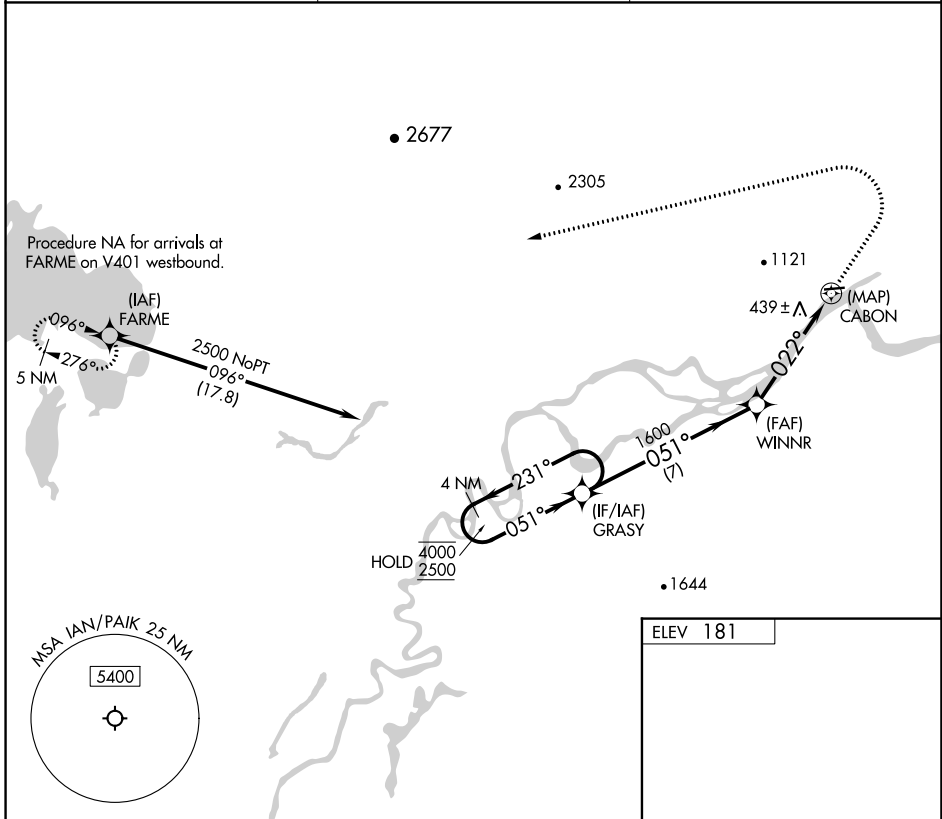

APP CRS <b>022°</b>	Rwy Idg TDZE Apt Elev	<b>N/A</b> <b>N/A</b> <b>181</b>
------------------------	-----------------------------	--

# RNAV (GPS)-A

BOB BAKER MEML (IAN) (PAIK)

RNP APCH.	MISSED APPROACH: Climb to 1900 then climbing left turn to 4200 direct FARME and hold.
NA -29°C	Circling to Rwy 7 NA at night. Circling NA north of Rwy 7-25.

AWOS-3P <b>119,025</b>	ANCHORAGE CENTER <b>119.2 263.0</b>	CTAF <b>122.7</b>
---------------------------	--	----------------------

CATEGORY	A	B	C	D
CIRCLING	800-1 619 (700-1)	820-1 639 (700-1)	1220-3	1039 (1100-3)

MIRL Rwy 7-25

REIL Rwy 25

AK, 16 MAY 2024 to 11 JUL 2024

AK, 16 MAY 2024 to 11 JUL 2024