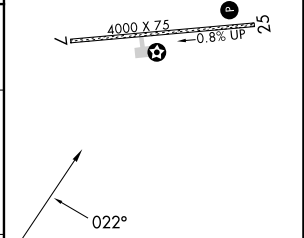

APP CRS 022°	Rwy Idg TDZE Apt Elev	N/A N/A 181

RNAV (GPS)-A

BOB BAKER MEML (IAN) (PAIK)

RNP APCH.	MISSED APPROACH: Climb to 1900 then climbing left turn to 4200 direct FARME and hold.
NA -29°C	Circling to Rwy 7 NA at night. Circling NA north of Rwy 7-25.

AWOS-3P 119,025	ANCHORAGE CENTER 119.2 263.0	CTAF 122.7

CATEGORY	A	B	C	D
CIRCLING	800-1 619 (700-1)	820-1 639 (700-1)	1220-3	1039 (1100-3)

MIRL Rwy 7-25

REIL Rwy 25

AK, 16 MAY 2024 to 11 JUL 2024

AK, 16 MAY 2024 to 11 JUL 2024