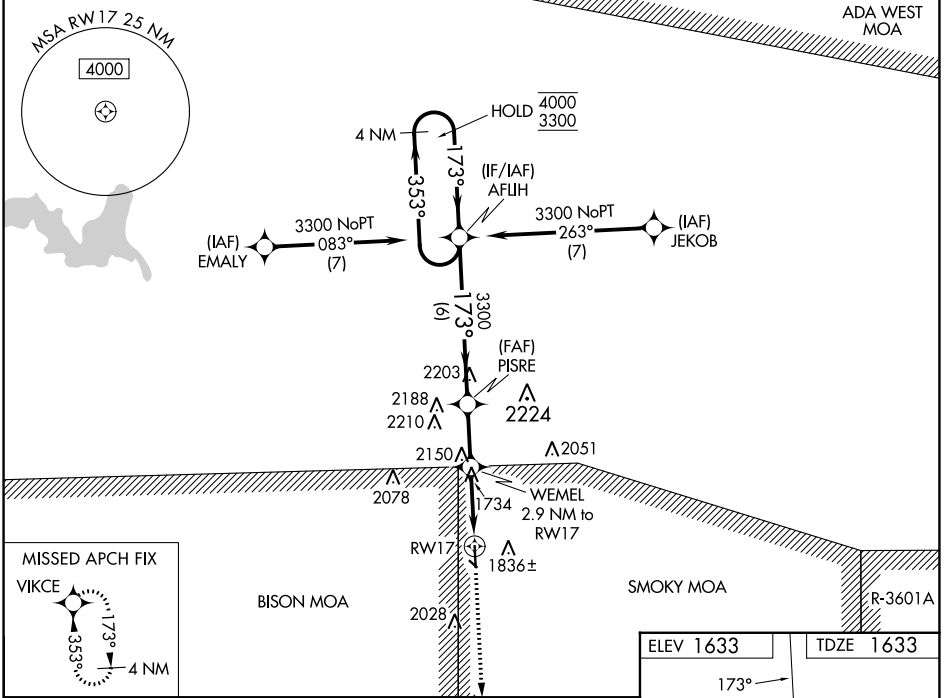

WAAS CH 69444 W17A	APP CRS 173°	Rwy Idg TDZE Apt Elev	4500 1633 1633
--	------------------------	-----------------------------	---

RNAV (GPS) RWY 17

ELLSWORTH MUNI (9K7)

RNP APCH - GPS.	MISSED APPROACH: Climb to 3300 direct VIKCE and hold.
<p>⚠ Circling NA to Rwys 13 and 31. For uncompensated Baro-VNAV systems, LNAV/VNAV NA below -18°C or above 54°C.</p>	

AWOS-3PT 119.675	KANSAS CITY CENTER 134.9 363.2	UNICOM 122.7 (CTAF) 0
----------------------------	--	---------------------------------

CATEGORY	A	B	C	D
LPV DA		1833-1 200 (200-1)		NA
LNAV/VNAV DA		1883-1 250 (300-1)		NA
LNAV MDA		2000-1 367 (400-1)		NA
C CIRCLING	2200-1 567 (600-1)		2540-2 ³ / ₄ 907 (1000-2 ³ / ₄)	NA

NC-2, 16 MAY 2024 to 13 JUN 2024

NC-2, 16 MAY 2024 to 13 JUN 2024