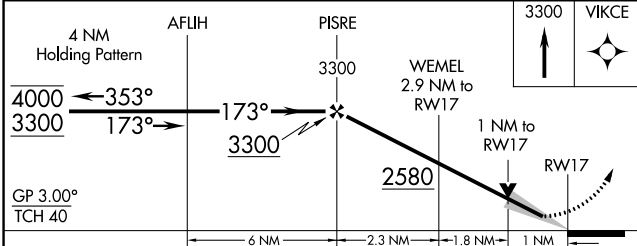

WAAS CH 69444 W17A	APP CRS 173°	Rwy Idg TDZE Apt Elev	4500 1633 1633
--	------------------------	-----------------------------	---

RNAV (GPS) RWY 17

ELLSWORTH MUNI (9K7)

RNP APCH - GPS.	MISSED APPROACH: Climb to 3300 direct VIKCE and hold.
<p>⚠ Circling NA to Rwys 13 and 31. For uncompensated Baro-VNAV systems, LNAV/VNAV NA below -18°C or above 54°C.</p>	

AWOS-3PT 119.675	KANSAS CITY CENTER 134.9 363.2	UNICOM 122.7 (CTAF) 0
----------------------------	--	---------------------------------

CATEGORY	A	B	C	D
LPV DA		1833-1 200 (200-1)		NA
LNAV/VNAV DA		1883-1 250 (300-1)		NA
LNAV MDA		2000-1 367 (400-1)		NA
C CIRCLING	2200-1 567 (600-1)		2540-2 ³ / ₄ 907 (1000-2 ³ / ₄)	NA