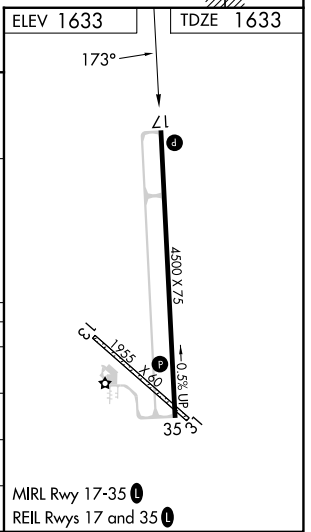

WAAS CH 69444 W17A	APP CRS 173°	Rwy Idg TDZE Apt Elev	4500 1633 1633

RNAV (GPS) RWY 17

ELLSWORTH MUNI (9K7)

RNP APCH - GPS.	MISSED APPROACH: Climb to 3300 direct VIKCE and hold.
⚠ Circling NA to Rwys 13 and 31. For uncompensated Baro-VNAV systems, LNAV/VNAV NA below -18°C or above 54°C.	

AWOS-3PT 119.675	KANSAS CITY CENTER 134.9 363.2	UNICOM 122.7 (CTAF) 0

CATEGORY	A	B	C	D
LPV DA		1833-1 200 (200-1)		NA
LNAV/VNAV DA		1883-1 250 (300-1)		NA
LNAV MDA		2000-1 367 (400-1)		NA
C CIRCLING	2200-1 567 (600-1)		2540-2³/₄ 907 (1000-2³/₄)	NA

NC-2, 16 MAY 2024 to 13 JUN 2024

NC-2, 16 MAY 2024 to 13 JUN 2024