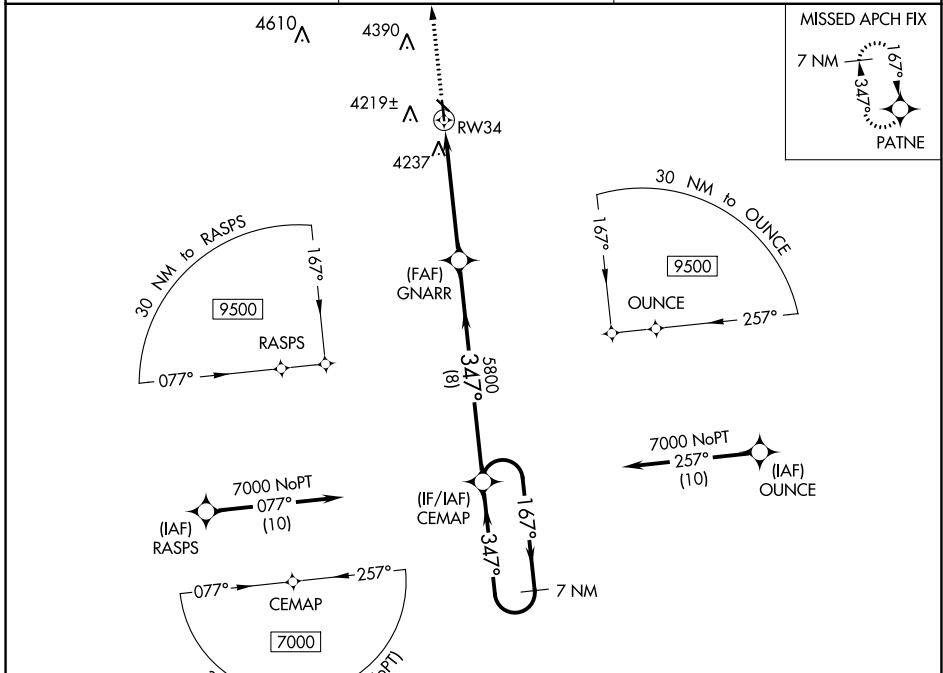

WAAS CH 61241 W34A	APP CRS 347°	Rwy Idg 4201 TDZE 4133 Apt Elev 4138
--	------------------------	---

RNAV (GPS) RWY 34

YUMA MUNI (2V6)

▼ Circling NA to Rws 12 and 30. For uncompensated Baro-VNAV Systems, LNAV/VNAV NA below -23°C (-9°F) or above 54°C (130°F), DME/DME RNP-0.3 NA.

MISSED APPROACH: Climb to 7000 direct PATNE and hold.

AWOS-3 135.375	DENVER CENTER 133.95 317.55	UNICOM 122.8 (CTAF)
--------------------------	---------------------------------------	-------------------------------

SW-1, 16 MAY 2024 to 13 JUN 2024

SW-1, 16 MAY 2024 to 13 JUN 2024

ELEV 4138	TDZE 4133
------------------	------------------

CATEGORY	A	B	C	D
LPV DA	4333-1	200 (200-1)		NA
LNAV/VNAV DA	4383-1	250 (300-1)		NA
LNAV MDA	4500-1	367 (400-1)		NA
C CIRCLING	4620-1 482 (500-1)	4640-1 502 (600-1)	4700-1½ 562 (600-1½)	NA