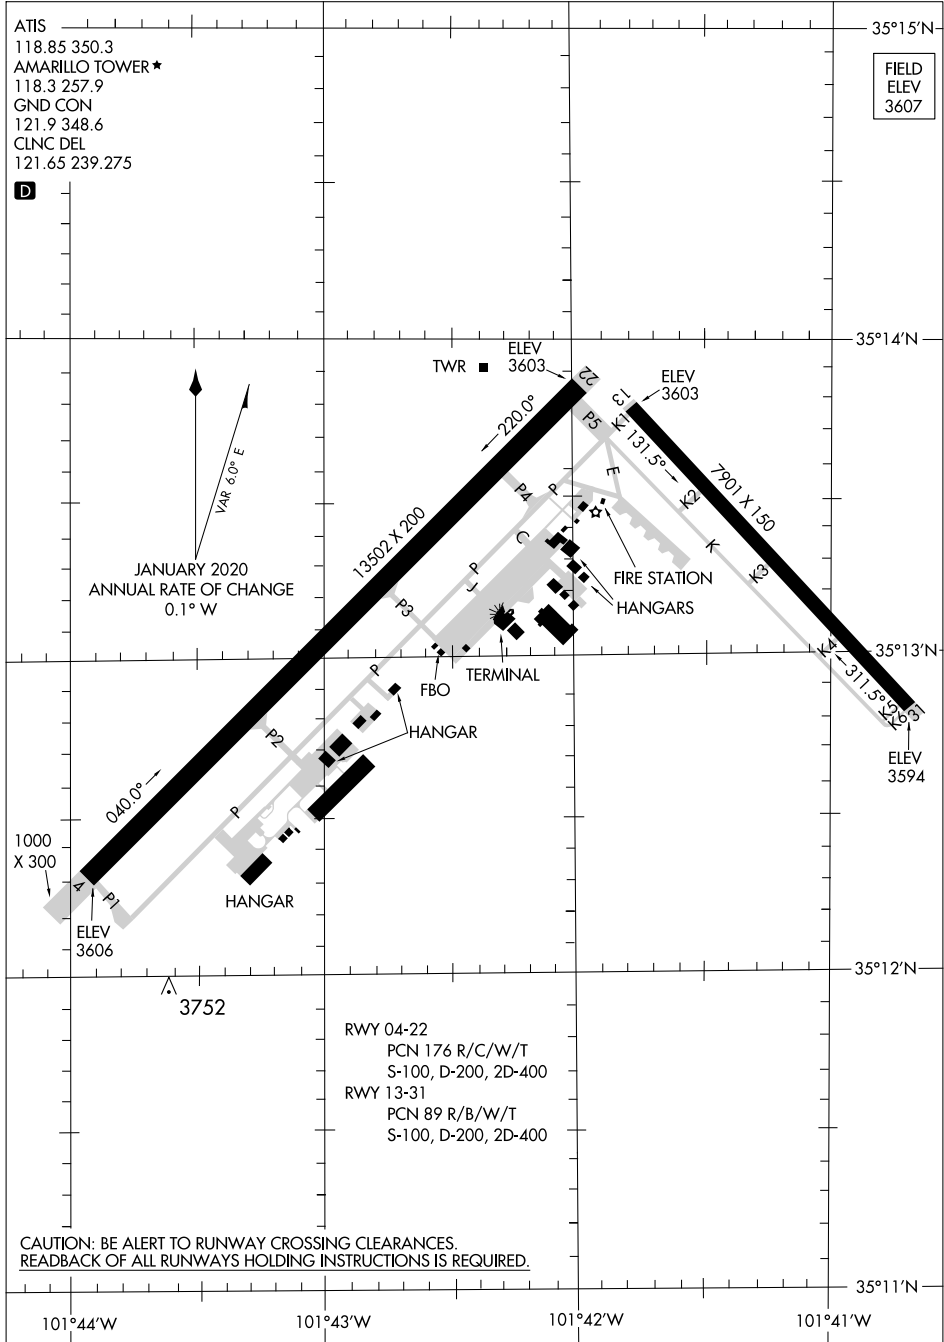

AIRPORT DIAGRAM

RICK HUSBAND AMARILLO INTL (AMA)
AMARILLO, TEXAS

AL-19 (FAA)

SC-2, 13 JUN 2024 to 11 JUL 2024

SC-2, 13 JUN 2024 to 11 JUL 2024

AIRPORT DIAGRAM

RICK HUSBAND AMARILLO INTL (AMA)
AMARILLO, TEXAS