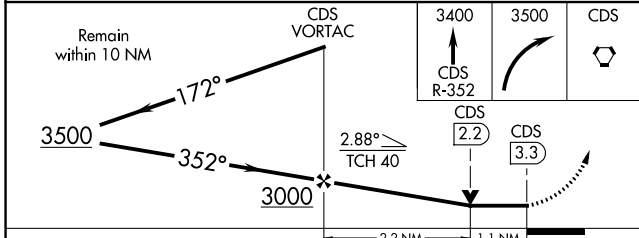

VORTAC CDS 117.0 Chan 117	APP CRS 352°	Rwy Idg TDZE 1954 Apt Elev 1954	5949
---	------------------------	---	-------------

VOR RWY 36

CHILDRESS MUNI (CDS)

⚠ When local altimeter setting not received, use Altus/Quartz Mountain Rgnl altimeter setting and increase all MDA 200 feet, and all visibilities ¼ mile.
⚠ VDP NA when using Altus/Quartz Mountain Rgnl altimeter setting.
 Circling to Rwy 4, 18, 22 NA at night.

MISSED APPROACH: Climb to 3400 via CDS VORTAC R-352 then climbing right turn to 3500 direct CDS VORTAC and hold.

ASOS 135.125	FORT WORTH CENTER 133.5 350.35	UNICOM 122.8 (CTAF) 0
------------------------	--	---------------------------------

CATEGORY	A	B	C	D
S-36	2340-1 386 (400-1)			2340-1¼ 386 (400-1¼)
CIRCLING	2500-1 546 (600-1)	2600-1¾ 646 (700-1¾)		2700-2½ 746 (800-2½)