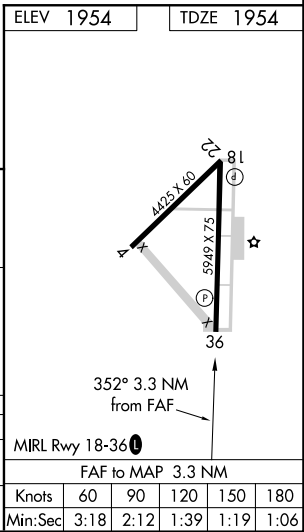

VORTAC CDS 117.0 Chan 117	APP CRS 352°	Rwy Idg TDZE 1954 Apt Elev 1954	5949
---	------------------------	---	-------------

VOR RWY 36

CHILDRESS MUNI (CDS)

⚠ When local altimeter setting not received, use Altus/Quartz Mountain Rgnl altimeter setting and increase all MDA 200 feet, and all visibilities ¼ mile.
⚠ VDP NA when using Altus/Quartz Mountain Rgnl altimeter setting.
 Circling to Rwy 4, 18, 22 NA at night.

MISSED APPROACH: Climb to 3400 via CDS VORTAC R-352 then climbing right turn to 3500 direct CDS VORTAC and hold.

ASOS 135.125	FORT WORTH CENTER 133.5 350.35	UNICOM 122.8 (CTAF) 0
------------------------	--	---------------------------------

CATEGORY	A	B	C	D
S-36	2340-1 386 (400-1)			2340-1¼ 386 (400-1¼)
CIRCLING	2500-1 546 (600-1)	2600-1¾ 646 (700-1¾)		2700-2½ 746 (800-2½)