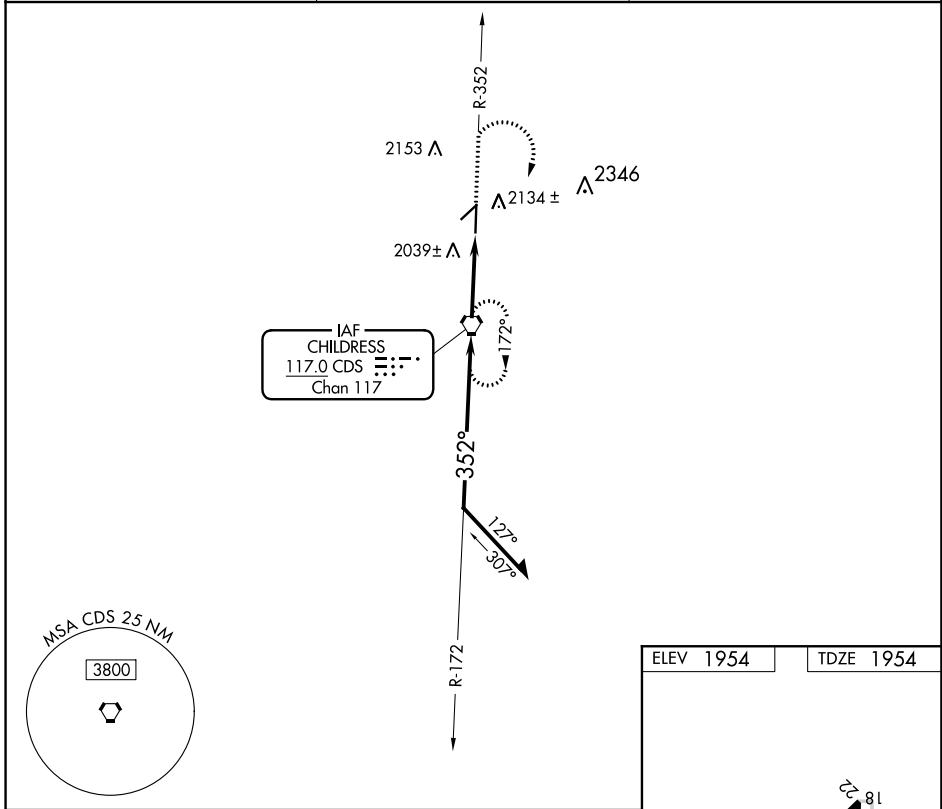

VORTAC CDS 117.0 Chan 117	APP CRS 352°	Rwy Idg TDZE 1954 Apt Elev 1954	5949
---	------------------------	---	-------------

VOR RWY 36

CHILDRESS MUNI (CDS)

⚠ When local altimeter setting not received, use Altus/Quartz Mountain Rgnl altimeter setting and increase all MDA 200 feet, and all visibilities ¼ mile.
⚠ VDP NA when using Altus/Quartz Mountain Rgnl altimeter setting.
 Circling to Rwy 4, 18, 22 NA at night.

MISSED APPROACH: Climb to 3400 via CDS VORTAC R-352 then climbing right turn to 3500 direct CDS VORTAC and hold.

ASOS 135.125	FORT WORTH CENTER 133.5 350.35	UNICOM 122.8 (CTAF) 0
------------------------	--	---------------------------------

CATEGORY	A	B	C	D
S-36	2340-1 386 (400-1)			2340-1¼ 386 (400-1¼)
CIRCLING	2500-1 546 (600-1)	2600-1¾ 646 (700-1¾)		2700-2½ 746 (800-2½)