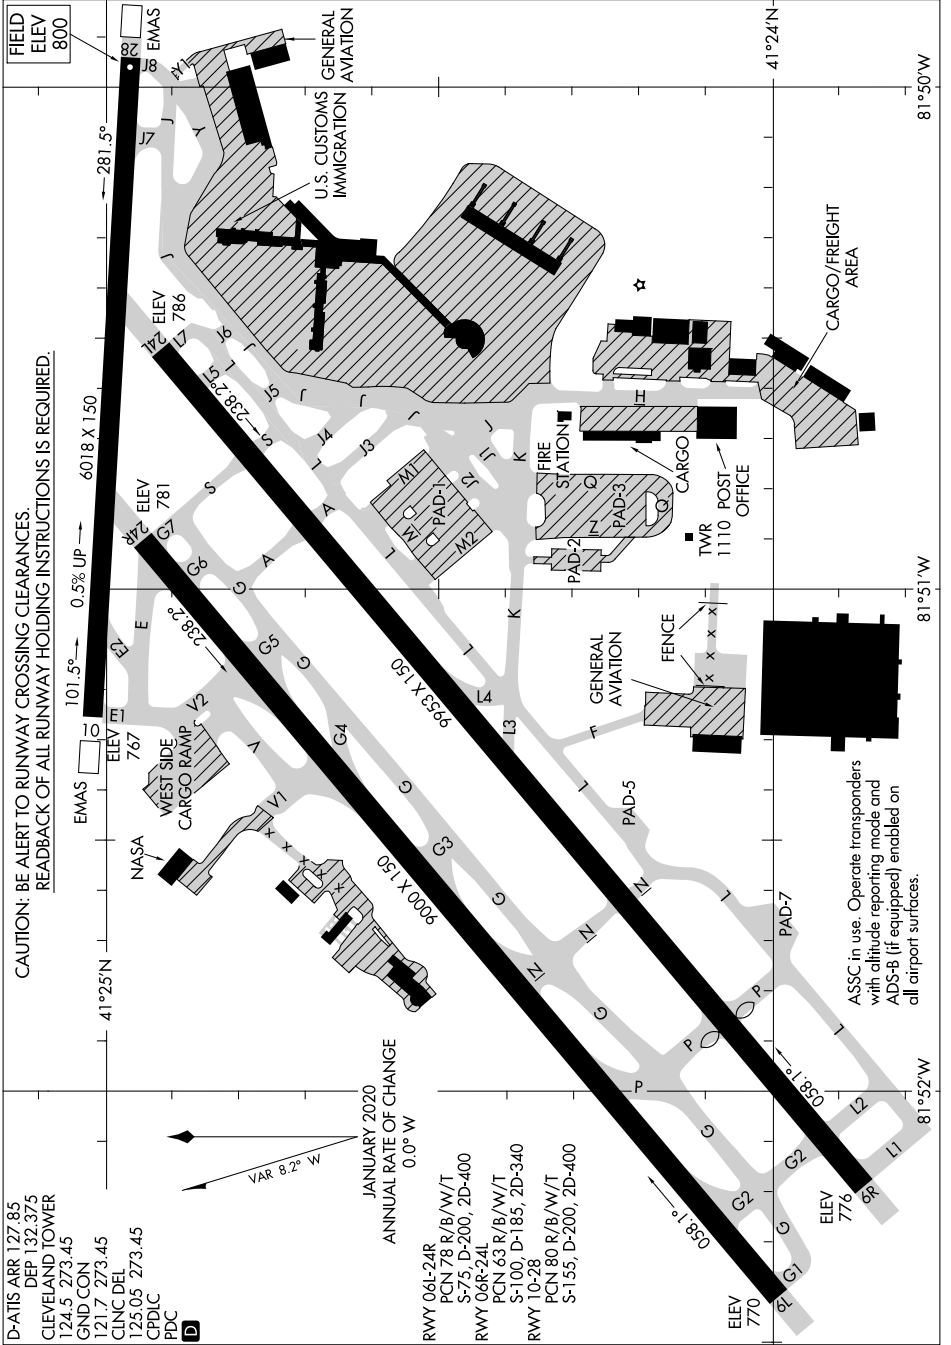

# AIRPORT DIAGRAM

AL-84 (FAA)

CLEVELAND-HOPKINS INTL (CLE)  
CLEVELAND, OHIO

EC-2, 13 JUN 2024 to 11 JUL 2024

EC-2, 13 JUN 2024 to 11 JUL 2024

# AIRPORT DIAGRAM

CLEVELAND, OHIO  
CLEVELAND-HOPKINS INTL (CLE)