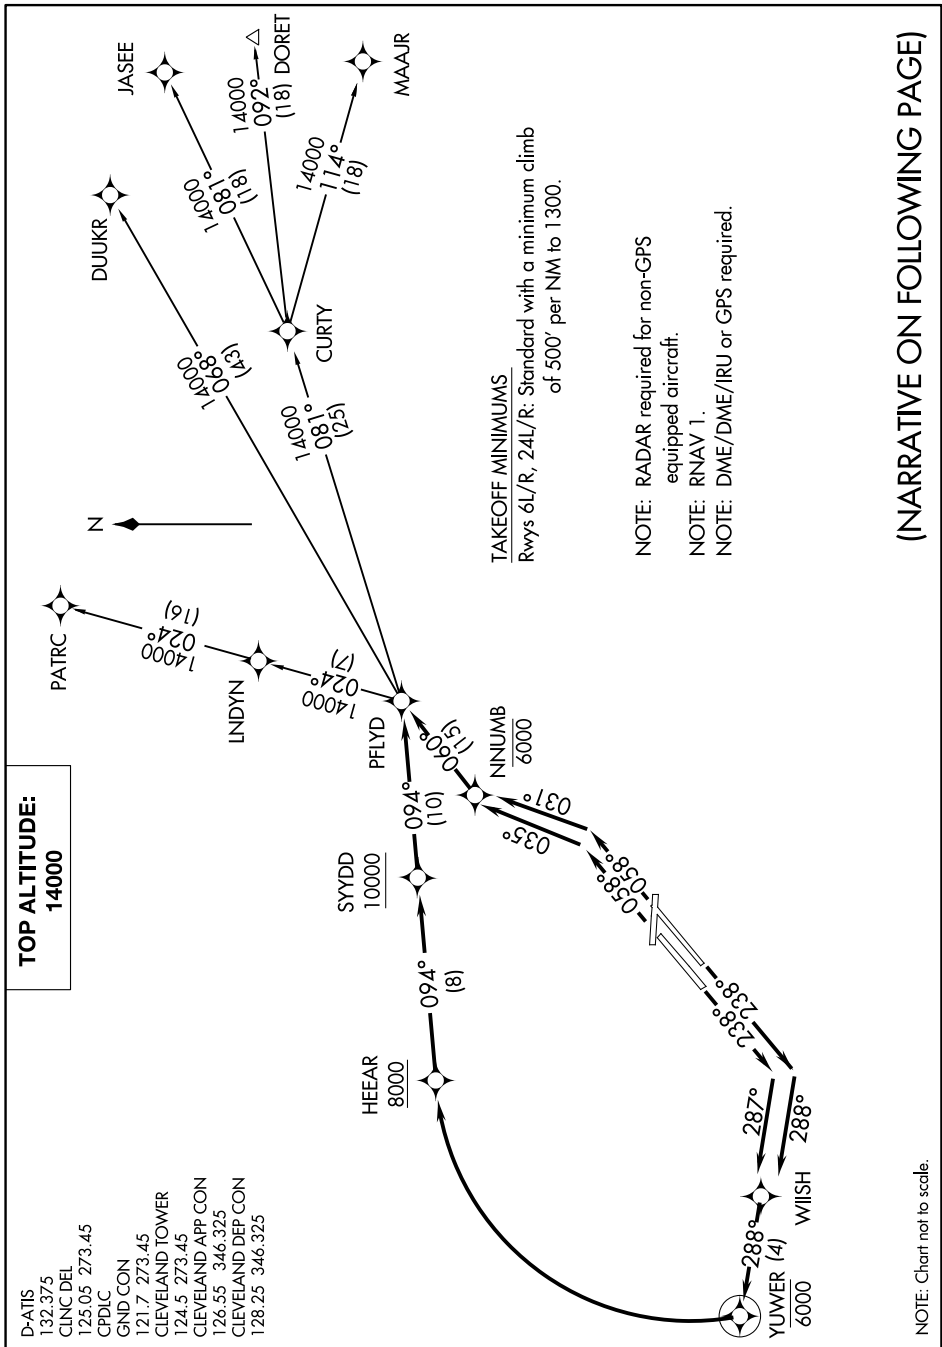

PFLYD ONE DEPARTURE (RNAV)

EC-2, 13 JUN 2024 to 11 JUL 2024

(NARRATIVE ON FOLLOWING PAGE)

EC-2, 13 JUN 2024 to 11 JUL 2024

PFLYD ONE DEPARTURE (RNAV)

(PFLYD1.PFLYD) 19JUL18

CLEVELAND, OHIO

CLEVELAND-HOPKINS INTL (CLE)

NOTE: Chart not to scale.