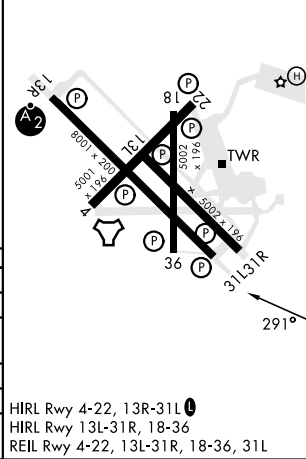

TACAN Z RWY 31L

TACAN NGP Chan 87	APCH CRS 291°	Rwy Idg TDZE Arprt Elev 8001 17 18
-----------------------------	-------------------------	--

[USN]

CORPUS CHRISTI NAS (TRUAX FLD) (KNGP)

▼ When local altimeter setting not received, use Corpus Christi (CRP) Intl altimeter setting. MISSED APPROACH: Climb to 1600 direct NGP TACAN and turn right to intercept R-041 to RYNOL and hold.

ATIS ★ 127.9 290.9	APP CON 128.675 343.75	NAVY CORPUS TOWER ★ 134.85 340.2	GND CON 118.7 257.85	CLNC DEL 314.3	ASR/PAR
------------------------------	----------------------------------	--	--------------------------------	--------------------------	---------

ELEV 18	TDZE 17
---------	---------

CATEGORY	A	B	C	D
S-31L	420-1 403 (500-1)	420-1½ 403 (500-1½)		
CIRCLING	442 (500-1)	442 (500-1)	502 (600-1½)	562 (600-2)
CORPUS CHRISTI (CRP) INTL ALTIMETER SETTING				
S-31L	460-1 443 (500-1)	460-1¾ 443 (500-1¾)		
CIRCLING	500-1 482 (500-1)	522 (600-1½)	620-2 602 (700-2)	

TACAN Z RWY 31L

SC-3, 13 JUN 2024 to 11 JUL 2024

SC-3, 13 JUN 2024 to 11 JUL 2024