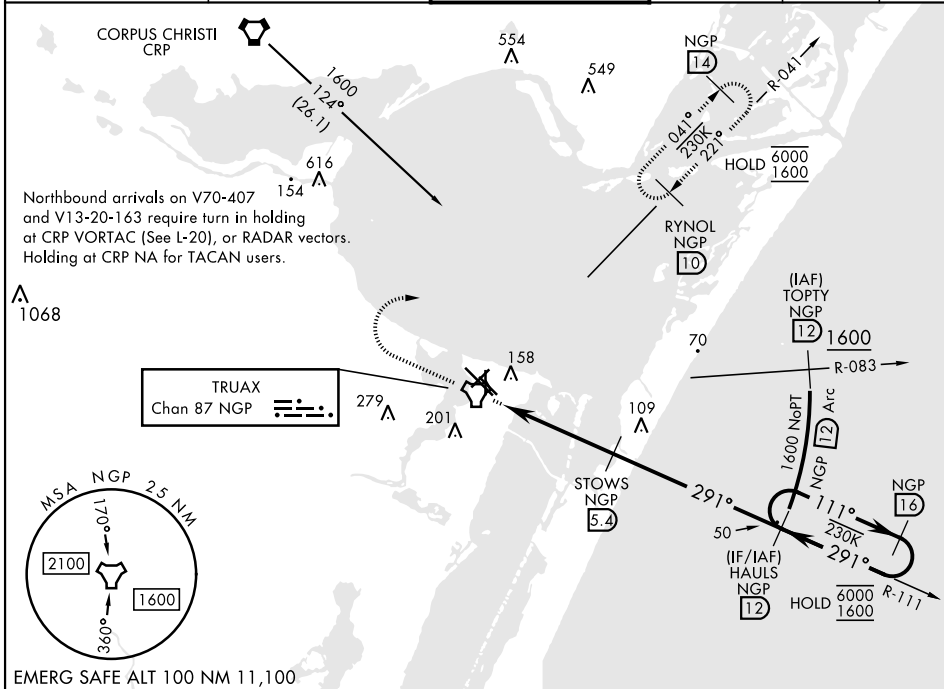

TACAN Z RWY 31L

TACAN NGP Chan 87	APCH CRS 291°	Rwy Idg TDZE Arprt Elev 8001 17 18
-----------------------------	-------------------------	--

[USN]

CORPUS CHRISTI NAS (TRUAX FLD) (KNGP)

▼ When local altimeter setting not received, use Corpus Christi (CRP) Intl altimeter setting. MISSED APPROACH: Climb to 1600 direct NGP TACAN and turn right to intercept R-041 to RYNOL and hold.

ATIS ★ 127.9 290.9	APP CON 128.675 343.75	NAVY CORPUS TOWER ★ 134.85 340.2	GND CON 118.7 257.85	CLNC DEL 314.3	ASR/PAR
------------------------------	----------------------------------	--	--------------------------------	--------------------------	---------

ELEV 18	TDZE 17
---------	---------

CATEGORY	A	B	C	D
S-31L	420-1 403 (500-1)	420-1½ 403 (500-1½)		
CIRCLING	442 (500-1)	442 (500-1)	502 (600-1½)	562 (600-2)
CORPUS CHRISTI (CRP) INTL ALTIMETER SETTING				
S-31L	460-1 443 (500-1)	460-1¾ 443 (500-1¾)		
CIRCLING	500-1 482 (500-1)	522 (600-1½)	620-2 602 (700-2)	

TACAN Z RWY 31L

SC-3, 13 JUN 2024 to 11 JUL 2024

SC-3, 13 JUN 2024 to 11 JUL 2024