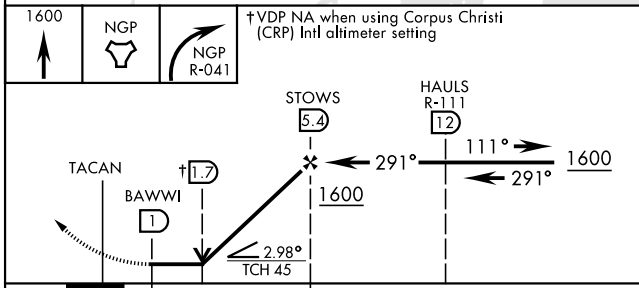

TACAN Z RWY 31L

TACAN NGP Chan 87	APCH CRS 291°	Rwy Idg TDZE Arprt Elev 8001 17 18
-----------------------------	-------------------------	--

[USN]

CORPUS CHRISTI NAS (TRUAX FLD) (KNGP)

▼ When local altimeter setting not received, use Corpus Christi (CRP) Intl altimeter setting. MISSED APPROACH: Climb to 1600 direct NGP TACAN and turn right to intercept R-041 to RYNOL and hold.

ATIS ★ 127.9 290.9	APP CON 128.675 343.75	NAVY CORPUS TOWER ★ 134.85 340.2	GND CON 118.7 257.85	CLNC DEL 314.3	ASR/PAR
------------------------------	----------------------------------	--	--------------------------------	--------------------------	---------

TACAN Z RWY 31L

SC-3, 13 JUN 2024 to 11 JUL 2024

SC-3, 13 JUN 2024 to 11 JUL 2024