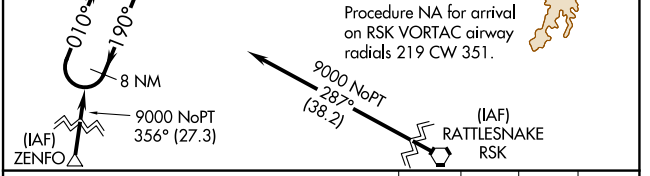

APP CRS	Rwy Idg	7205
024°	TDZE	5918
	Apt Elev	5918

RNAV (GPS) RWY 3

CORTEZ MUNI (CEZ)

RNP APCH.	<p>MISSED APPROACH: Climb to 9800 direct CEZ VOR/DME and on track 313° to YURVE and hold.</p>
<p>▽ ▲</p> <p>Rwy 3 helicopter visibility reduction below ¾ SM NA.</p>	

ASOS 135.625	DENVER CENTER 118.575 348.7	UNICOM 122.8 (CTAF) 0
------------------------	---------------------------------------	---------------------------------

ELEV 5918	D	TDZE 5918
-----------	----------	-----------