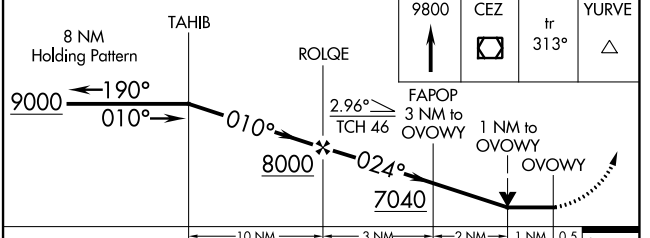

CATEGORY	A	B	C	D
LNAV MDA	6440-1	522 (600-1)	6440-1½	522 (600-1½)

SW-1, 13 JUN 2024 to 11 JUL 2024

SW-1, 13 JUN 2024 to 11 JUL 2024