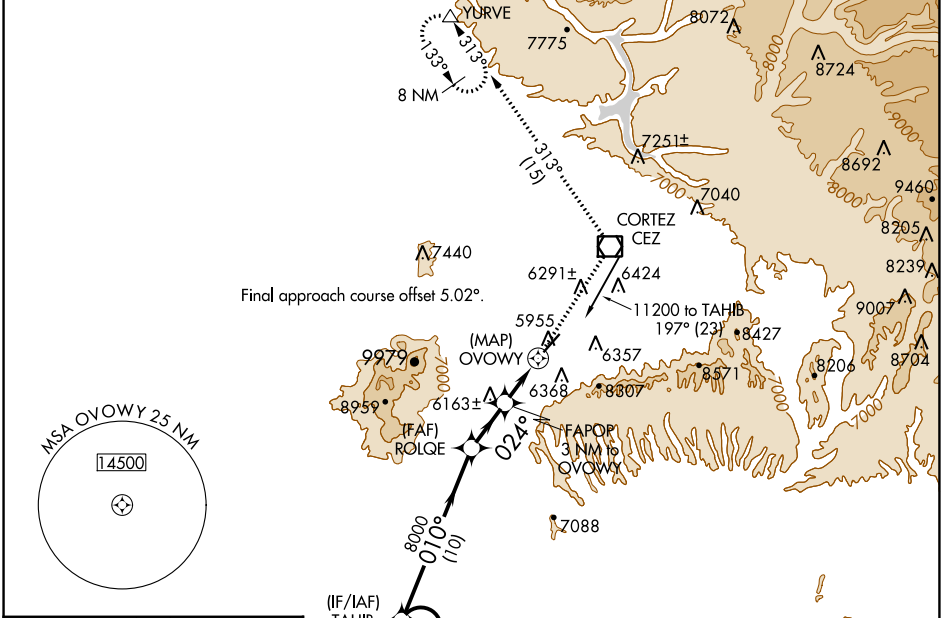

APP CRS	Rwy Idg	7205
024°	TDZE	5918
	Apt Elev	5918

RNAV (GPS) RWY 3

CORTEZ MUNI (CEZ)

RNP APCH.	<p>MISSED APPROACH: Climb to 9800 direct CEZ VOR/DME and on track 313° to YURVE and hold.</p>
<p>▽ ▲</p> <p>Rwy 3 helicopter visibility reduction below ¾ SM NA.</p>	

ASOS 135.625	DENVER CENTER 118.575 348.7	UNICOM 122.8 (CTAF) 0
------------------------	---------------------------------------	---------------------------------

ELEV 5918	D	TDZE 5918
-----------	----------	-----------

CATEGORY	A	B	C	D
LNAV MDA	6440-1	522 (600-1)	6440-1½	522 (600-1½)

SW-1, 13 JUN 2024 to 11 JUL 2024

SW-1, 13 JUN 2024 to 11 JUL 2024