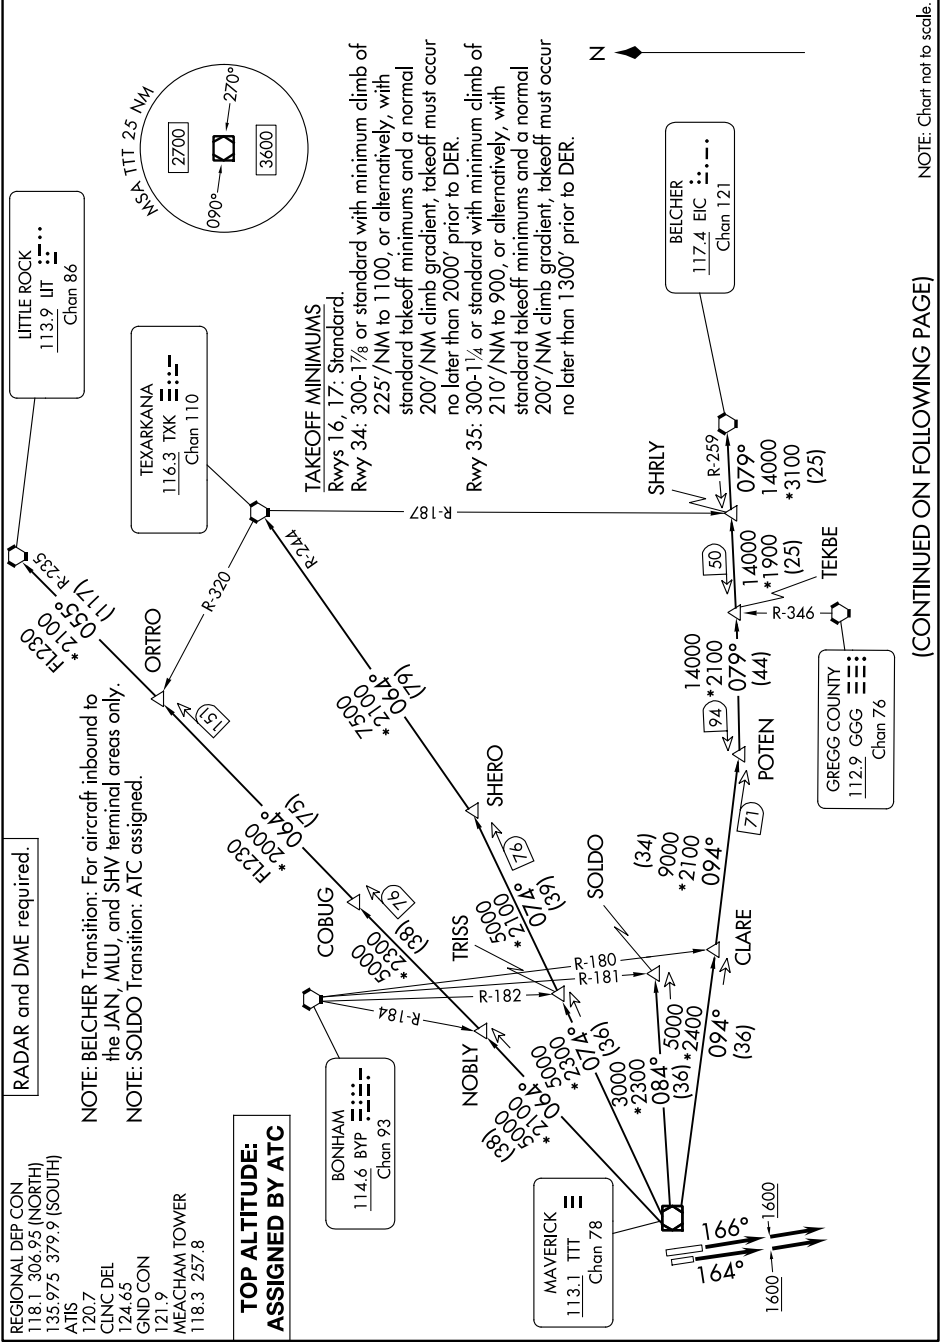

DALLAS THREE DEPARTURE

SC-2, 13 JUN 2024 to 11 JUL 2024

NOTE: Chart not to scale.

(CONTINUED ON FOLLOWING PAGE)

SC-2, 13 JUN 2024 to 11 JUL 2024

DALLAS THREE DEPARTURE